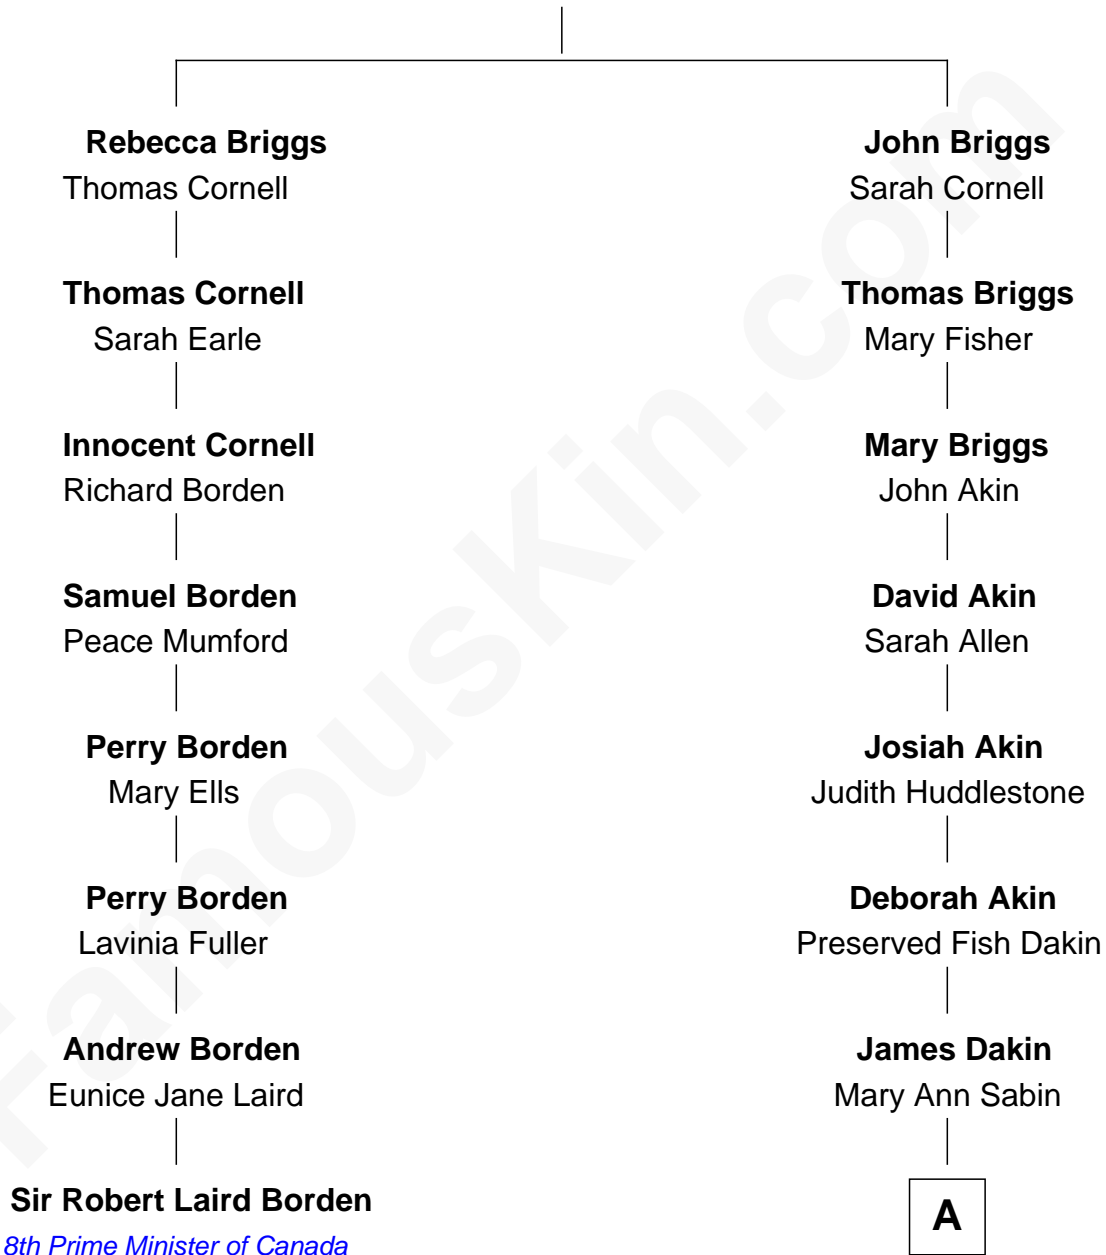

FamousKin.com
Relationship Chart of
Sir Robert Laird Borden
8th Prime Minister of Canada

7th cousin 5 times removed of

Ethan Hawke

Actor, Director, Screenwriter, Novelist

Henry Briggs

A

Dr. Edwin Francis Dakin

Hannah Jane Bellar

Ida Jane Dakin

George Washington Hawke

Ronald M. Hawke

Edith S. Mosher

Frank Taylor Hawke

Betty Virginia Hartsock

James Steven Hawke