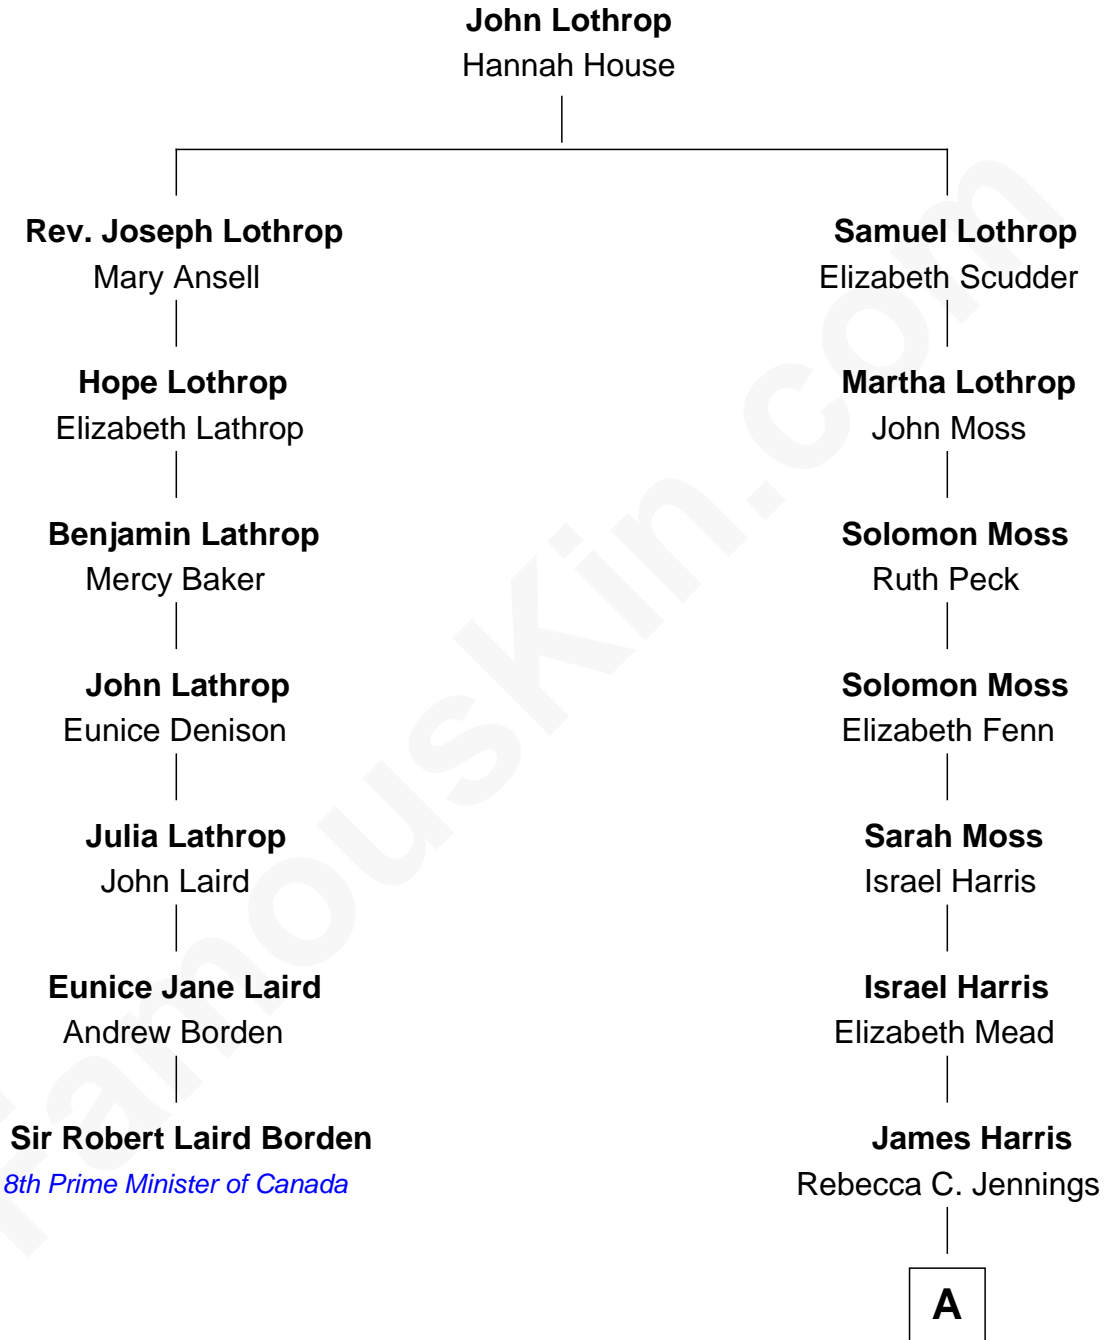

FamousKin.com
Relationship Chart of
Sir Robert Laird Borden
8th Prime Minister of Canada

6th cousin 6 times removed of

Ethan Hawke

Actor, Director, Screenwriter, Novelist

A

|
Israel Hopkins Harris

Caroline E. Bunnell

|
Laura Harris

John Jacob Mosher

|
Edith S. Mosher

Ronald M. Hawke

|
Frank Taylor Hawke

Betty Virginia Hartsock

|
James Steven Hawke

Leslie Carole Green