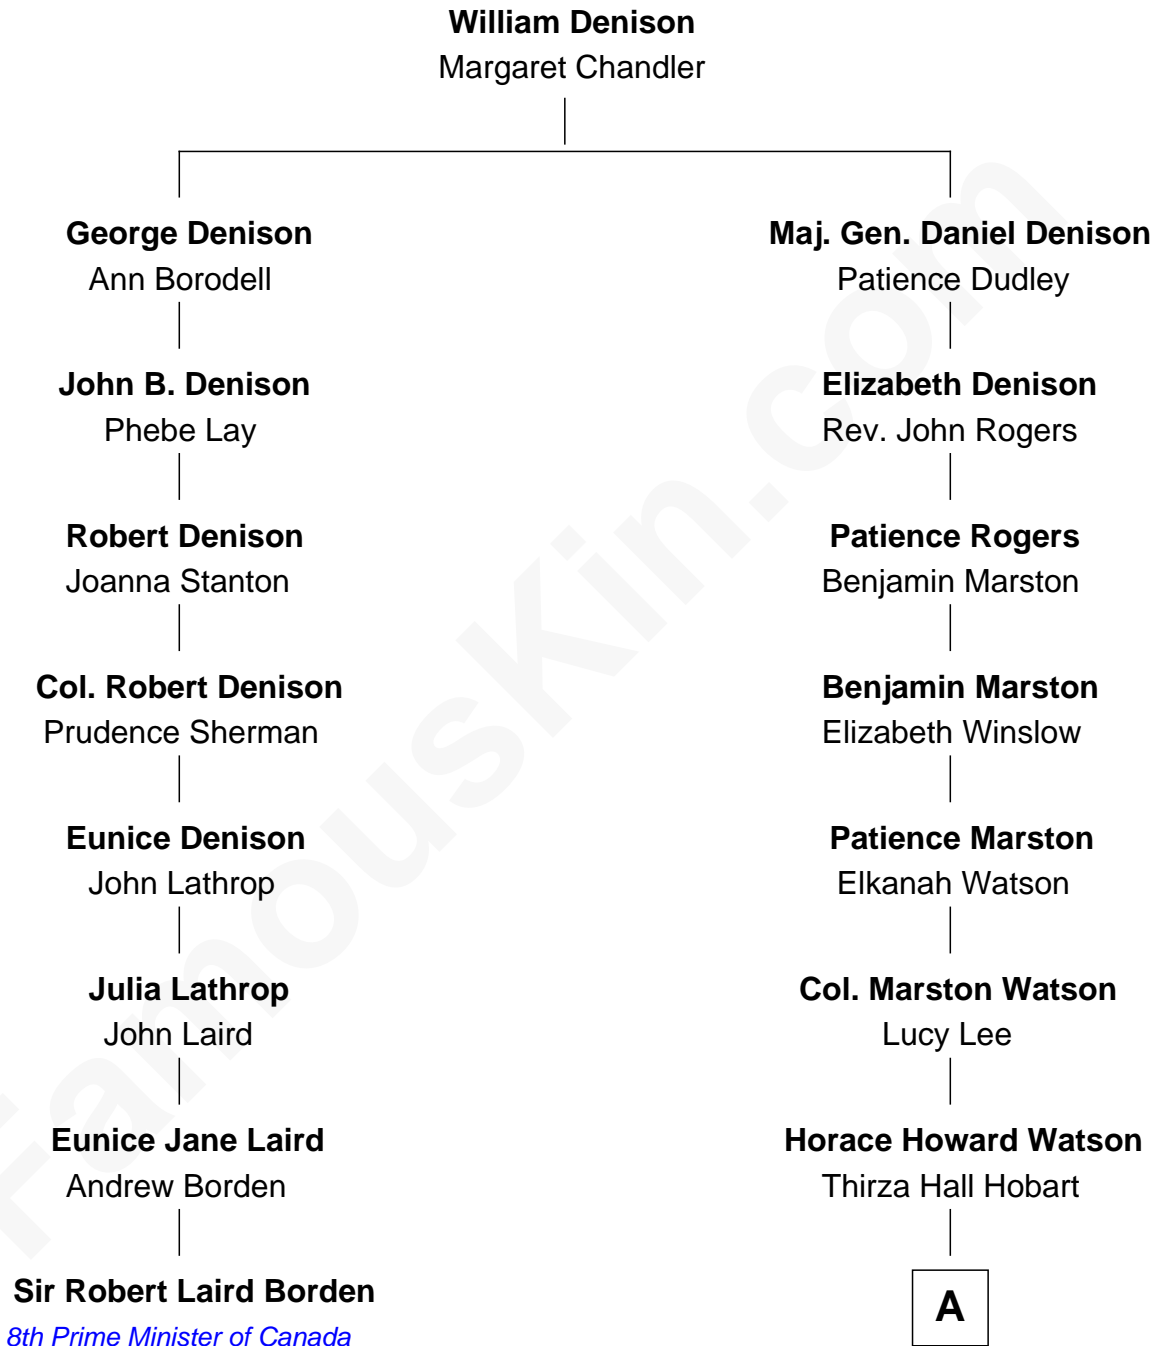

FamousKin.com
Relationship Chart of
Sir Robert Laird Borden
8th Prime Minister of Canada

7th cousin 5 times removed of

John Cena
Movie Actor and WWE Pro Wrestler

A

—
Agnes Lee Watson

Charles Nichols

—
Charles H. Nichols

Martha Emma Dix

—
Charles Nichols

Julia Ellen Skelton

—
Natalie Nichols

Ulysses John Lupien

—
Carol Frances Lupien

John Joseph Cena

—
John Cena