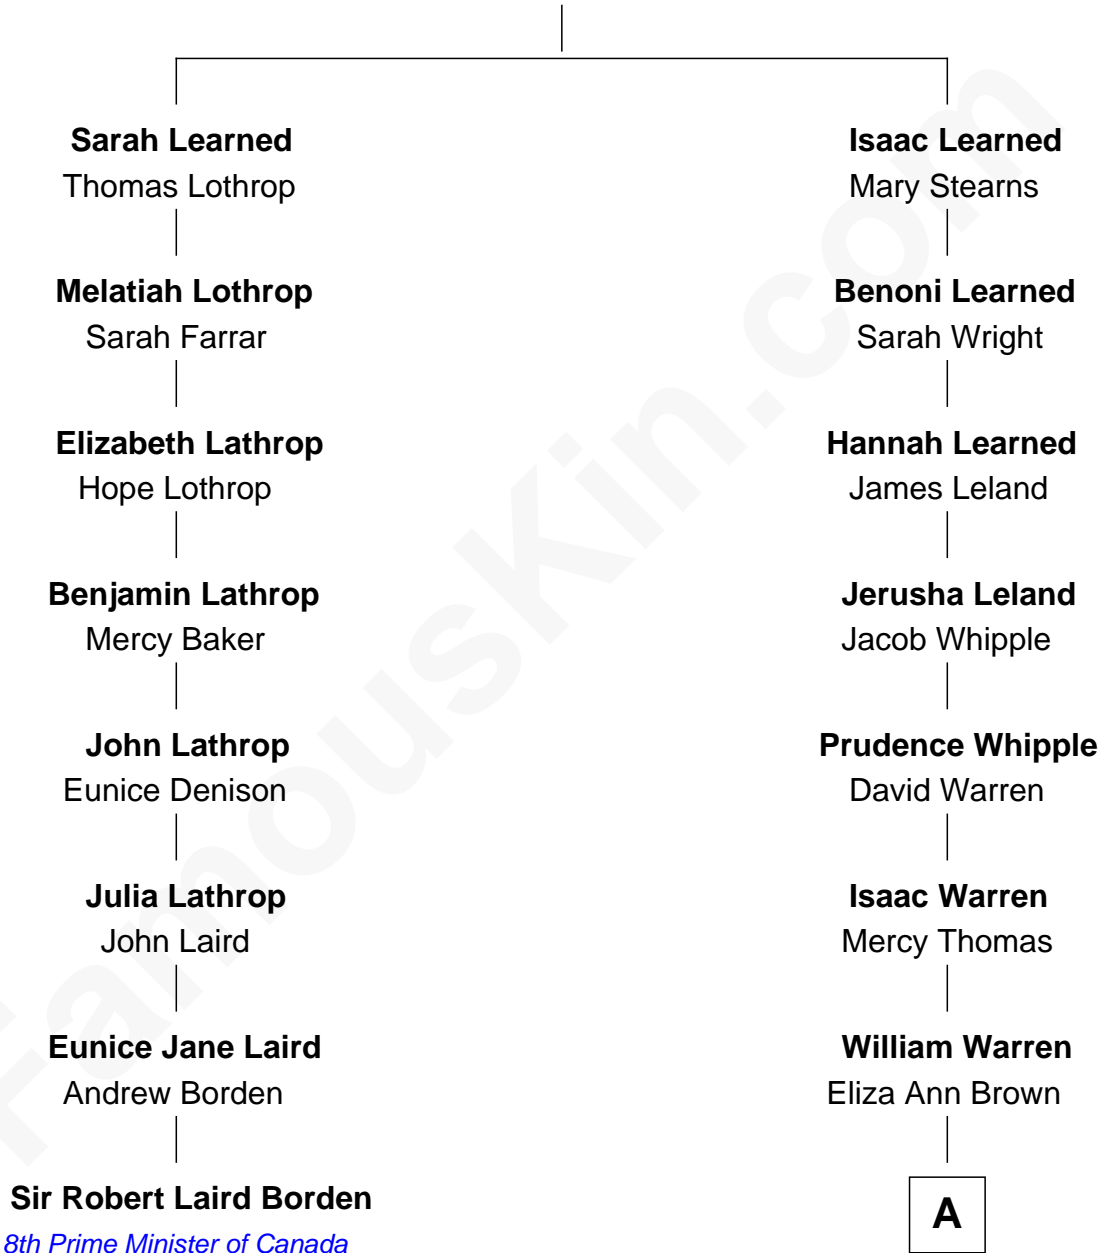

FamousKin.com
Relationship Chart of
Sir Robert Laird Borden
8th Prime Minister of Canada

7th cousin 4 times removed of

James Taylor
Singer-Songwriter

William Learned
 Goodith Gilman

A

Arabelle E. Warren

John Clark Denison

Etta M. Denison

Henry Woodard

Henry Herman Woodard

Ella Angelique Knox

Gertrude Arline Woodard

Dr. Isaac Montrose Taylor

James Taylor

Singer-Songwriter