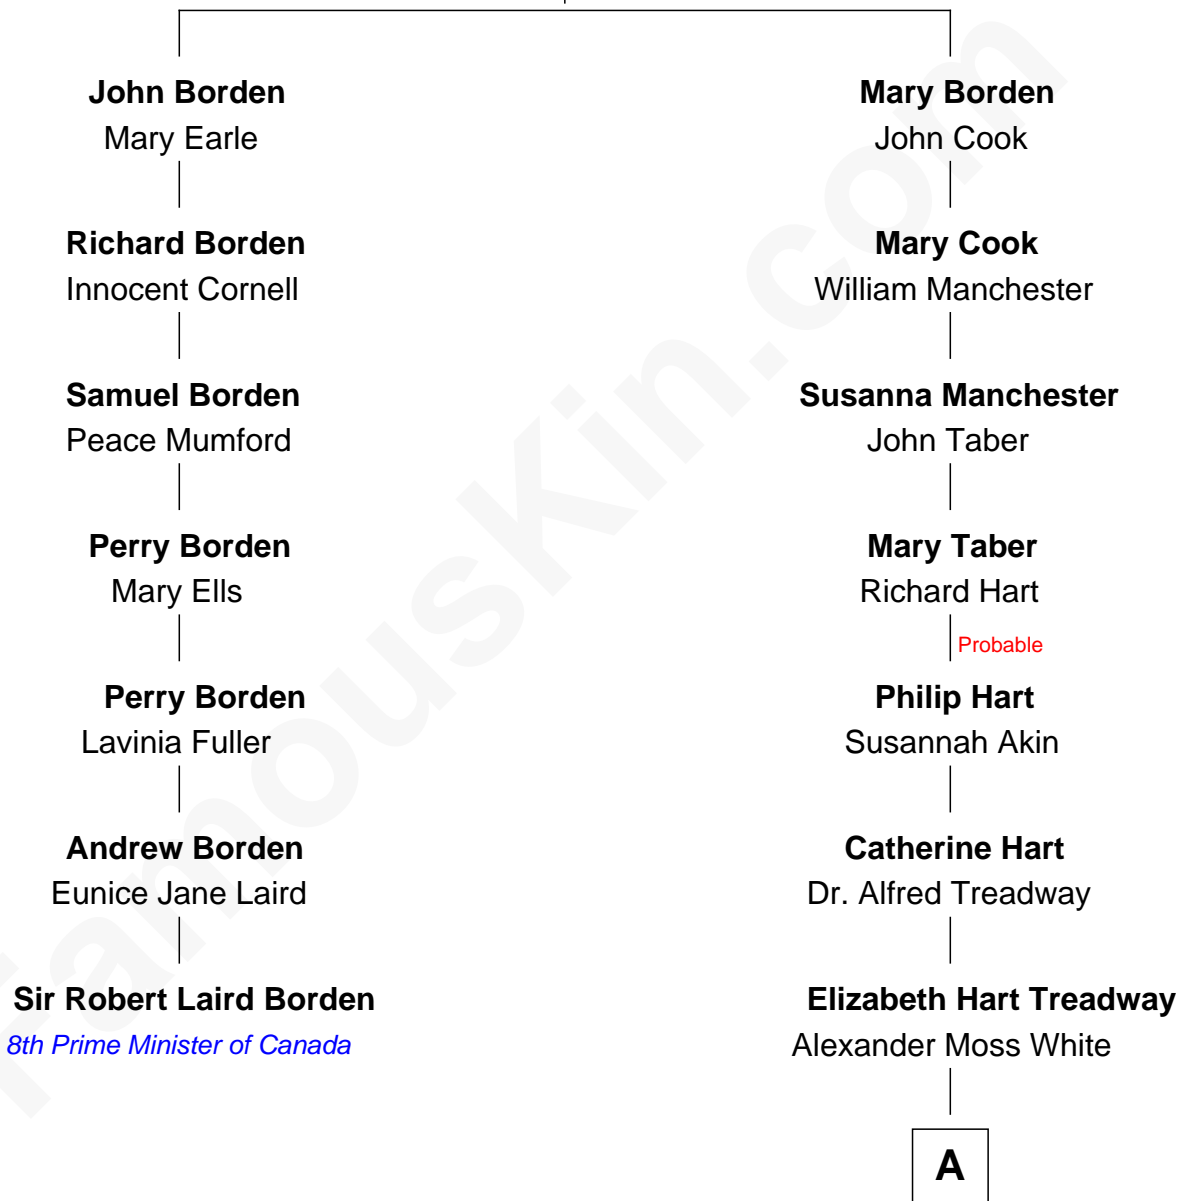

FamousKin.com Relationship Chart of

Sir Robert Laird Borden

8th Prime Minister of Canada

6th cousin 4 times removed of

Bill Weld

68th Governor of Massachusetts

Richard Borden

Joane Fowle

A

|
William Augustus White

Harriet Hillard

|
Margaret Low White

Francis Minot Weld

|
David Weld

Mary Blake Nichols

|
Bill Weld

68th Governor of Massachusetts