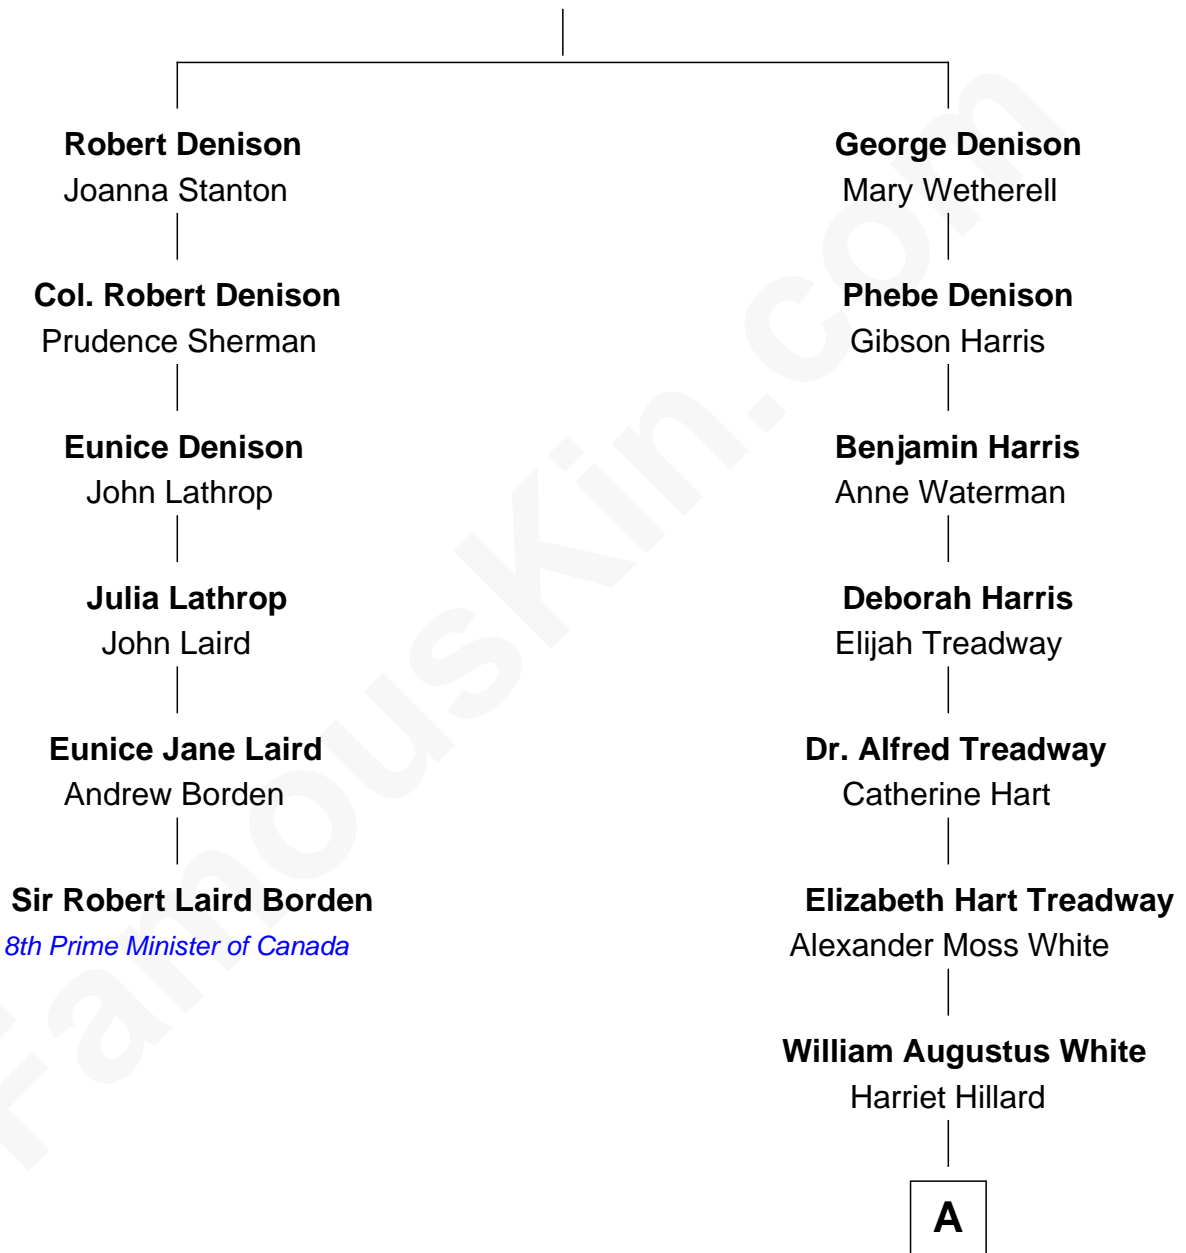

FamousKin.com Relationship Chart of

Sir Robert Laird Borden

8th Prime Minister of Canada

5th cousin 4 times removed of

Bill Weld

68th Governor of Massachusetts

John B. Denison

Phebe Lay

A

—
Margaret Low White

Francis Minot Weld

—
David Weld

Mary Blake Nichols

—
Bill Weld

68th Governor of Massachusetts