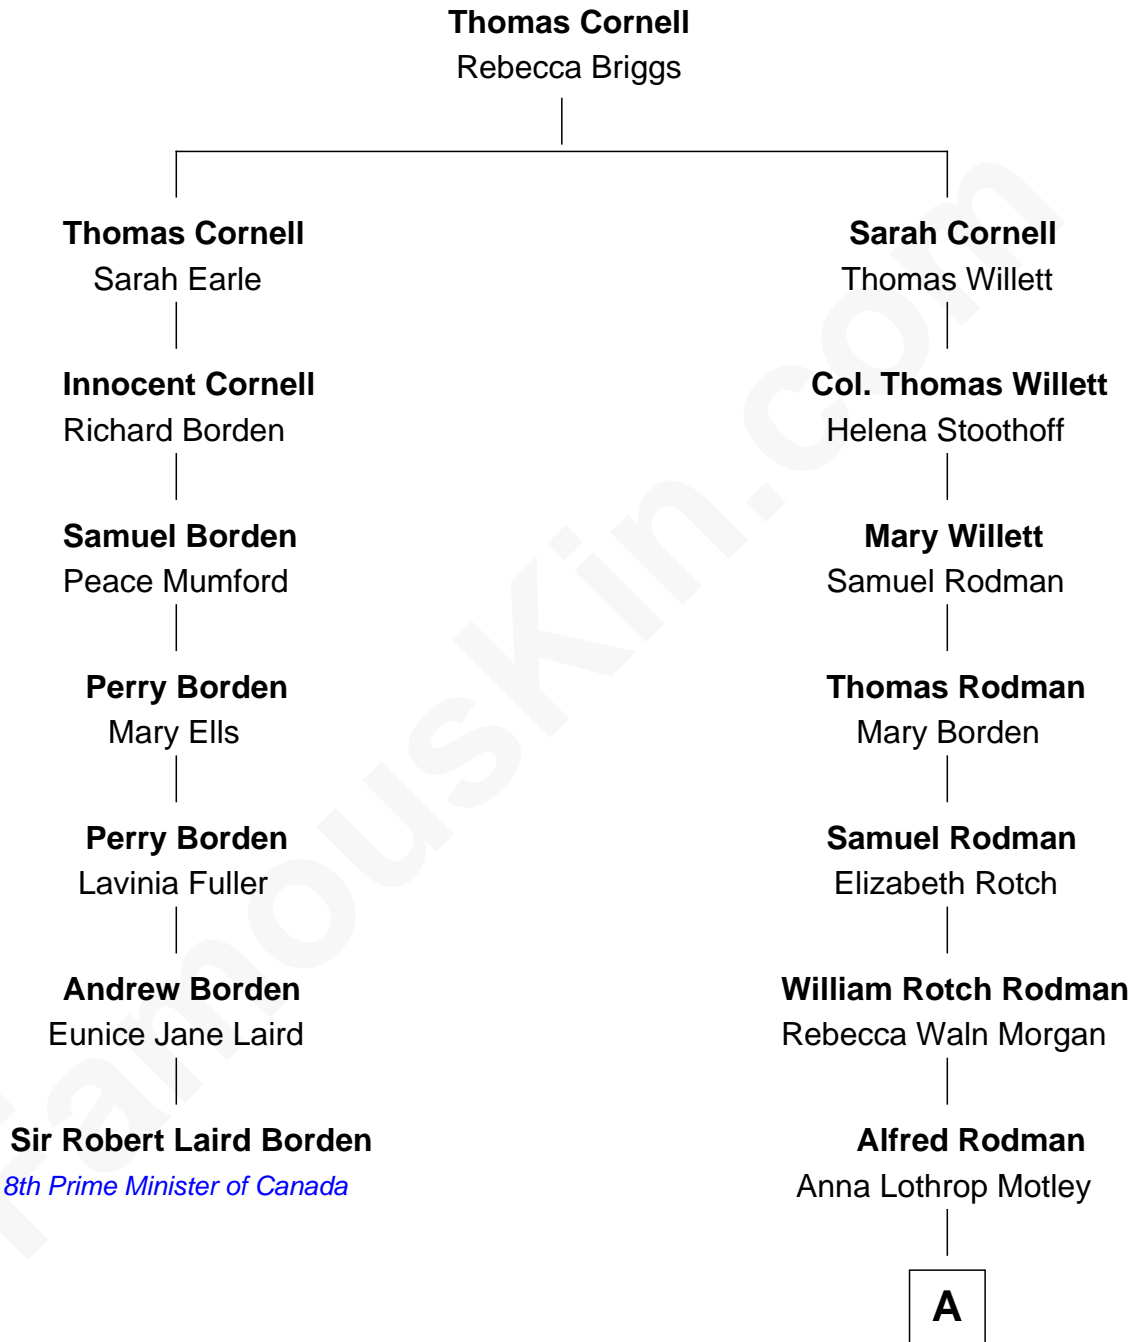

**FamousKin.com**  
**Relationship Chart of**  
**Sir Robert Laird Borden**  
*8th Prime Minister of Canada*

**6th cousin 4 times removed of**  
**Tuesday Weld**  
*TV and Movie Actress*

**A**

**Eloise Rodman**  
Stephen Minot Weld

**Edward Motley Weld**  
Sarah Lothrop King

**Lothrop Motley Weld**  
Yosene Balfour Ker

**Tuesday Weld**  
*TV and Movie Actress*

FamousKin.com