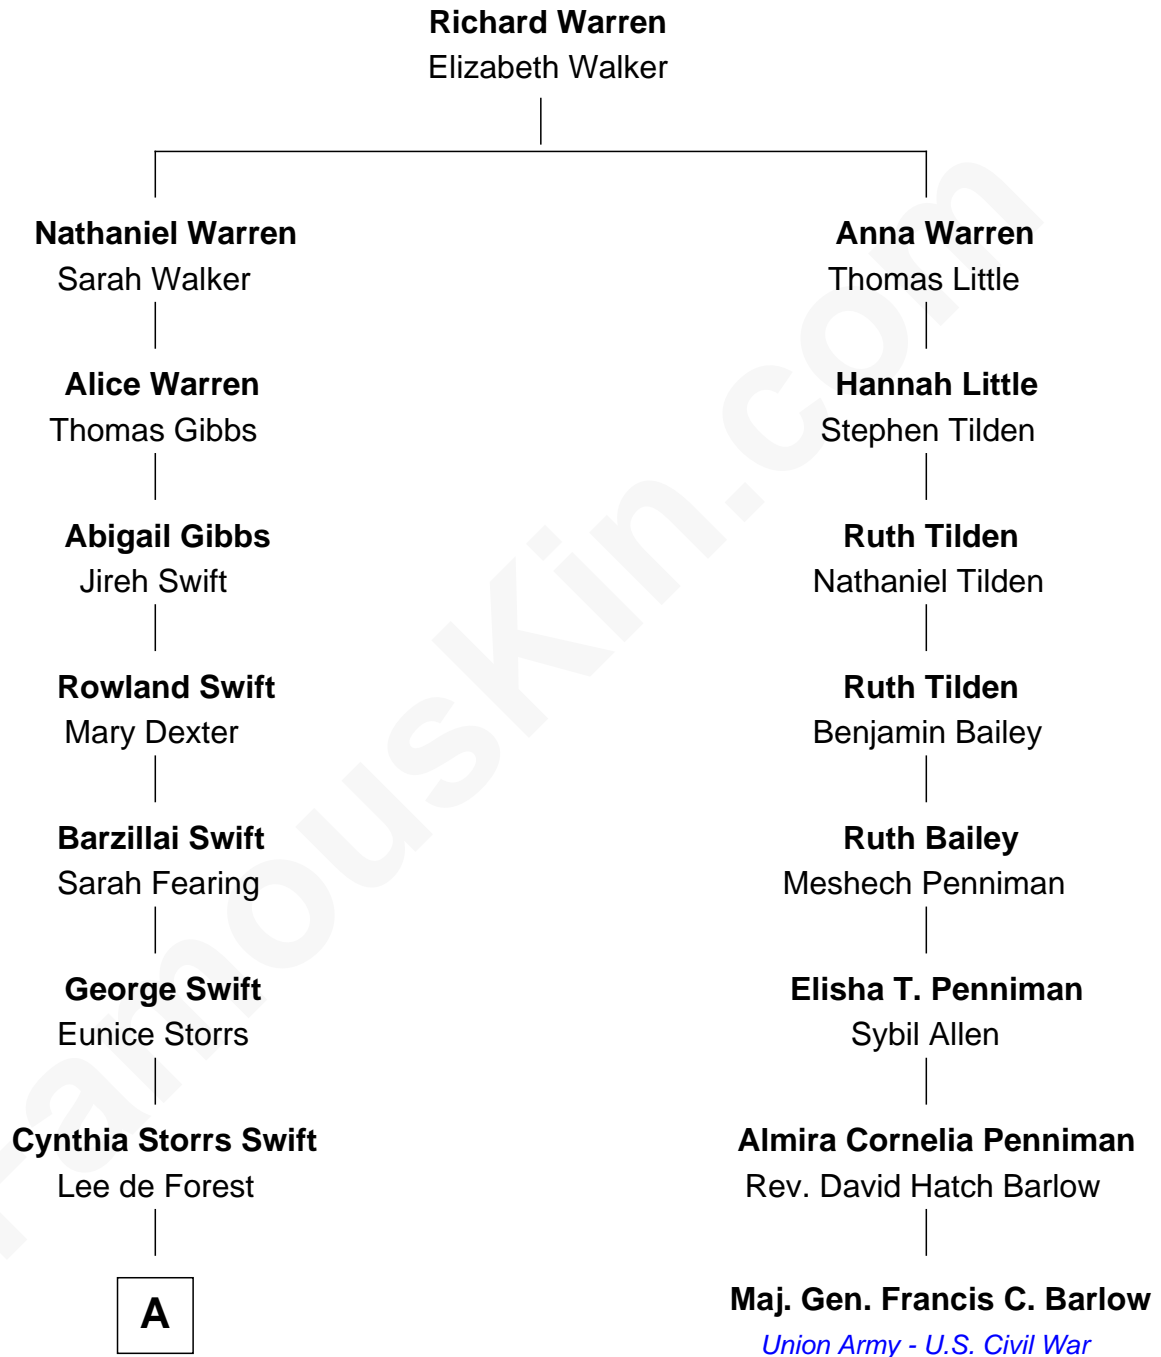

FamousKin.com

Relationship Chart of

Lee de Forest

Pioneer of Radio and Talking Pictures

7th cousin 1 time removed of

Maj. Gen. Francis C. Barlow

Union Army - U.S. Civil War

A

Henry Swift de Forest
Anna Margaret Robbins

Lee de Forest
Inventor

FamousKin.com