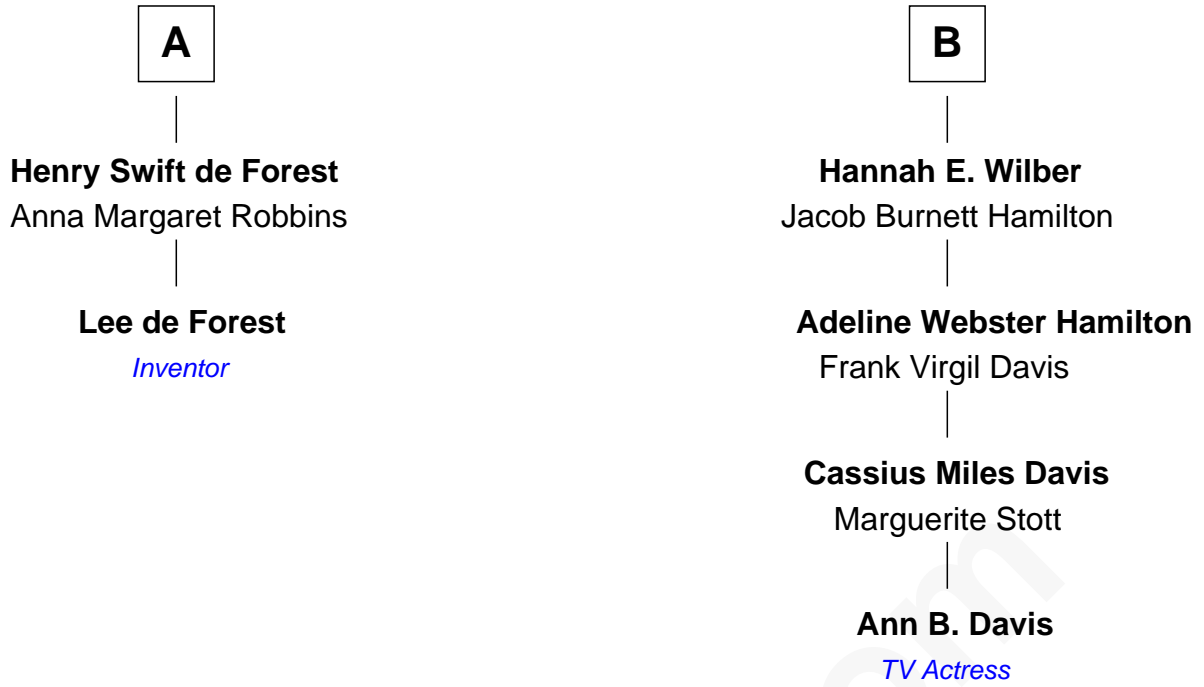

FamousKin.com Relationship Chart of

Lee de Forest

Pioneer of Radio and Talking Pictures

8th cousin 2 times removed of

Ann B. Davis

TV Actress

Richard Warren
Elizabeth Walker

Nathaniel Warren

Sarah Fearing

George Swift

Eunice Storrs

Cynthia Storrs Swift

Lee de Forest

A

Sarah Warren

John Cooke

Elizabeth Cooke

Daniel Wilcox

John Wilcox

Rebecca - - - - -

Rebecca Wilcox

Nicholas Mosher

Deliverance Mosher

Levi Preston

Hannah Preston

Elijah Slocum

Tryphena Slocum

George Wilber

B

FamousKin.com