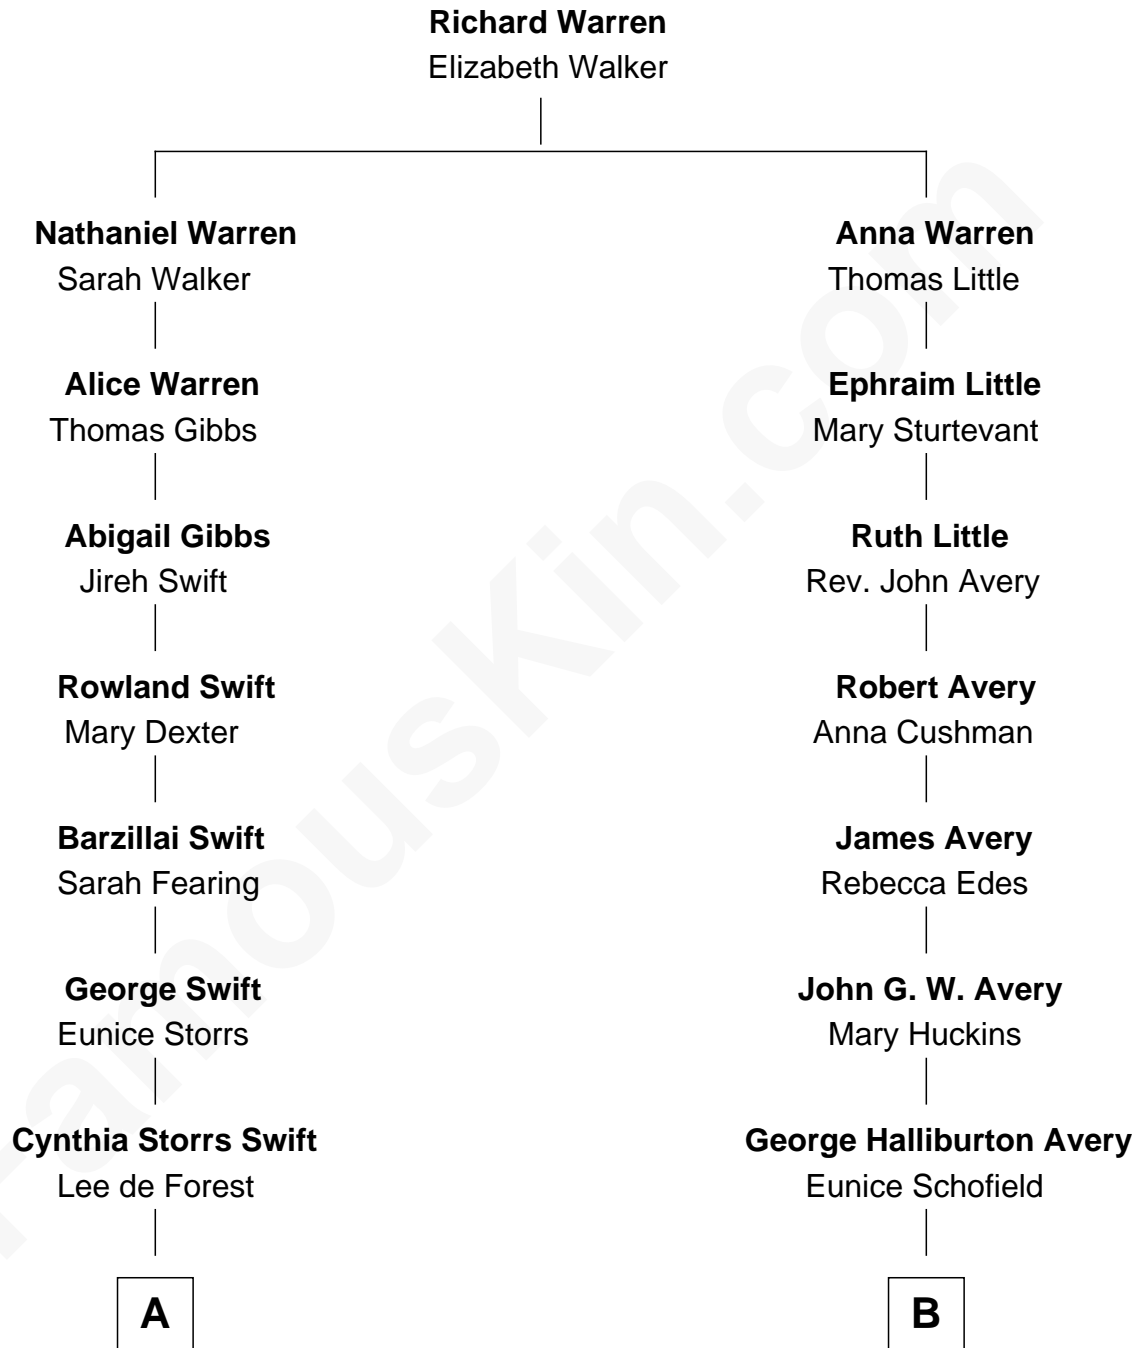

FamousKin.com Relationship Chart of

Lee de Forest

Pioneer of Radio and Talking Pictures

8th cousin of

Myron H. Avery

Co-Founder, Appalachian Trail

A

Henry Swift de Forest
Anna Margaret Robbins

Lee de Forest
Inventor

B

George Haliburton Avery
Myra Evelyn Bither

Myron H. Avery
Co-Founder, Appalachian Trail

FamousKin.com