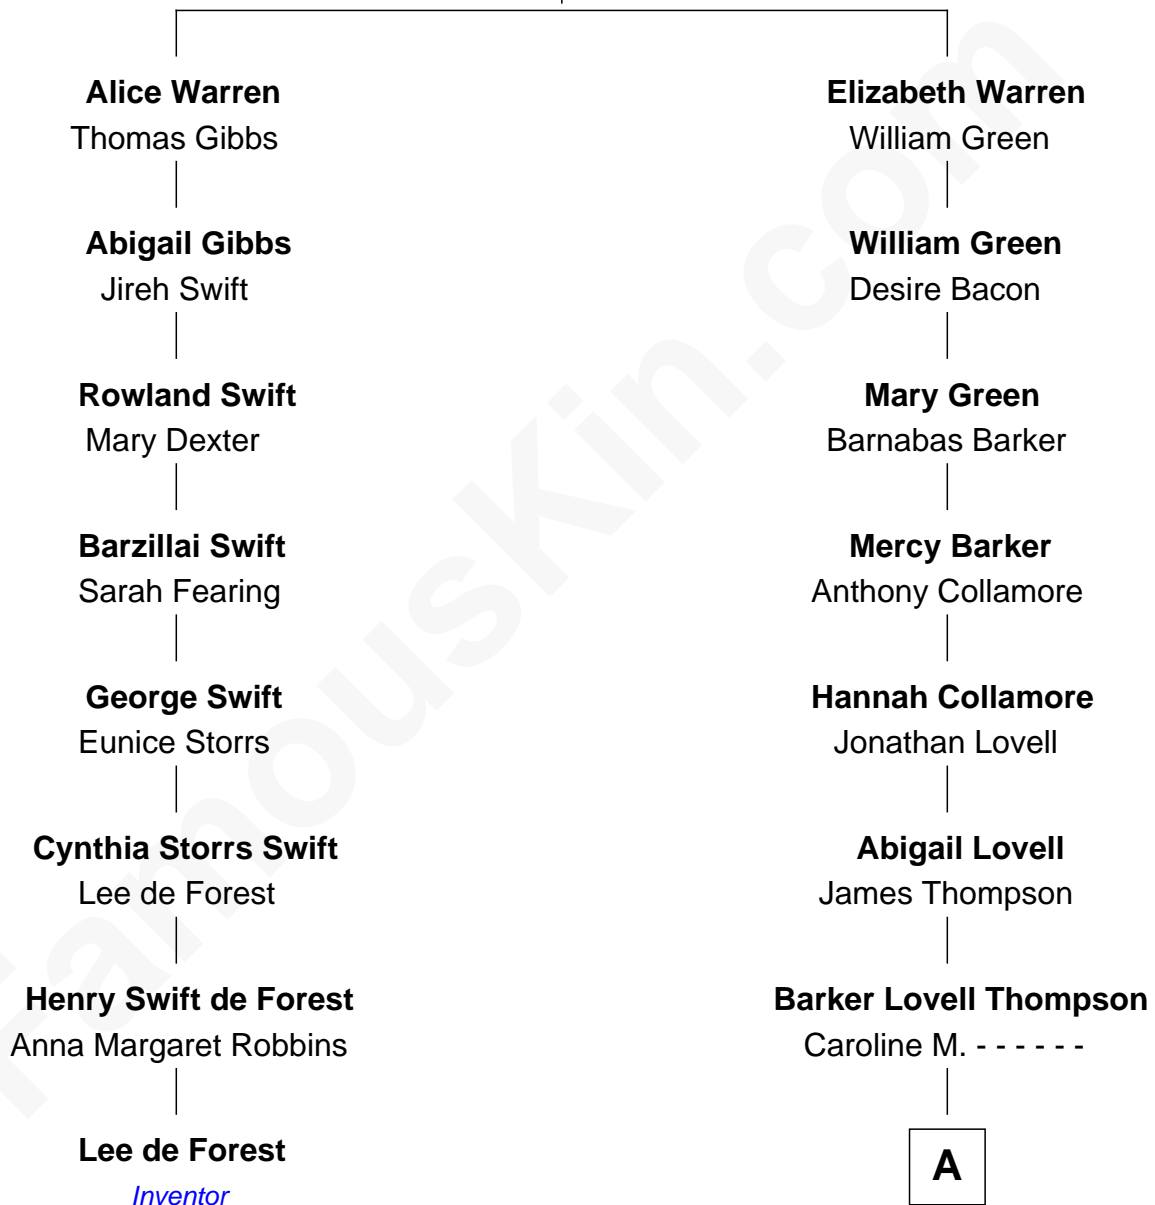

# FamousKin.com Relationship Chart of

**Lee de Forest**

*Pioneer of Radio and Talking Pictures*

7th cousin 4 times removed of

**Bill Gates**

*Founder of Microsoft*

**Nathaniel Warren**

Sarah Walker

**A**

**Isabella A. Thompson**

Oscar Rodman Oakley

**Belle Oakley**

James W. Maxwell

**James Willard Maxwell**

Adelle Thompson

**Mary A. Maxwell**

William Henry Gates

**Bill Gates**

*Founder of Microsoft*