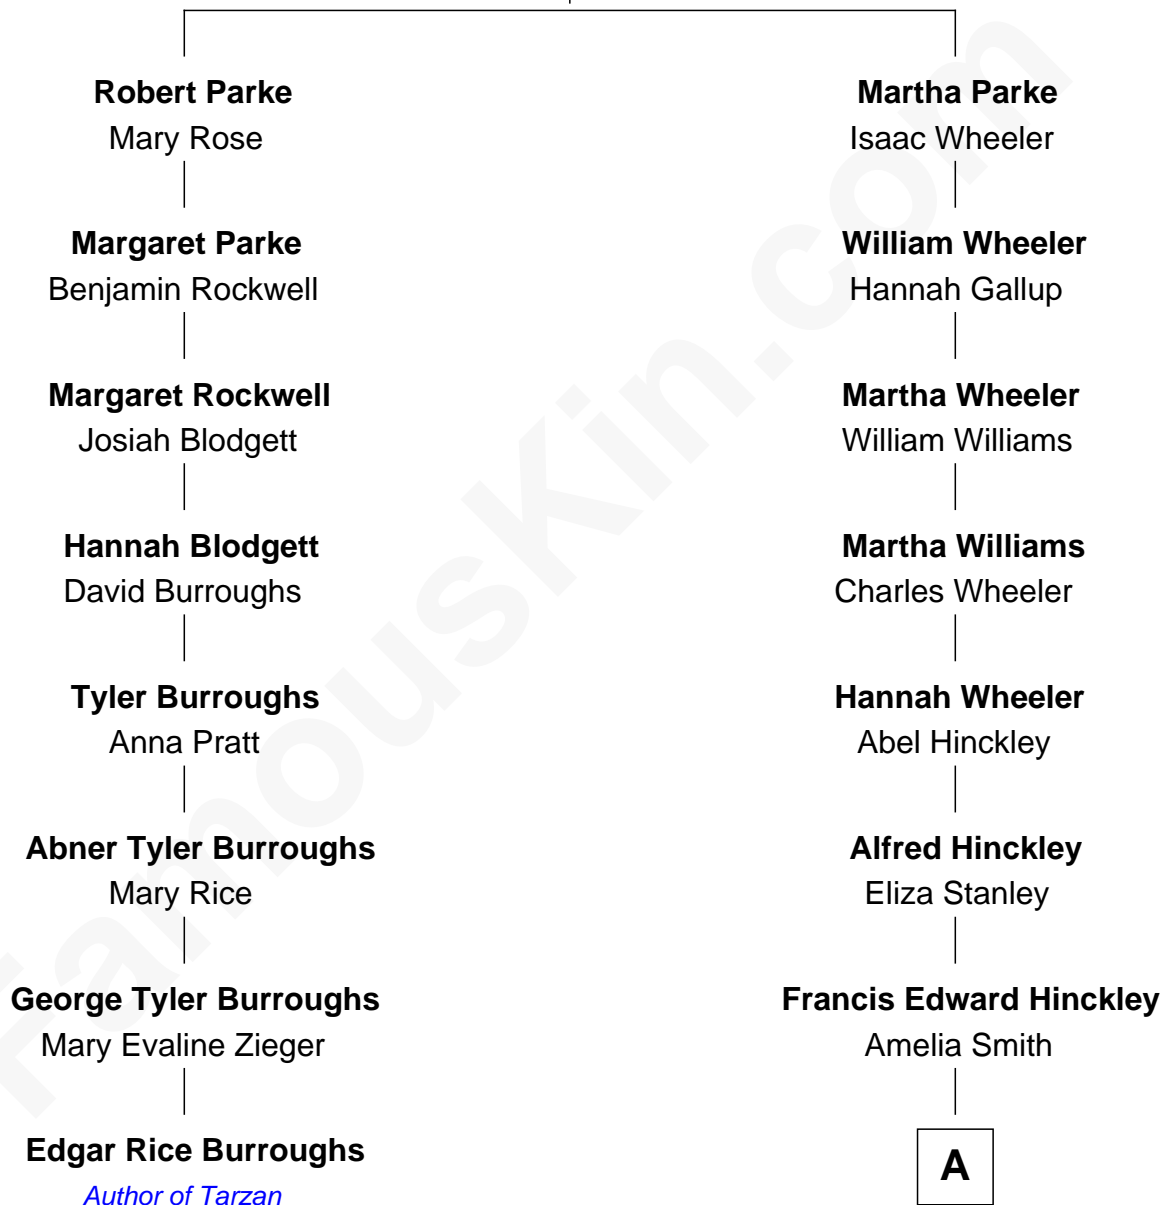

FamousKin.com

Relationship Chart of

Edgar Rice Burroughs

Author of *Tarzan* and *John Carter*

7th cousin 2 times removed of

John Hinckley, Jr.

Shot President Ronald Reagan

Thomas Parke
Dorothy Thompson

A

|
Percival Porter Hinckley
Katherine Avilla Warnock

|
John Warnock Hinckley
Jo Ann Moore

|
John Hinckley, Jr.
Shot President Ronald Reagan

FamousKin.com