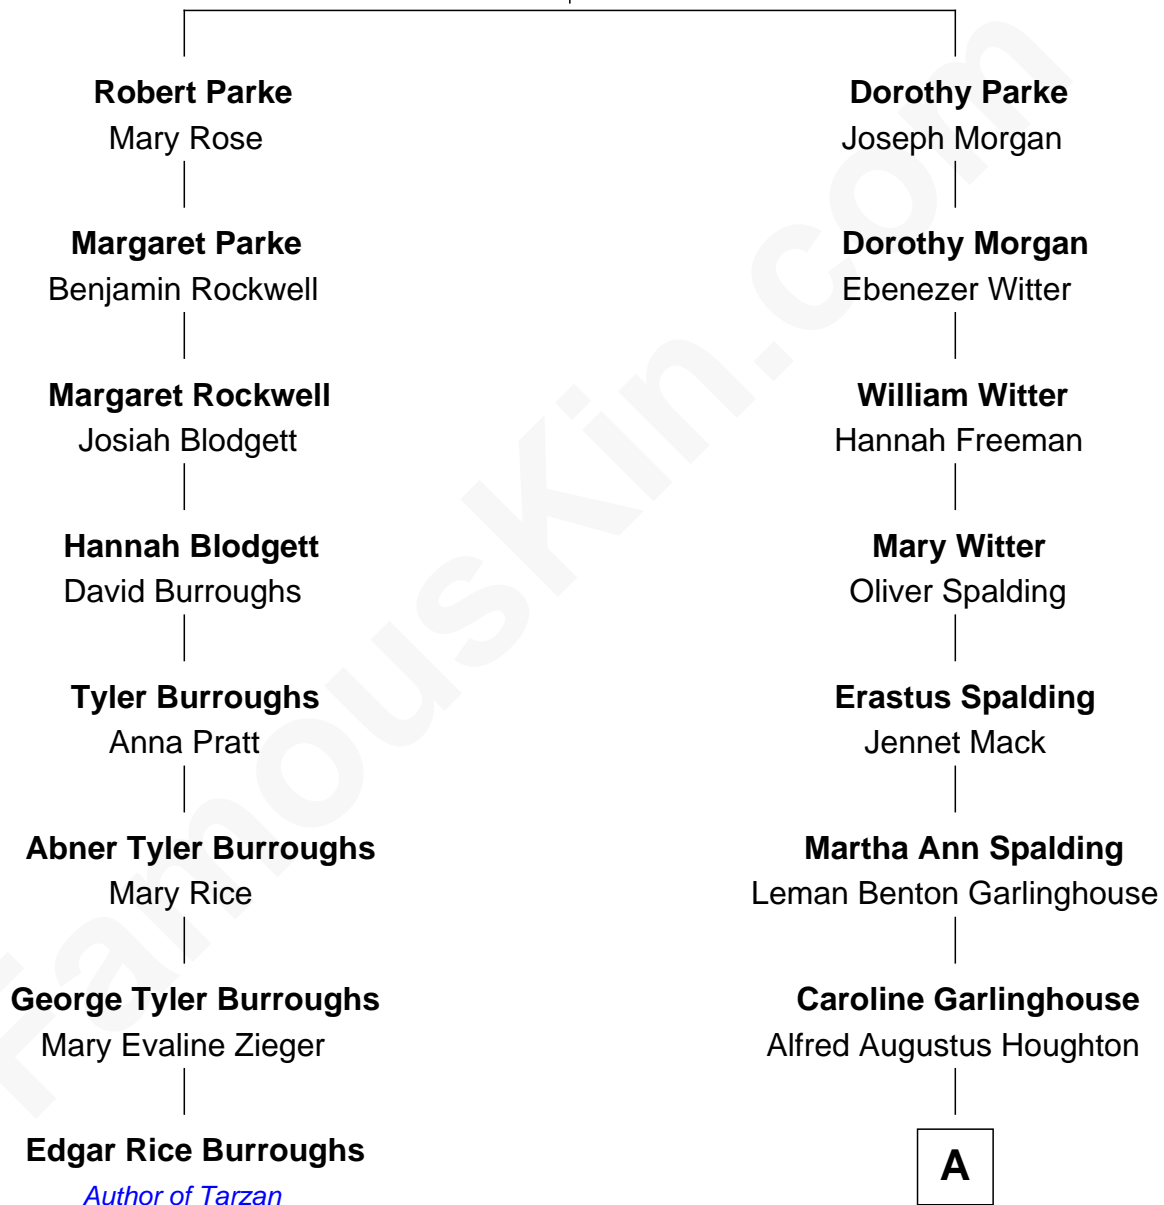

FamousKin.com

Relationship Chart of

Edgar Rice Burroughs

Author of Tarzan and John Carter

7th cousin 1 time removed of

Katharine Hepburn

Movie Actress

Thomas Parke
Dorothy Thompson

A

|
Katharine Martha Houghton

Thomas Norval Hepburn

|
Katharine Hepburn

Movie Actress

FamousKin.com