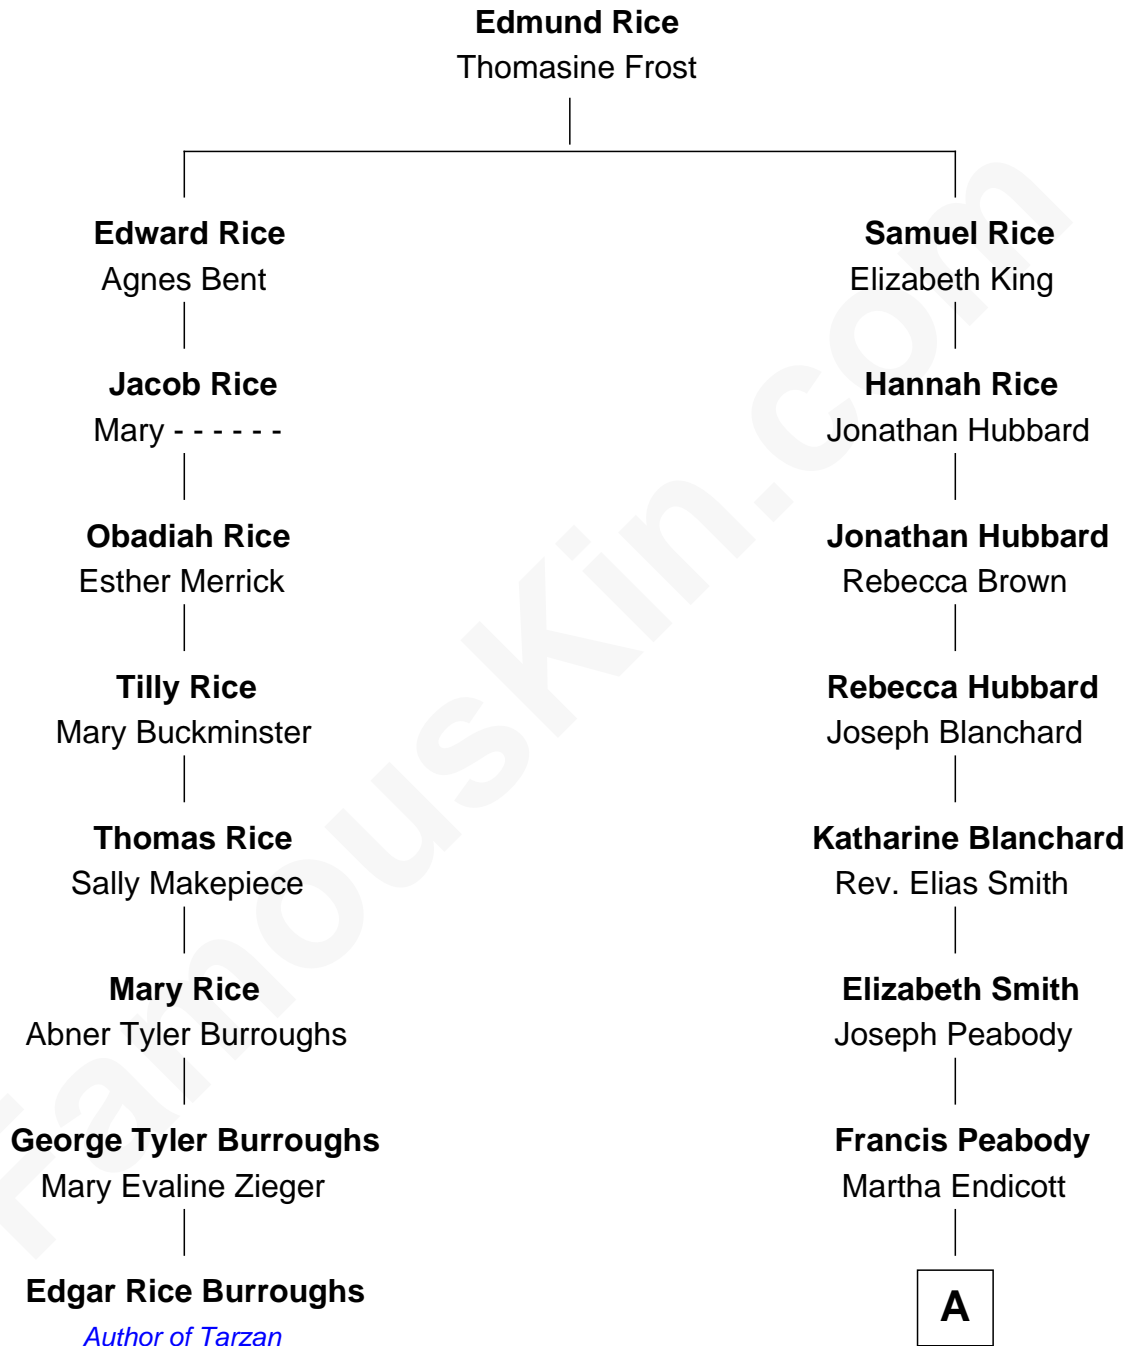

FamousKin.com

Relationship Chart of

Edgar Rice Burroughs

Author of *Tarzan* and *John Carter*

7th cousin 4 times removed of

Kyra Sedgwick

TV and Movie Actress

A

Samuel Endicott Peabody

Marianne Cabot Lee

Rev. Dr. Endicott Peabody

Fannie Peabody

Helen Peabody

Robert Minturn Sedgwick

Henry Dwight Sedgwick

Patricia Ann Rosenwald