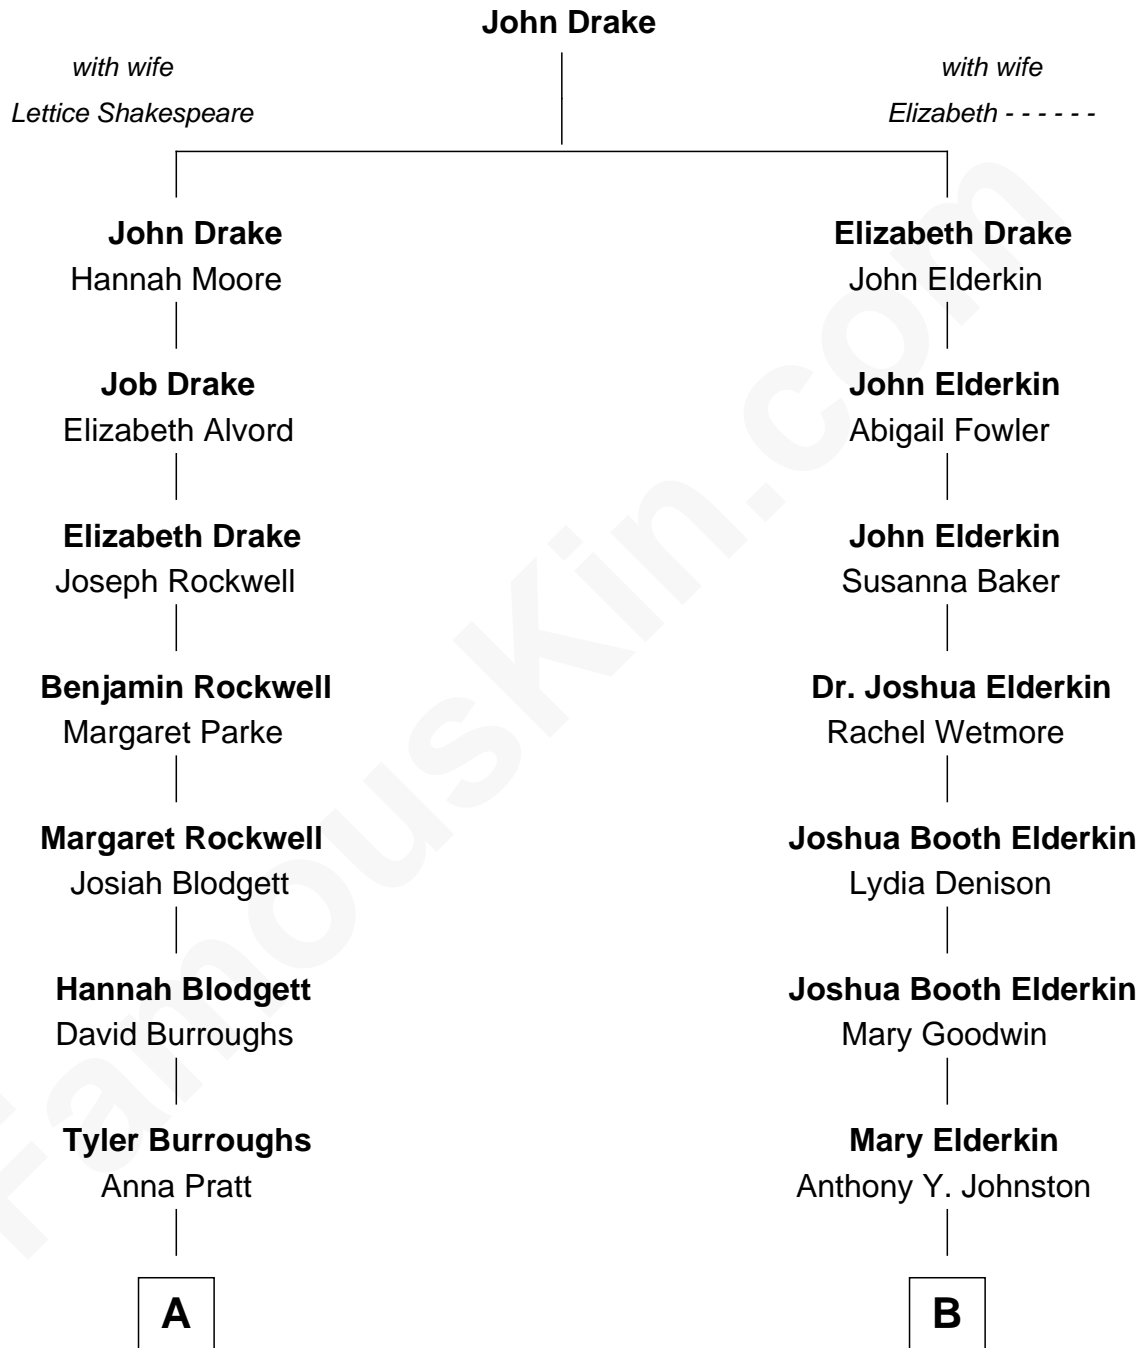

FamousKin.com

Relationship Chart of

Edgar Rice Burroughs

Author of *Tarzan* and *John Carter*

9th cousin 2 times removed of

Dr. Peggy Whitson

NASA and Axiom Space Astronaut

A

Abner Tyler Burroughs

Mary Rice

George Tyler Burroughs

Mary Evaline Zieger

Edgar Rice Burroughs

Author of Tarzan

B

John Wesley Johnston