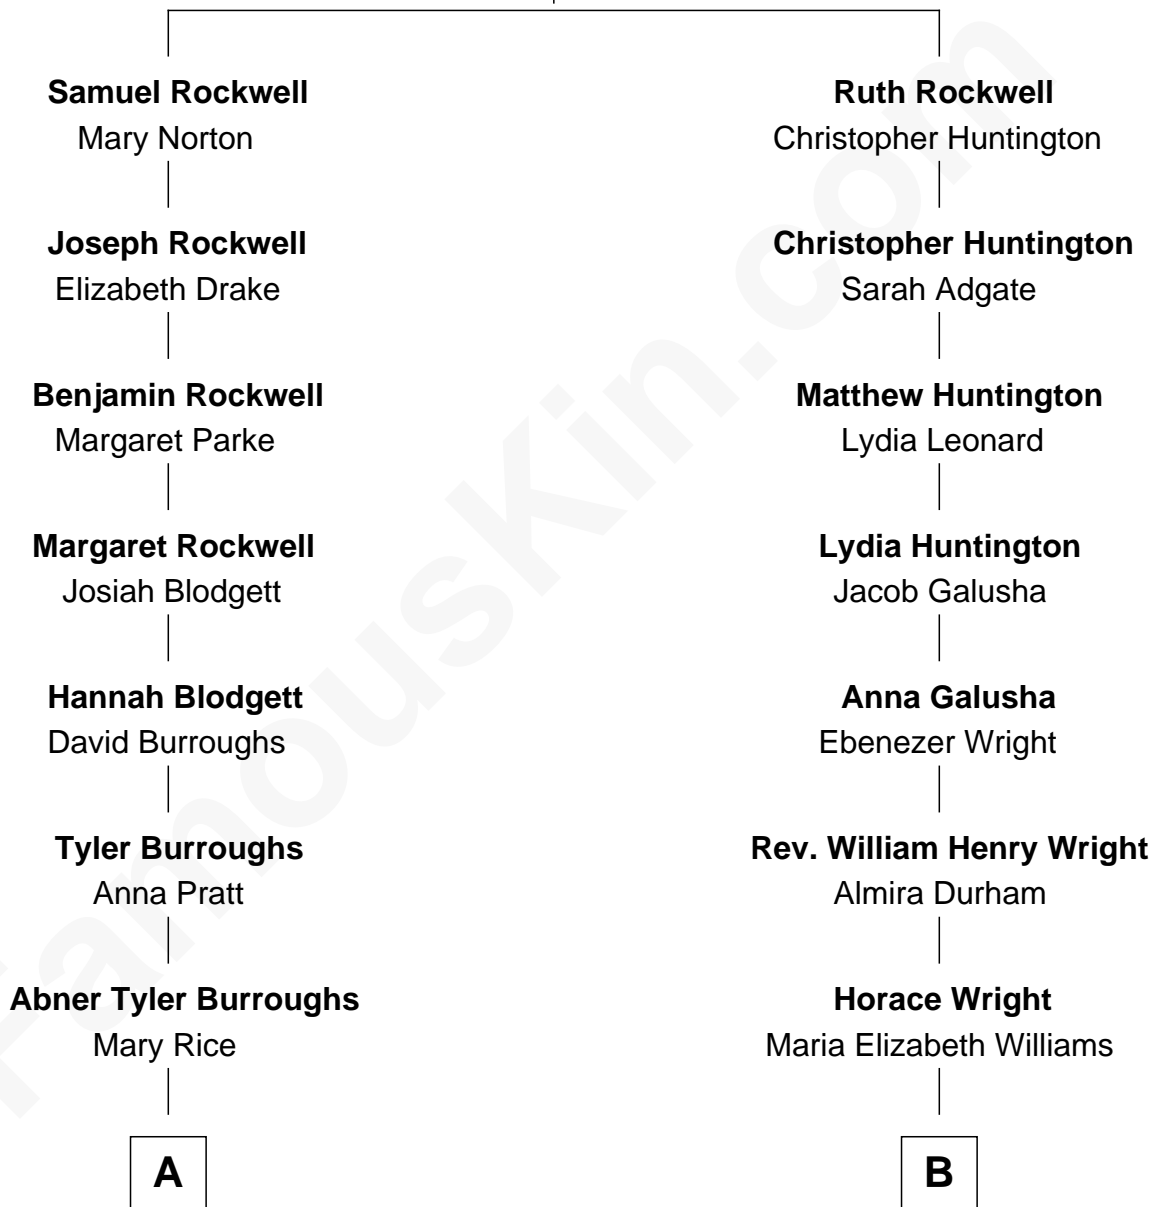

FamousKin.com

Relationship Chart of

Edgar Rice Burroughs

Author of Tarzan and John Carter

8th cousin of

James B. A. Robertson

4th Governor of Oklahoma

William Rockwell

Susanna Capen

A

George Tyler Burroughs

Mary Evaline Zieger

Edgar Rice Burroughs

Author of Tarzan

B

Clarissa Martha Wright

James Brooks Ayers Robertson

James B. A. Robertson

4th Governor of Oklahoma

FamousKin.com