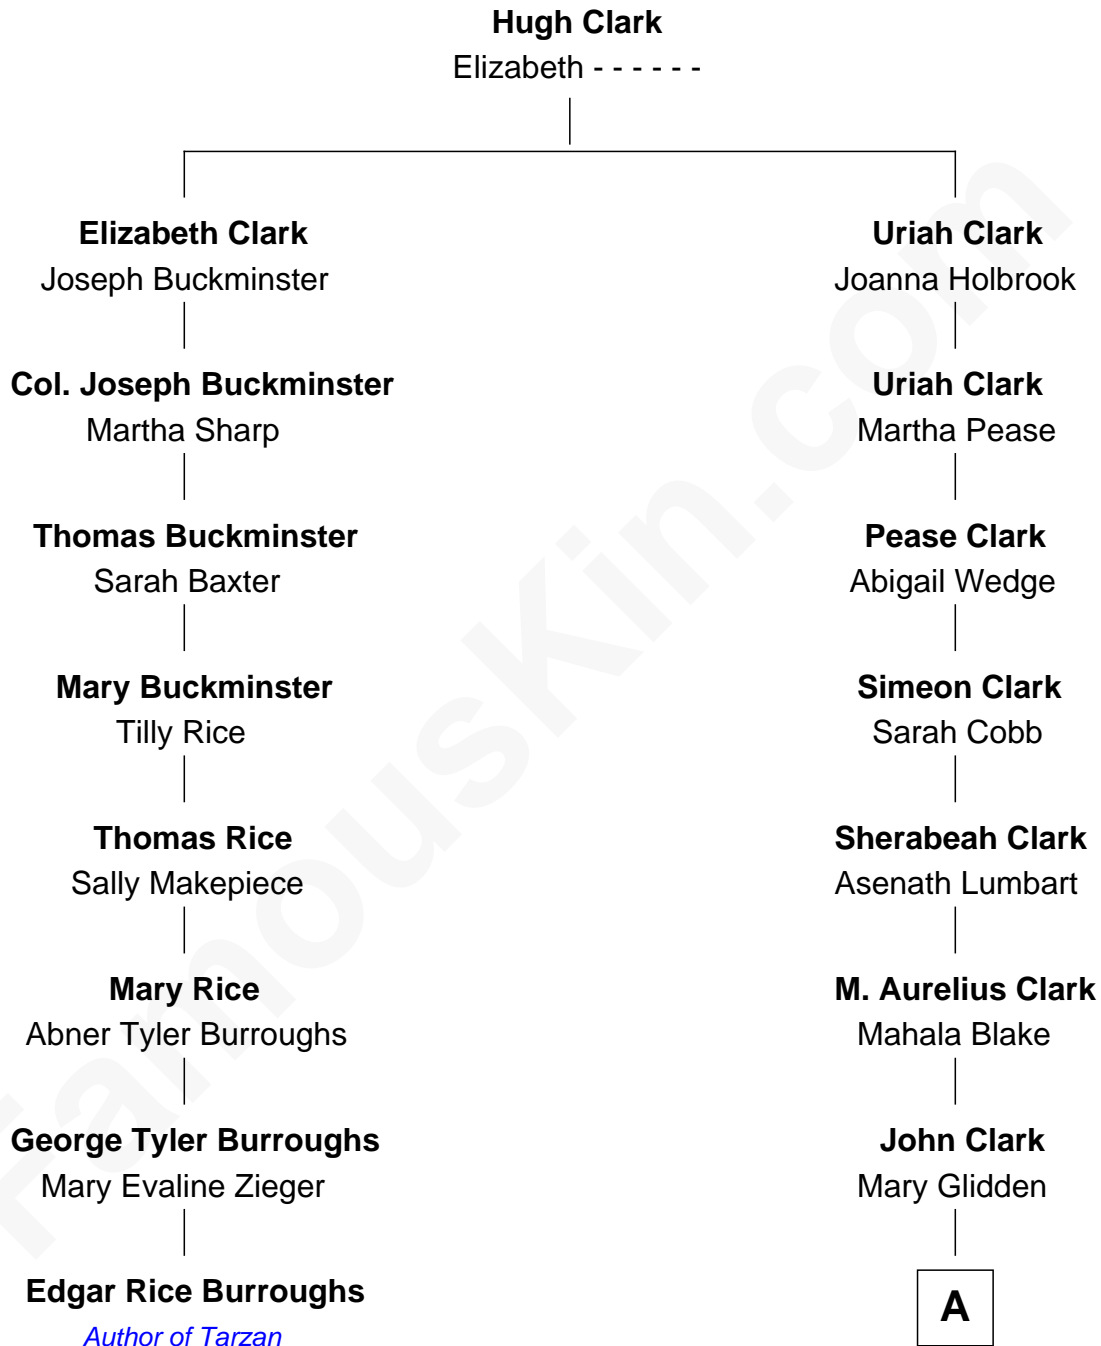

FamousKin.com

Relationship Chart of

Edgar Rice Burroughs

Author of *Tarzan* and *John Carter*

7th cousin 4 times removed of

Chord Overstreet

Musician, TV and Movie Actor

A

William H. Clark

Lucretia Ann Gill

Florence Clark

Leslie W. Hager

Phyllis L. Hager

Col. James Ball Miller

Julie L. Miller

Paul Lester Overstreet