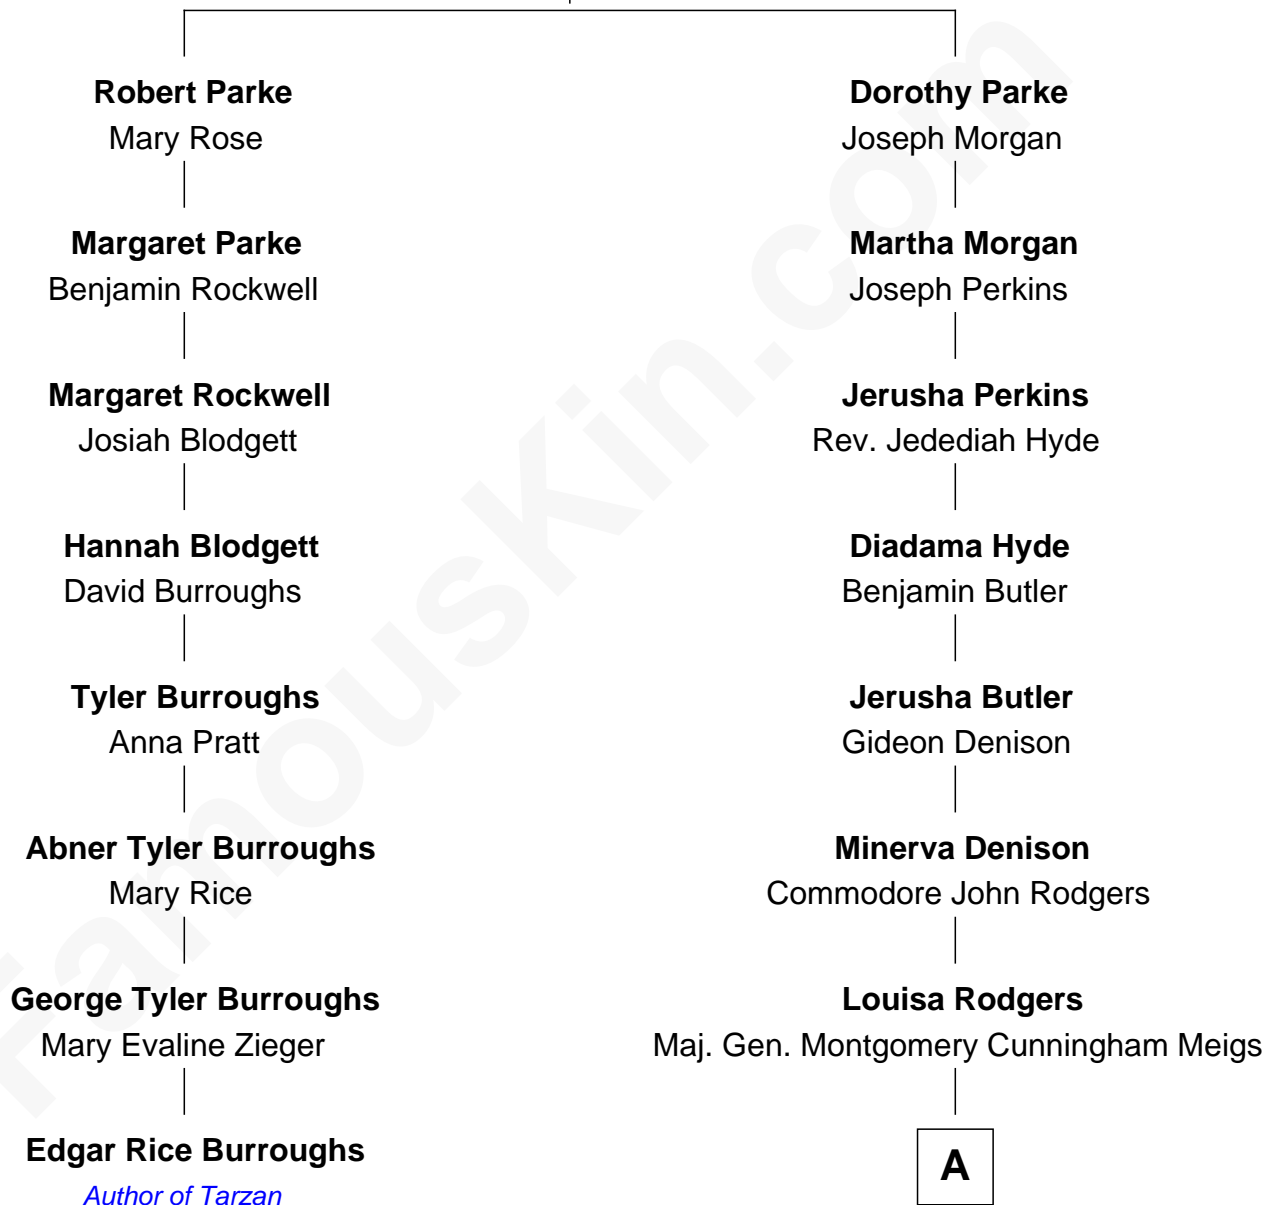

FamousKin.com

Relationship Chart of

Edgar Rice Burroughs

Author of *Tarzan* and *John Carter*

7th cousin 4 times removed of

Parker Stevenson

TV and Movie Actor

Thomas Parke
Dorothy Thompson

A

—
Mary Montgomery Meigs
Col. Joseph Hancock Taylor

—
Evelyn Taylor
Eli Kirk Price

—
Philip Price
Sarah Meade Harrison

—
Sarah Meade Price
Richard Stevenson Parker

—
Parker Stevenson
TV and Movie Actor