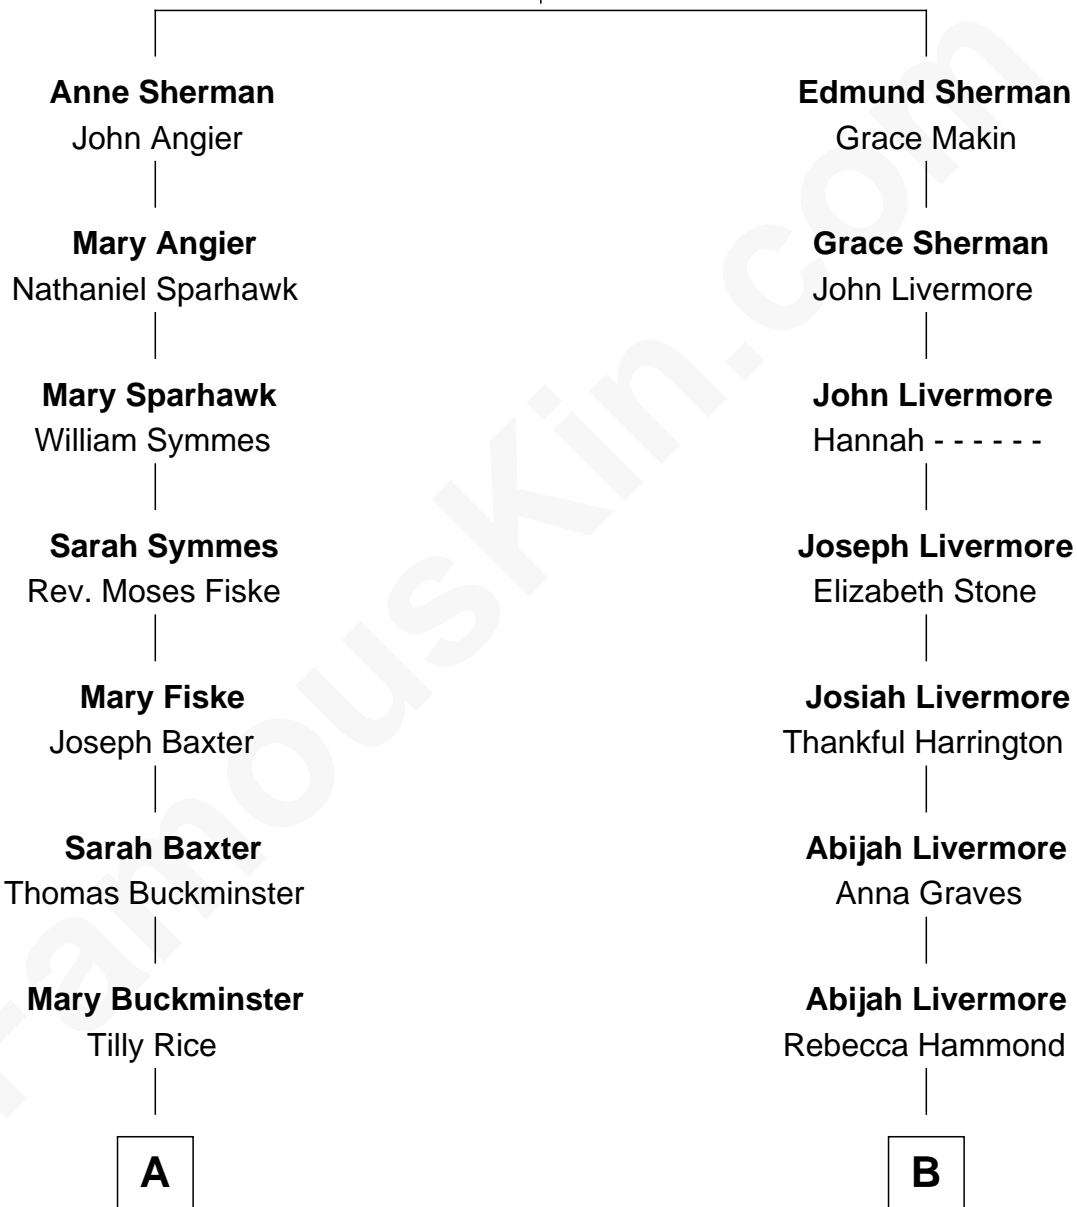

FamousKin.com

Relationship Chart of

Edgar Rice Burroughs

Author of Tarzan and John Carter

10th cousin of

Charles Edward Merrill

Co-Founder of Merrill Lynch & Company

Edmund Sherman

Anne Pellett

A

Thomas Rice
Sally Makepiece

Mary Rice
Abner Tyler Burroughs

George Tyler Burroughs
Mary Evaline Zieger

Edgar Rice Burroughs
Author of Tarzan

B

Justice Lot Livermore
Christiana Muzzy

Abigail L. Livermore
Riley Mead Merrill

Dr. Charles Morton Merrill
Octavia Wilson

Charles Edward Merrill
Co-Founder of Merrill Lynch & Co.