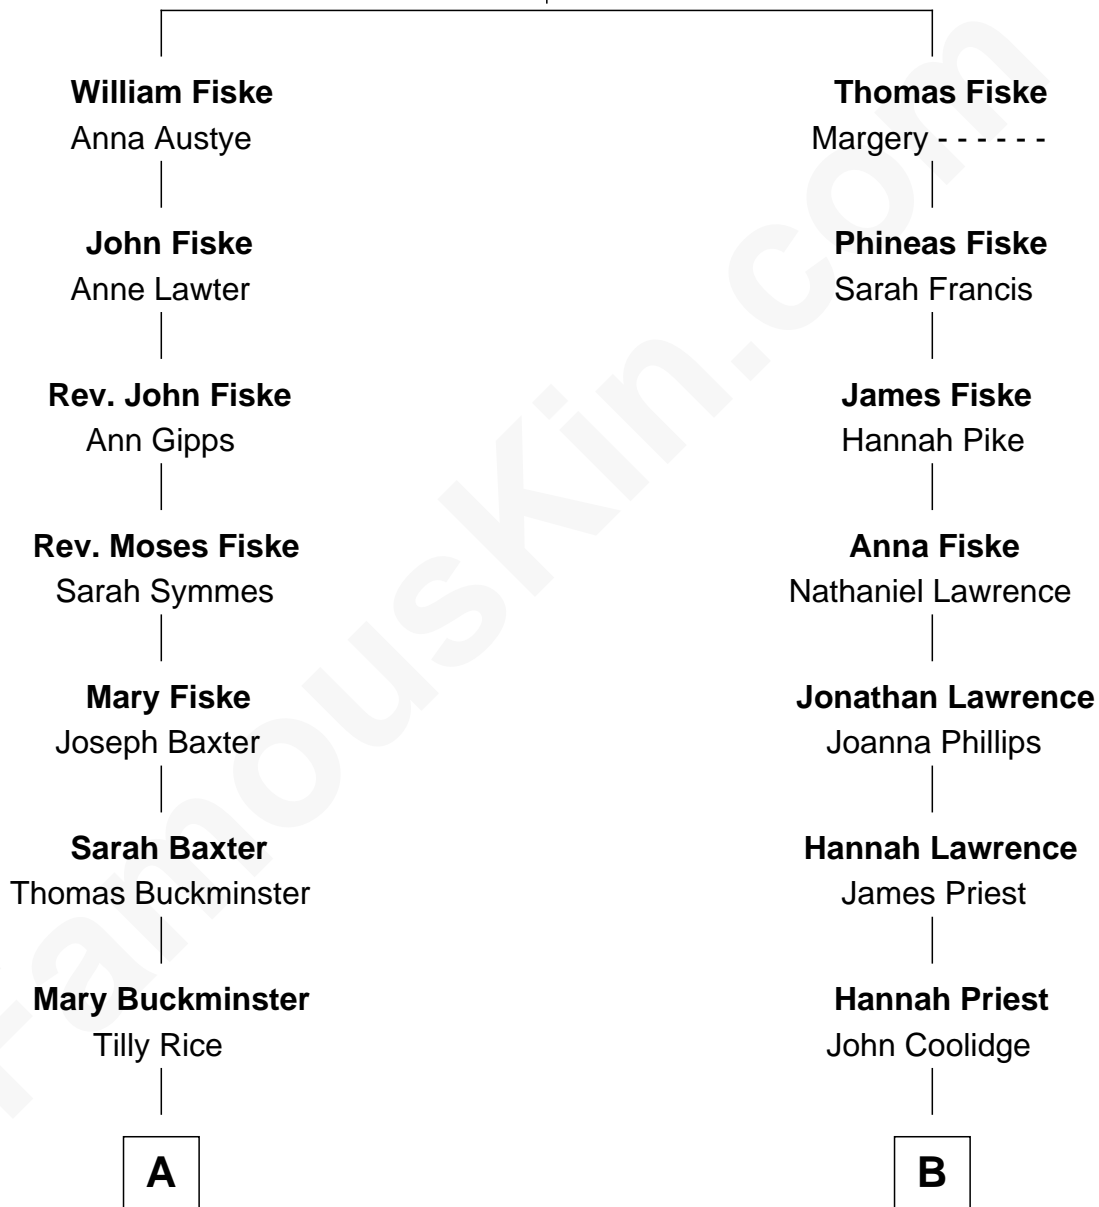

FamousKin.com

Relationship Chart of

Edgar Rice Burroughs

Author of Tarzan and John Carter

10th cousin of

Calvin Coolidge

30th U.S. President

Robert Fiske

Sibilla Gold

A

Thomas Rice
Sally Makepiece

Mary Rice
Abner Tyler Burroughs

George Tyler Burroughs
Mary Evaline Zieger

Edgar Rice Burroughs
Author of Tarzan

B

Calvin Coolidge
Sarah Thompson

Calvin Galusha Coolidge
Sarah Almeda Brewer

Col. John Calvin Coolidge
Victoria Josephine Moor

Calvin Coolidge
30th U.S. President

FamousKin.com