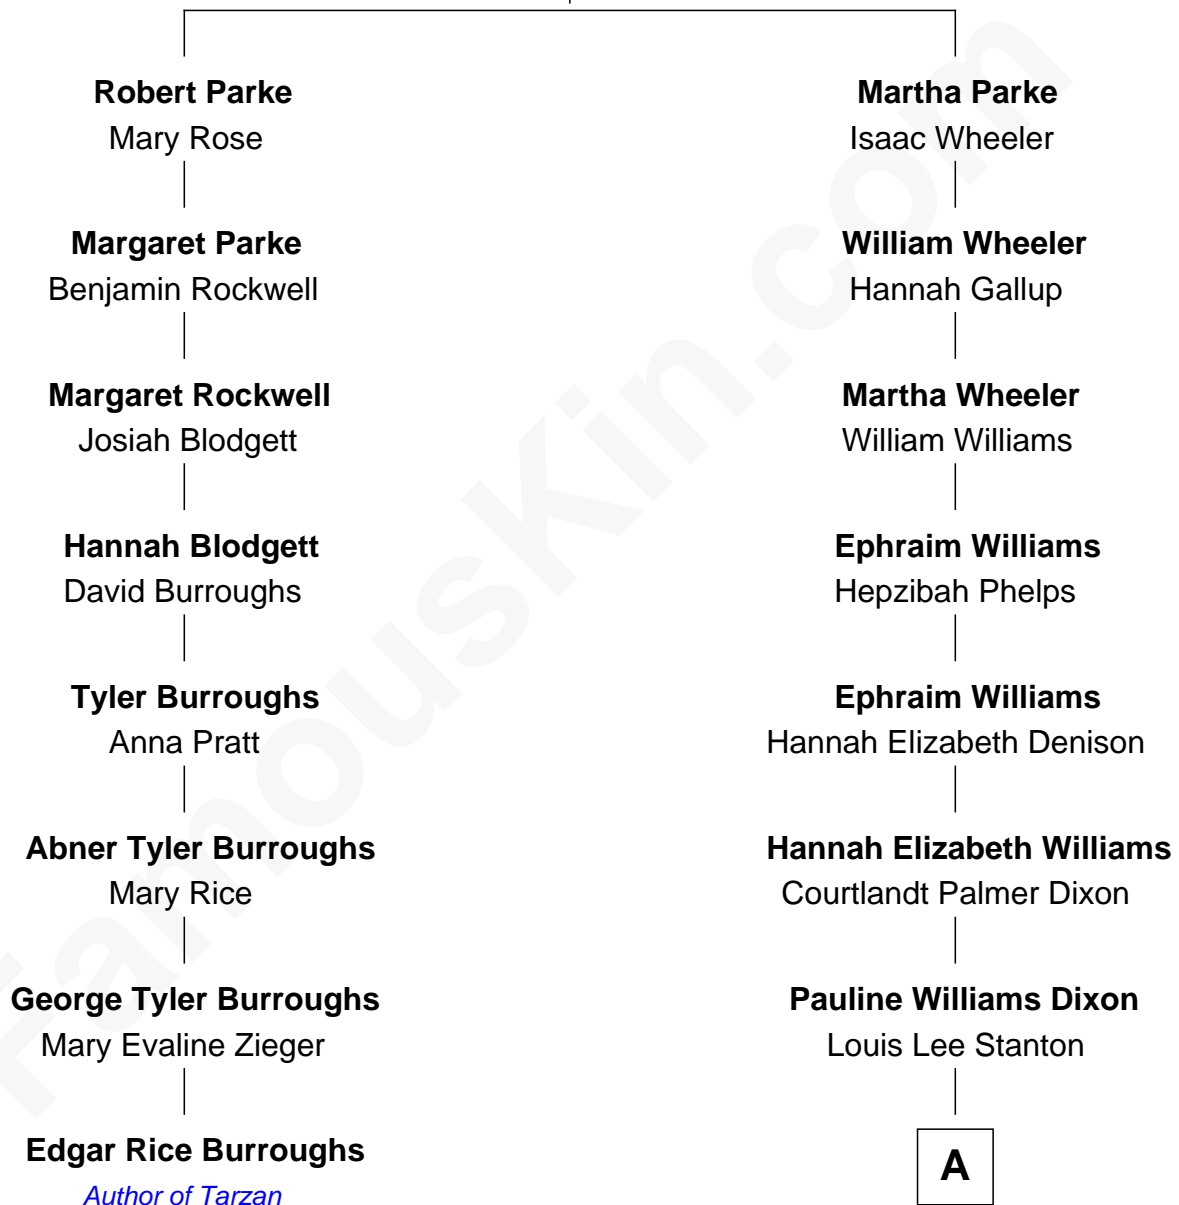

FamousKin.com

Relationship Chart of

Edgar Rice Burroughs

Author of Tarzan and John Carter

7th cousin 1 time removed of

Louis Auchincloss

Author

Thomas Parke
Dorothy Thompson

A

Priscilla Dixon Stanton
Joseph Howland Auchincloss

Louis Auchincloss
Author

FamousKin.com