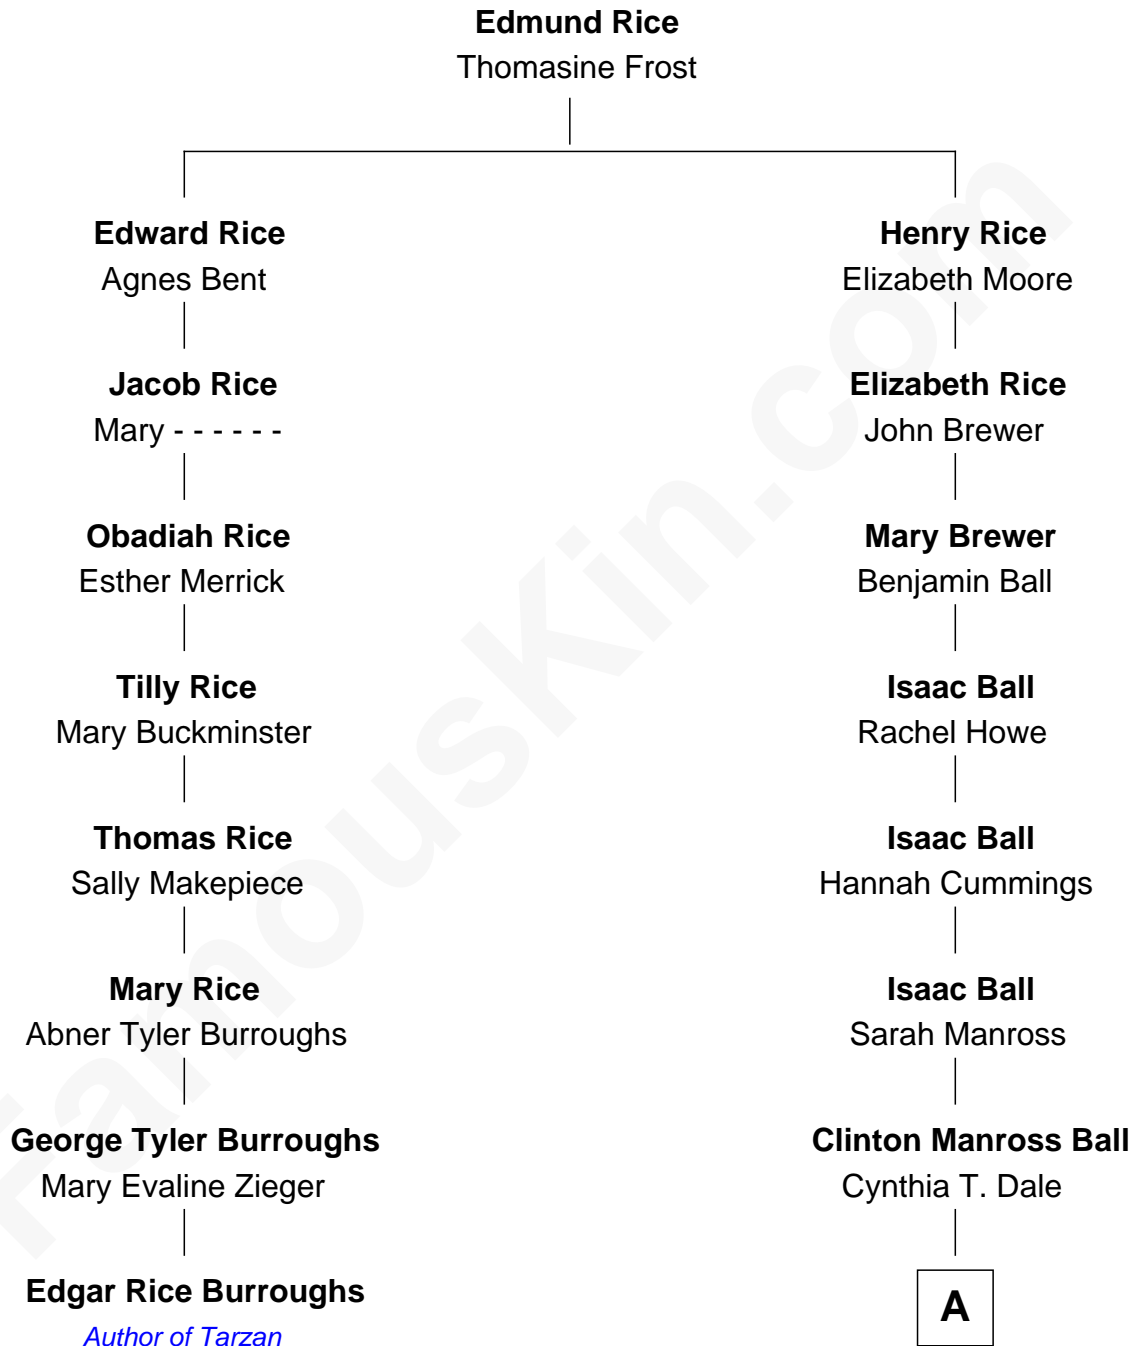

FamousKin.com

Relationship Chart of

Edgar Rice Burroughs

Author of *Tarzan* and *John Carter*

7th cousin 2 times removed of

Lucille Ball

TV Actress - "*I Love Lucy*"

A

—
Jasper Clinton Ball
Nellie Rebecca Durrell

—
Henry Durrell Ball
Desiree Evelyn Hunt

—
Lucille Ball
TV Actress - "I Love Lucy"

FamousKin.com