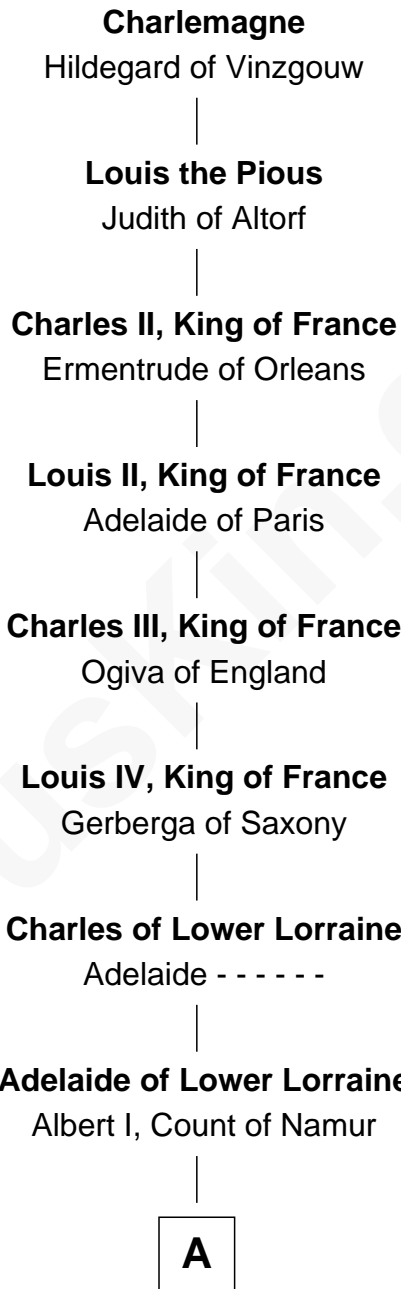

## Relationship Chart of

### Edgar Rice Burroughs

*Author of Tarzan and John Carter*

**36th Great-grandson of**

**Charlemagne**

*King of the Franks*

**A**

**Albert II, Count of Namur**  
Regelinde of Lower Lorraine

**Albert III, Count of Namur**  
Ida of Saxony

**William de Camville**  
Iseuda - - - - -

**Thomas de Camville**  
Agnes - - - - -

**Felicia de Camville**  
Philip Durvassal

**Thomas Durvassal**  
Margery - - - - -

**B**

**B**

**Margery Durvassal**

William de la Spine