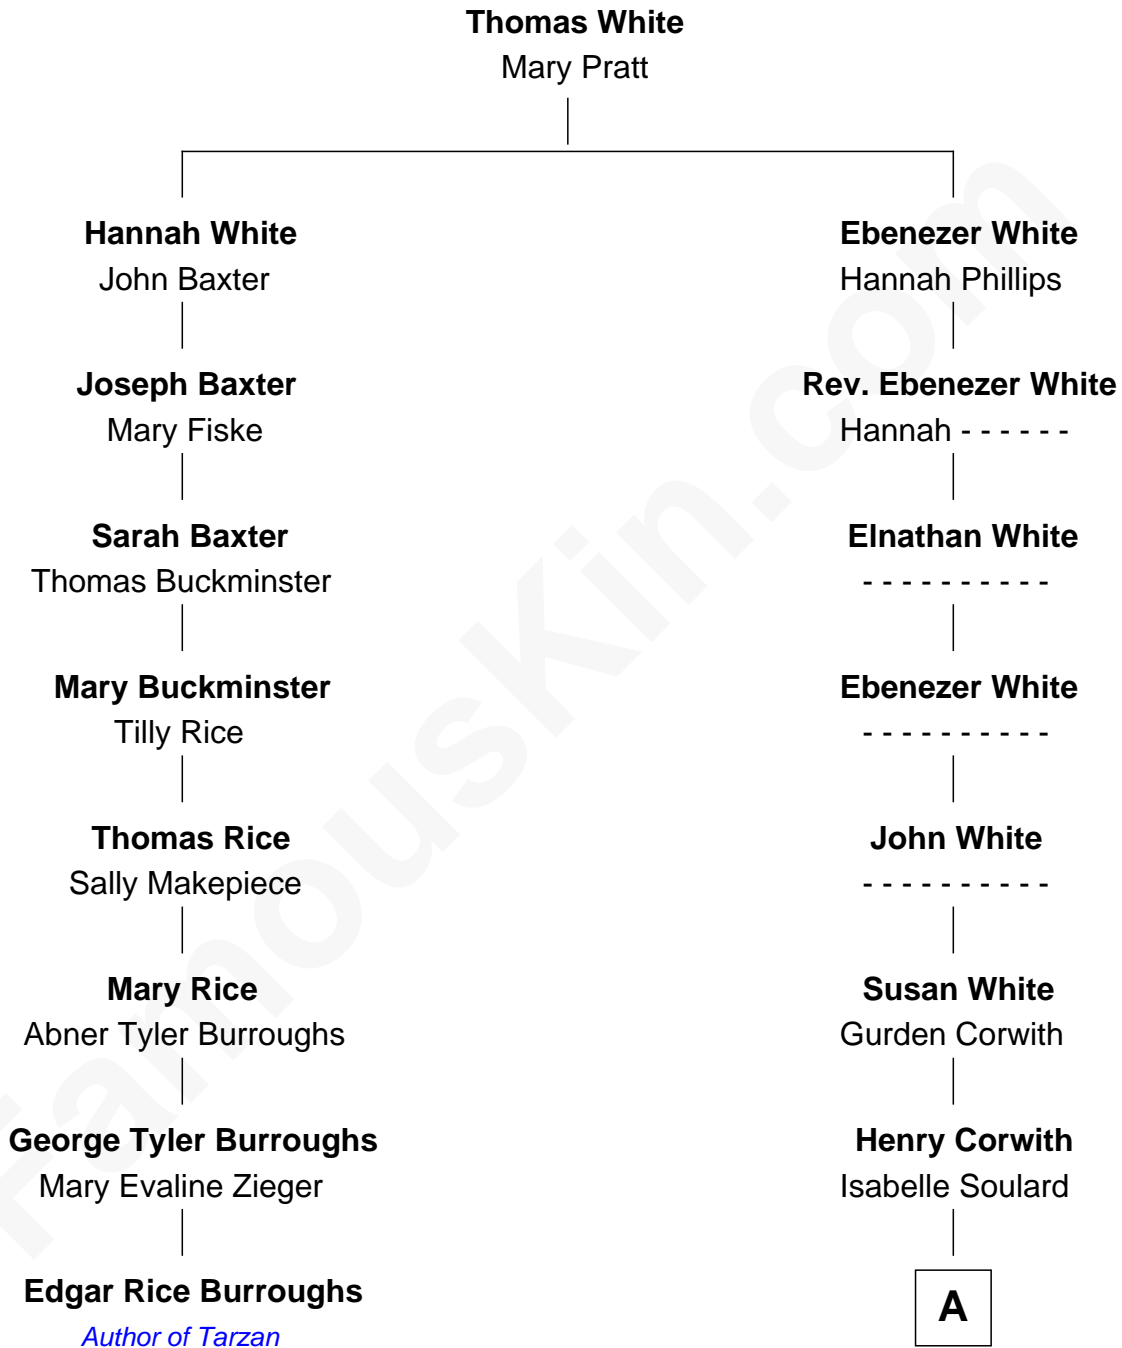

FamousKin.com

Relationship Chart of

Edgar Rice Burroughs

Author of *Tarzan* and *John Carter*

7th cousin 4 times removed of

Paget Brewster

TV Actress

A

Isabelle S. Corwith
Charles Burrill McGenniss

Isabelle McGenniss
Donald Mitchell Ryerson

Joan Ryerson
George Washington Wales Brewster

Galen Brewster
Hathaway Tew

Paget Brewster
TV Actress