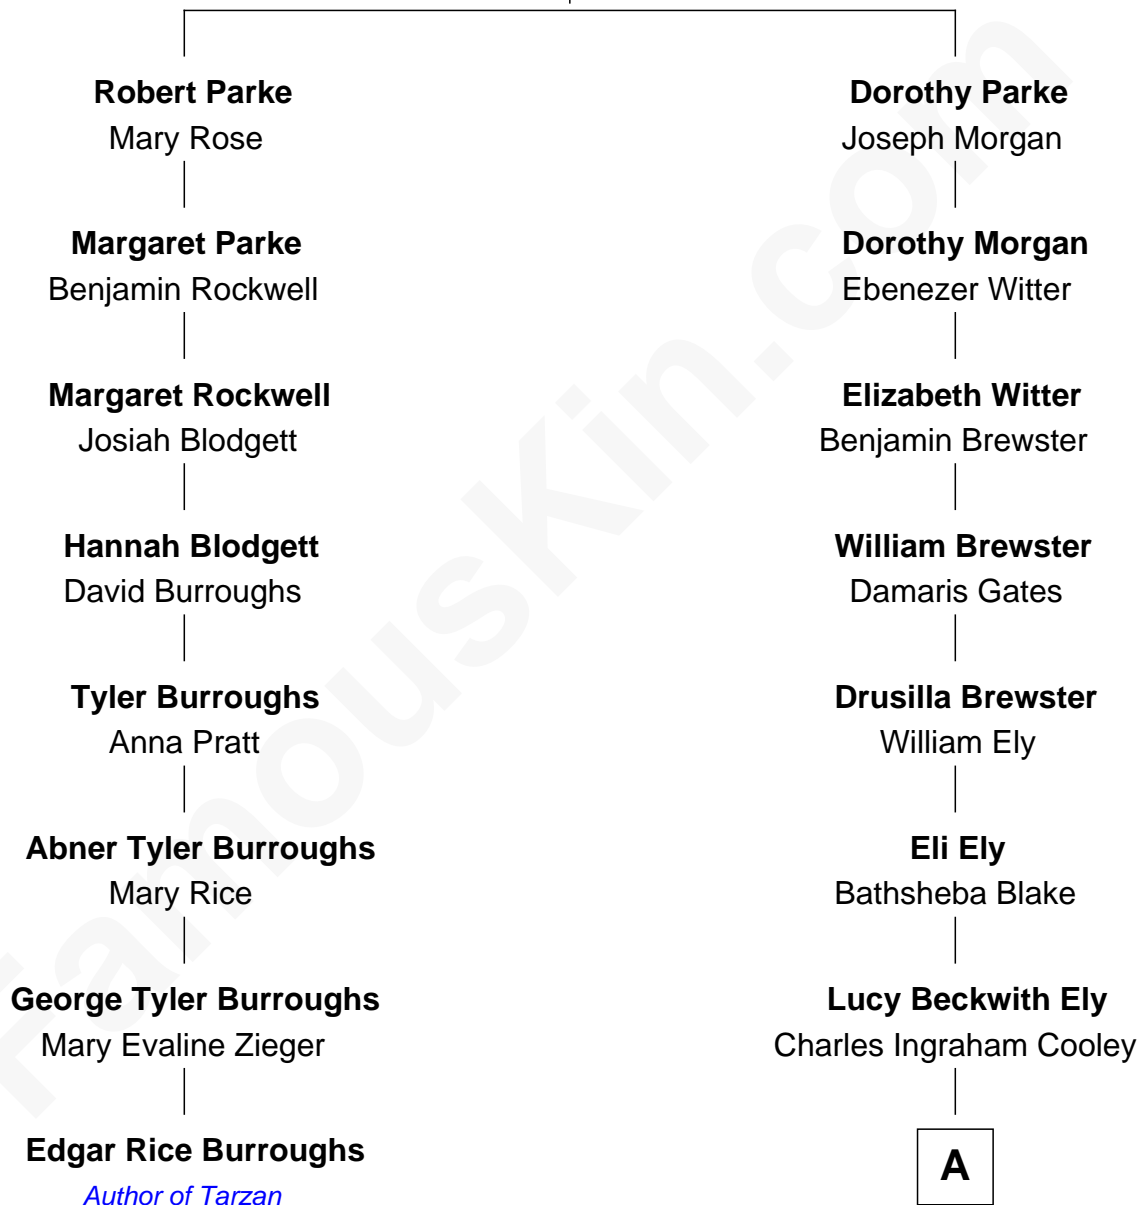

FamousKin.com

Relationship Chart of

Edgar Rice Burroughs

Author of *Tarzan* and *John Carter*

7th cousin 4 times removed of

Elisabeth Shue

TV and Movie Actress

Thomas Parke
Dorothy Thompson

A

Mary Jane Cooley
Giles Buckingham Willcox

Harriet Grace Brewster Willcox
Alexander Hunter Gunn

Mary Brewster Gunn
Adoniram Judson Wells

Anne Brewster Wells
James William Shue

Elisabeth Shue
TV and Movie Actress