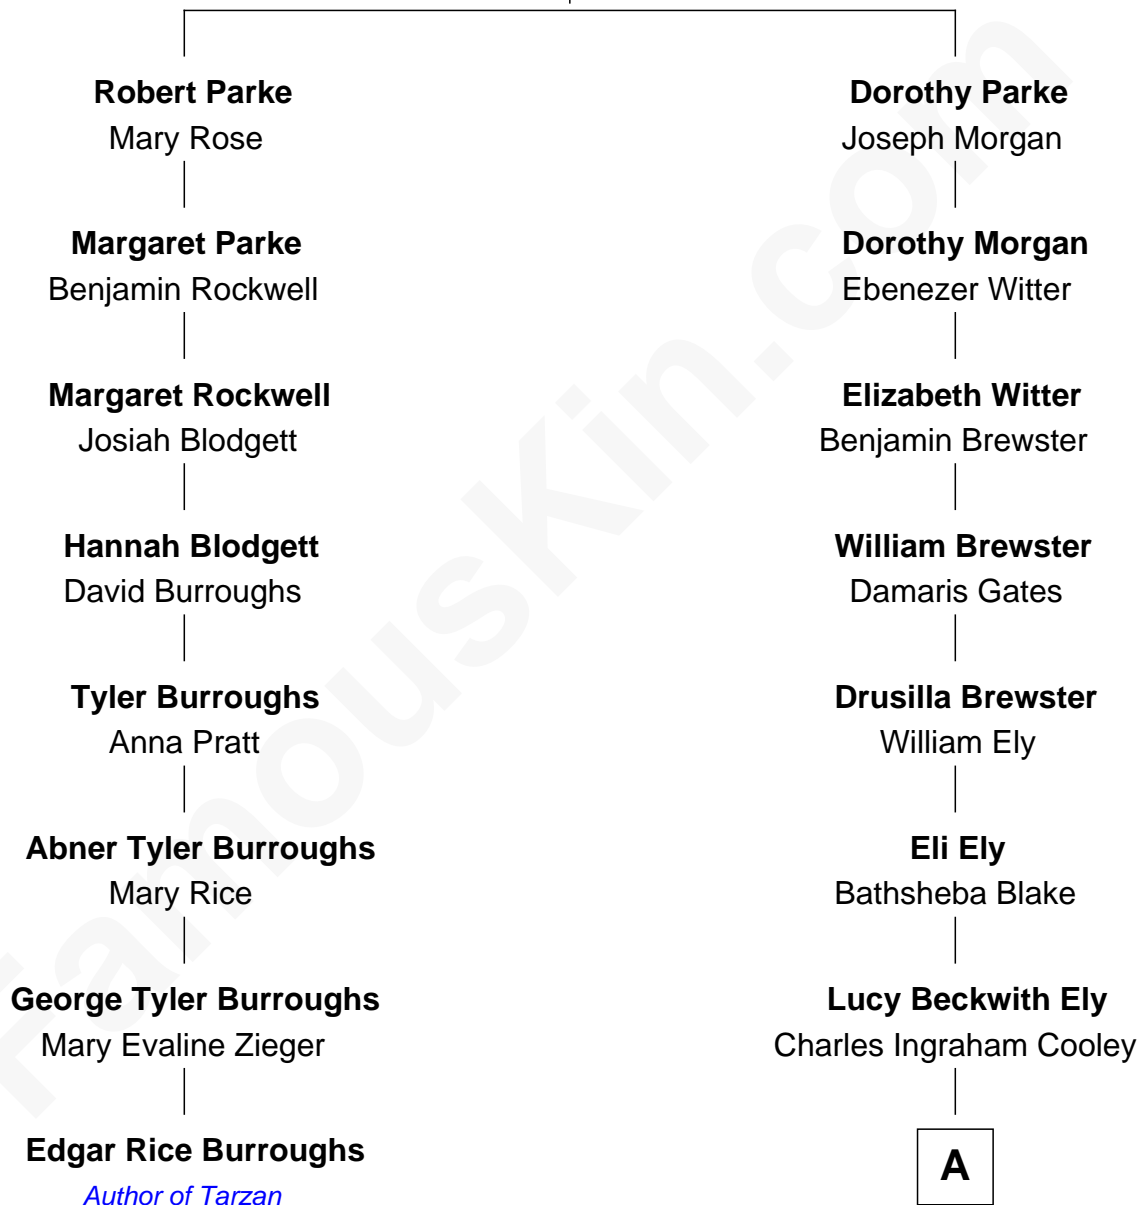

FamousKin.com

Relationship Chart of

Edgar Rice Burroughs

Author of Tarzan and John Carter

7th cousin 4 times removed of

Andrew Shue

TV Actor

Thomas Parke
Dorothy Thompson

A

—
Mary Jane Cooley
Giles Buckingham Willcox

—
Harriet Grace Brewster Willcox
Alexander Hunter Gunn

—
Mary Brewster Gunn
Adoniram Judson Wells

—
Anne Brewster Wells
James William Shue

—
Andrew Shue
TV Actor