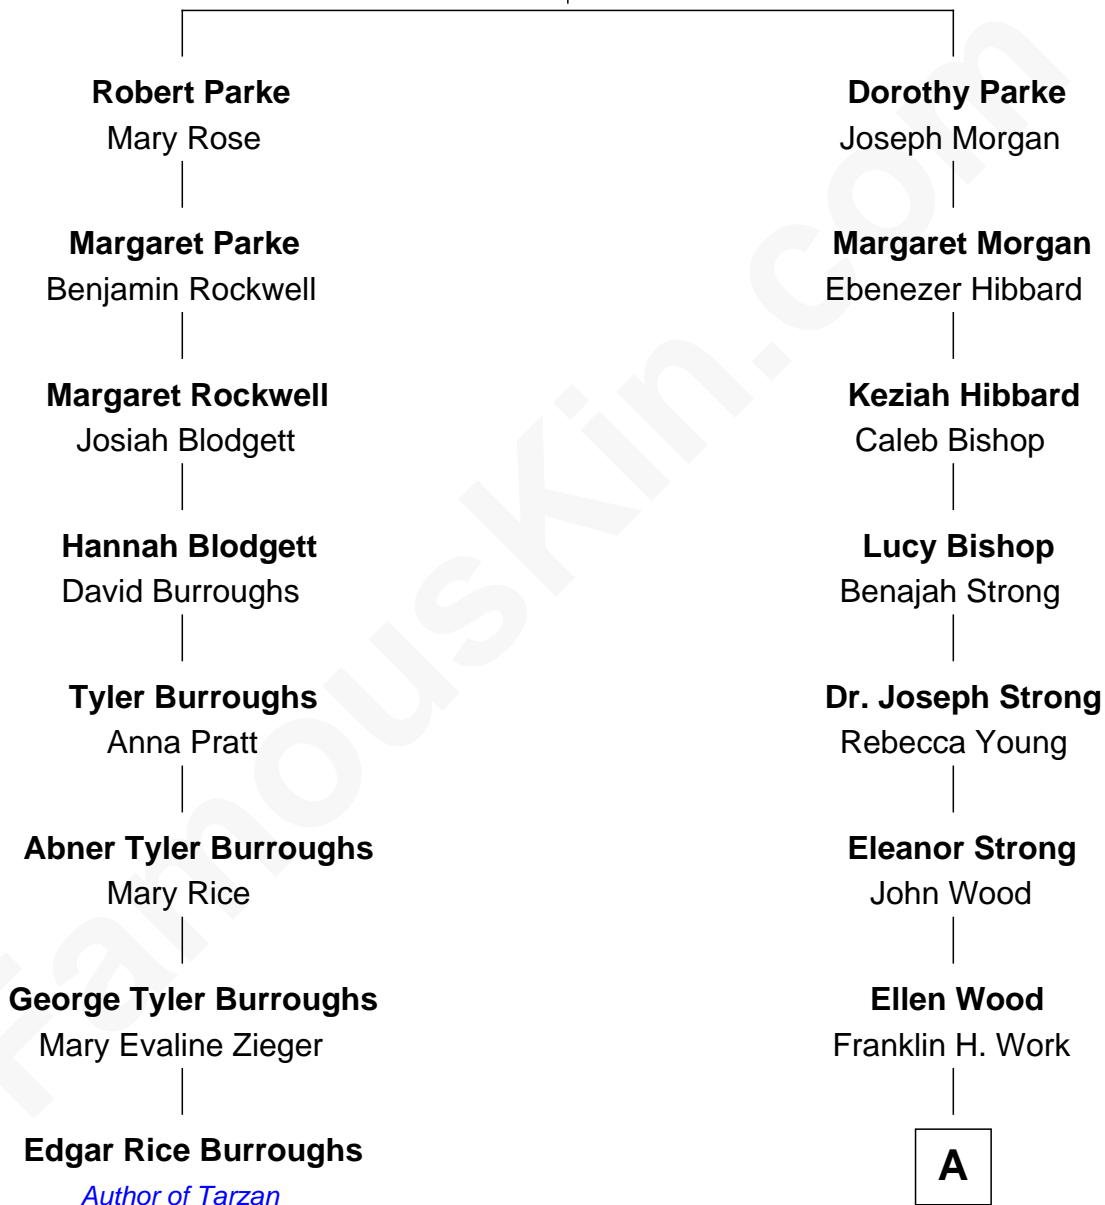

FamousKin.com

Relationship Chart of

Edgar Rice Burroughs

Author of *Tarzan* and *John Carter*

7th cousin 4 times removed of

Prince Harry
Duke of Sussex

Thomas Parke
Dorothy Thompson

A

—
Frances Eleanor Work

James Boothby Burke Roche

—
Edmund Maurice Burke Roche

Ruth Sylvia Gill

—
Frances Ruth Burke Roche

Edward John Spencer

—
Princess Diana Frances Spencer

Charles III, King of the United Kingdom