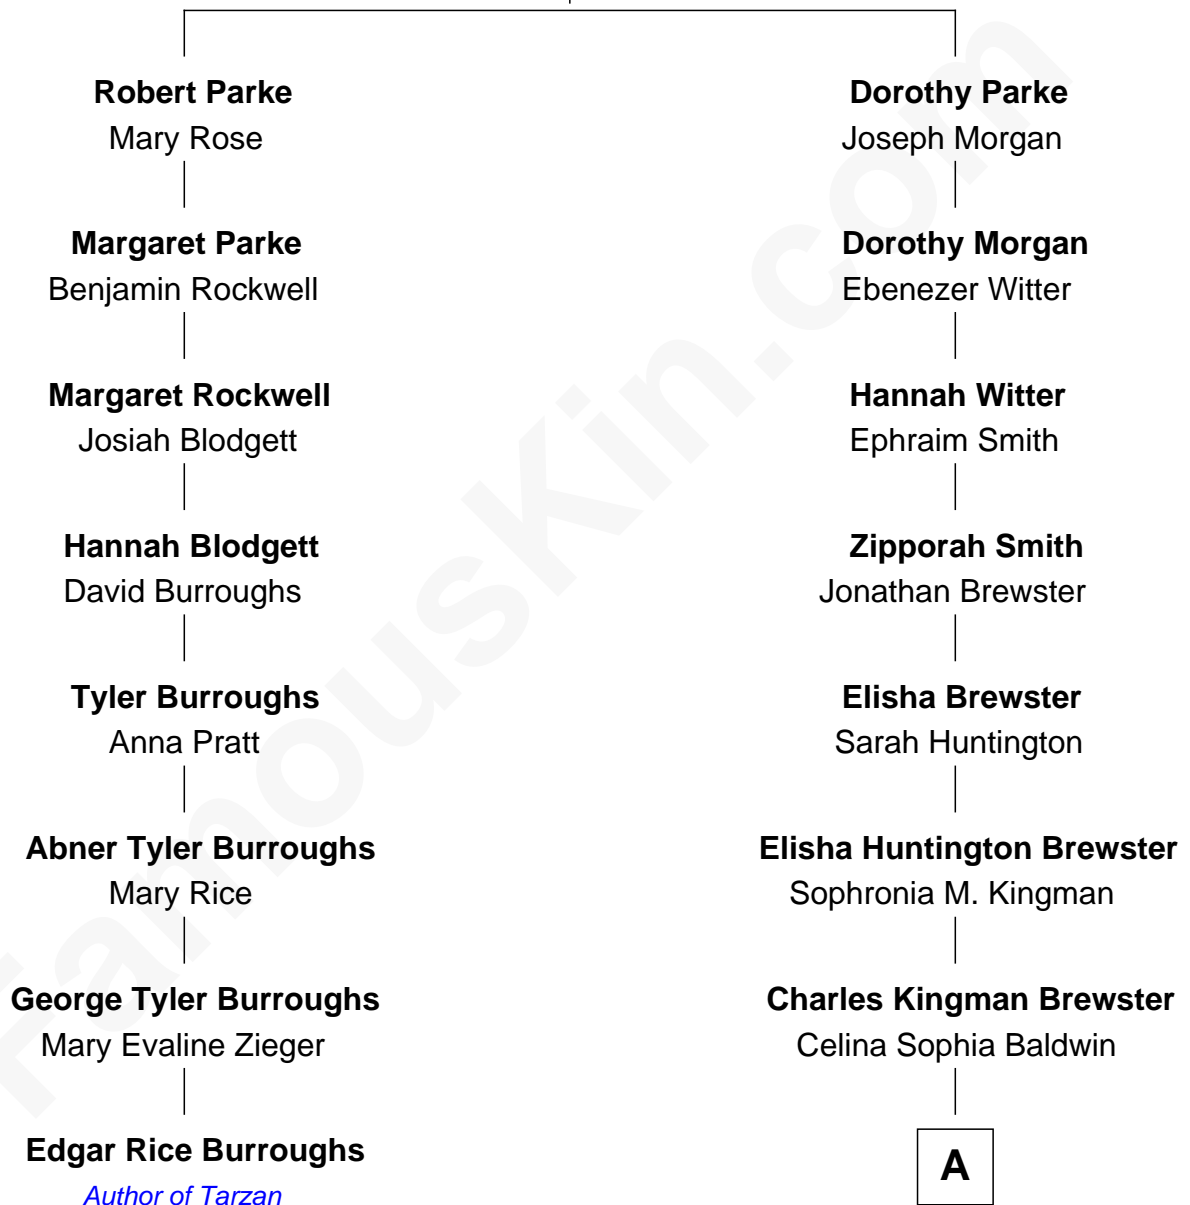

FamousKin.com

Relationship Chart of

Edgar Rice Burroughs

Author of *Tarzan* and *John Carter*

7th cousin 3 times removed of

Jordana Brewster

TV and Movie Actress

Thomas Parke
Dorothy Thompson

A

Kingman Brewster
Florence Foster Besse

Kingman Brewster
Mary Louise Phillips

Alden Brewster
Maria João Leão de Sousa

Jordana Brewster
TV and Movie Actress