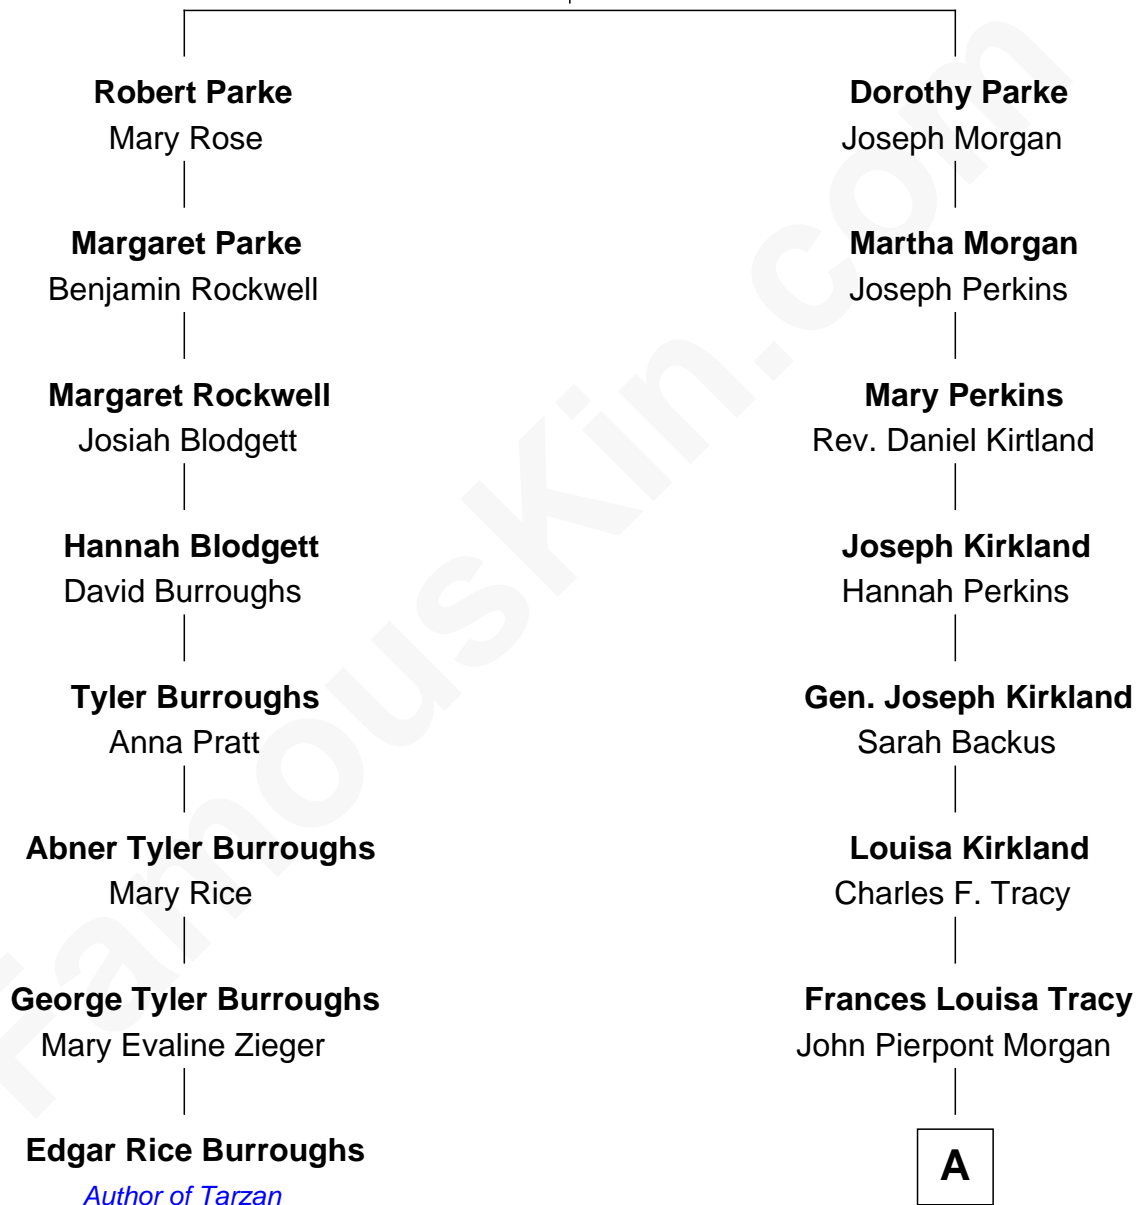

FamousKin.com

Relationship Chart of

Edgar Rice Burroughs

Author of Tarzan and John Carter

7th cousin 1 time removed of

Henry Sturgis Morgan

Co-Founder of Morgan Stanley

Thomas Parke
Dorothy Thompson

A

John Pierpont Morgan

Jane Norton Grew

Henry Sturgis Morgan

Co-Founder of Morgan Stanley

FamousKin.com