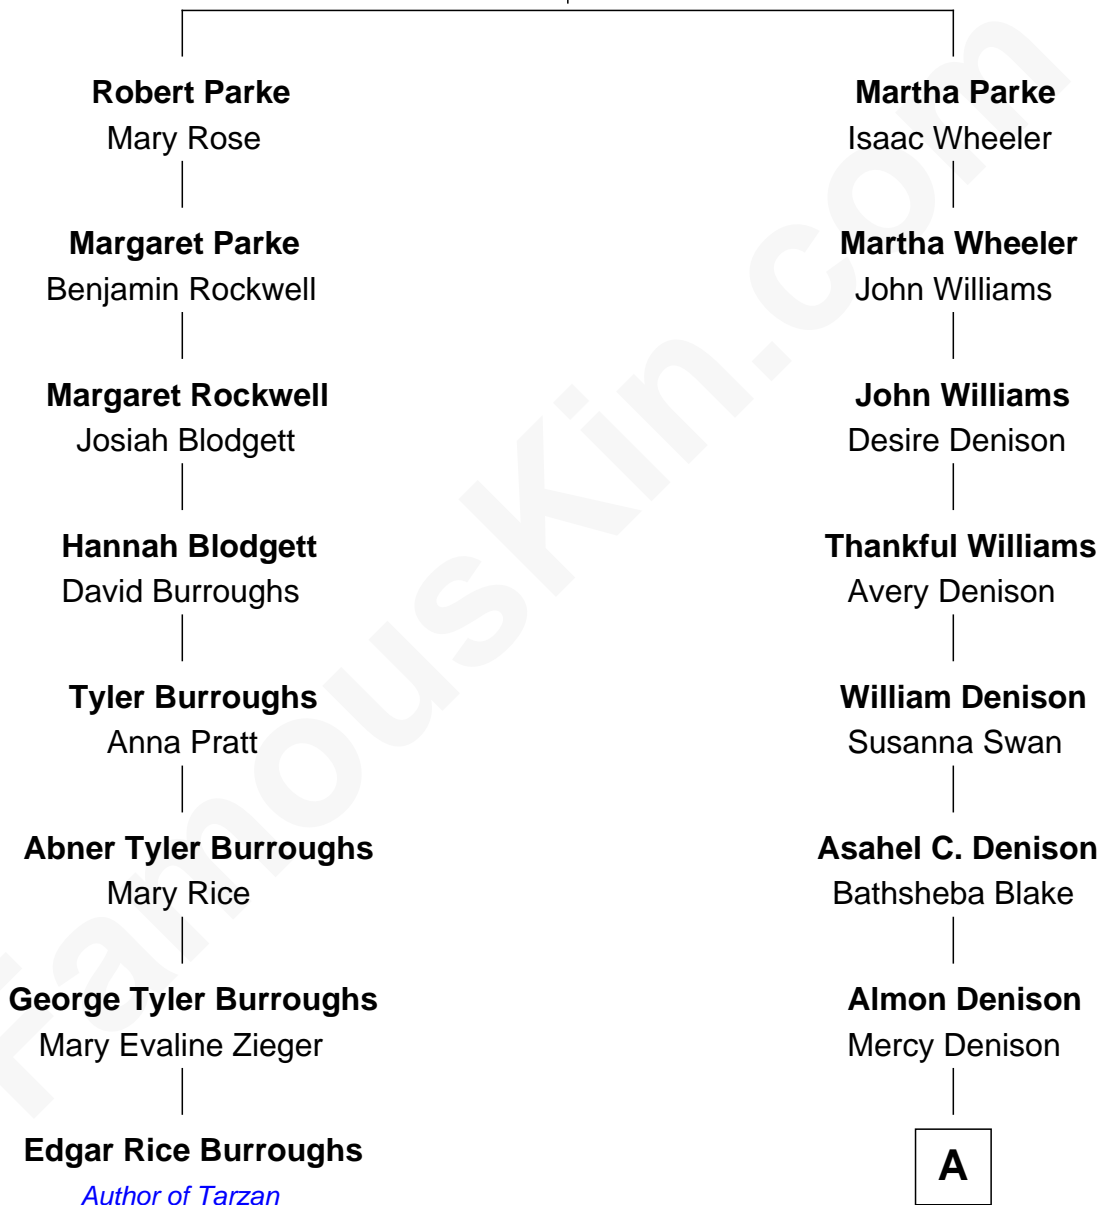

## Relationship Chart of

### Edgar Rice Burroughs

Author of *Tarzan* and *John Carter*

7th cousin 4 times removed of

**James Taylor**  
Singer-Songwriter

**Thomas Parke**  
Dorothy Thompson

**A**

**John Clark Denison**

Arabelle E. Warren

**Etta M. Denison**

Henry Woodard

**Henry Herman Woodard**

Ella Angelique Knox

**Gertrude Arline Woodard**

Dr. Isaac Montrose Taylor

**James Taylor**

*Singer-Songwriter*