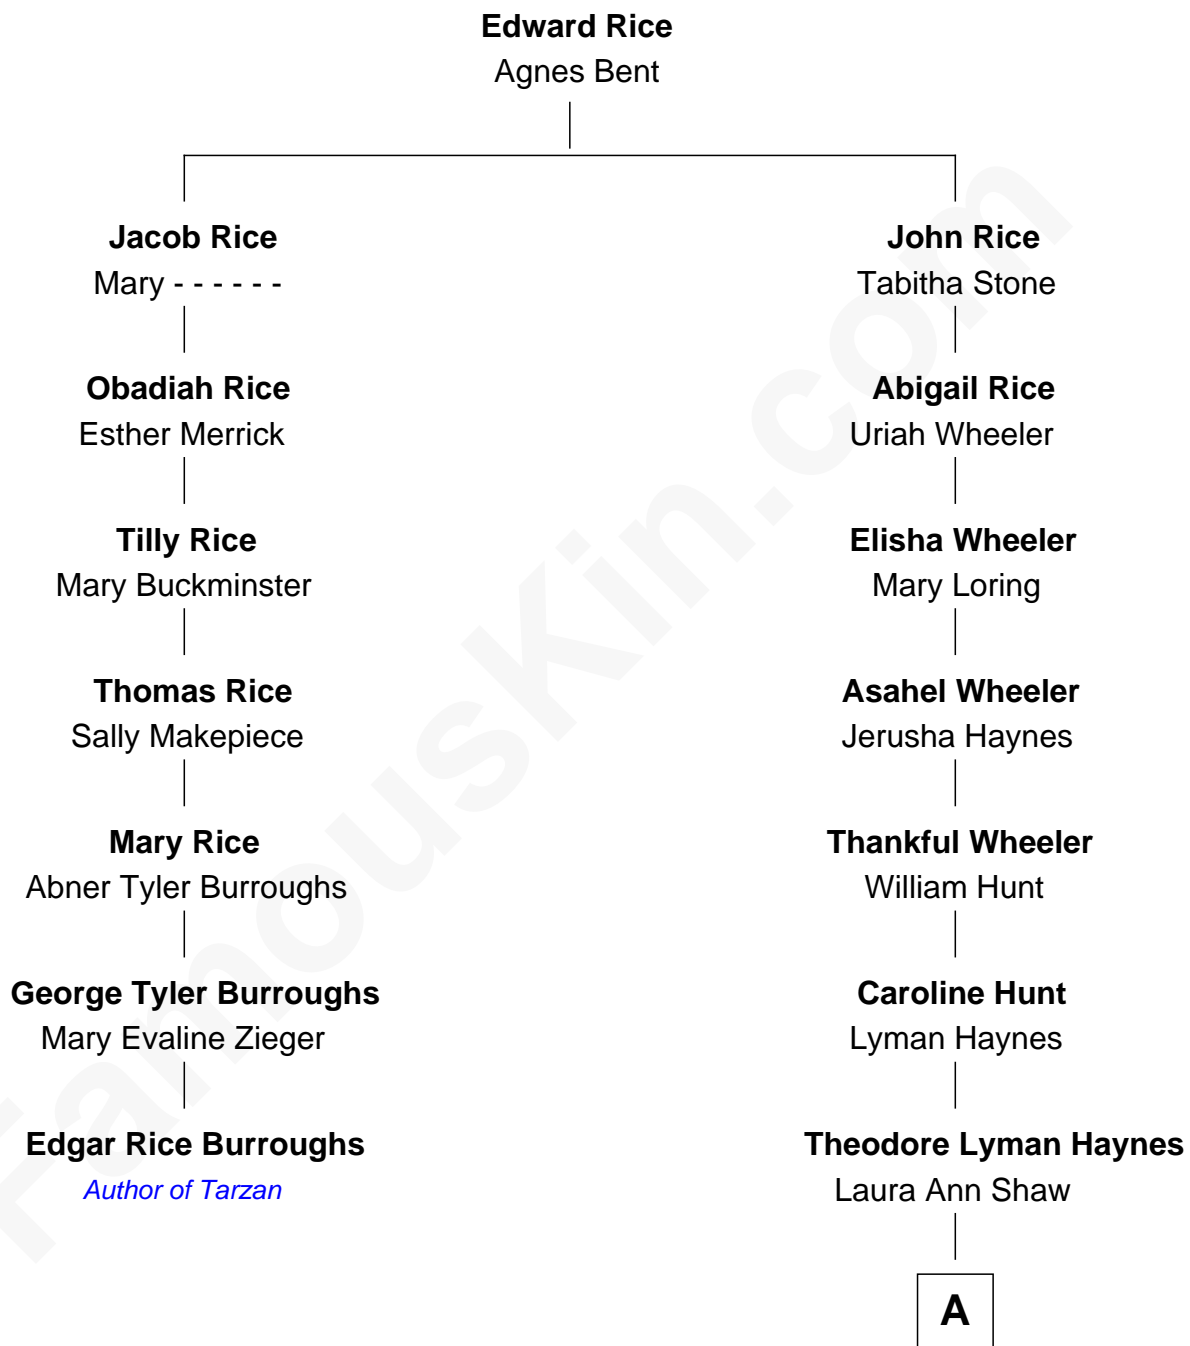

# FamousKin.com

## Relationship Chart of

### Edgar Rice Burroughs

*Author of Tarzan and John Carter*

6th cousin 4 times removed of

**James Taylor**  
*Singer-Songwriter*

**A**

**Stanford Lyman Haynes**

Emily Roxanna Leonard

**Theodosia Haynes**

Alexander Taylor

**Dr. Isaac Montrose Taylor**

Gertrude Arline Woodard

**James Taylor**

*Singer-Songwriter*

FamousKin.com