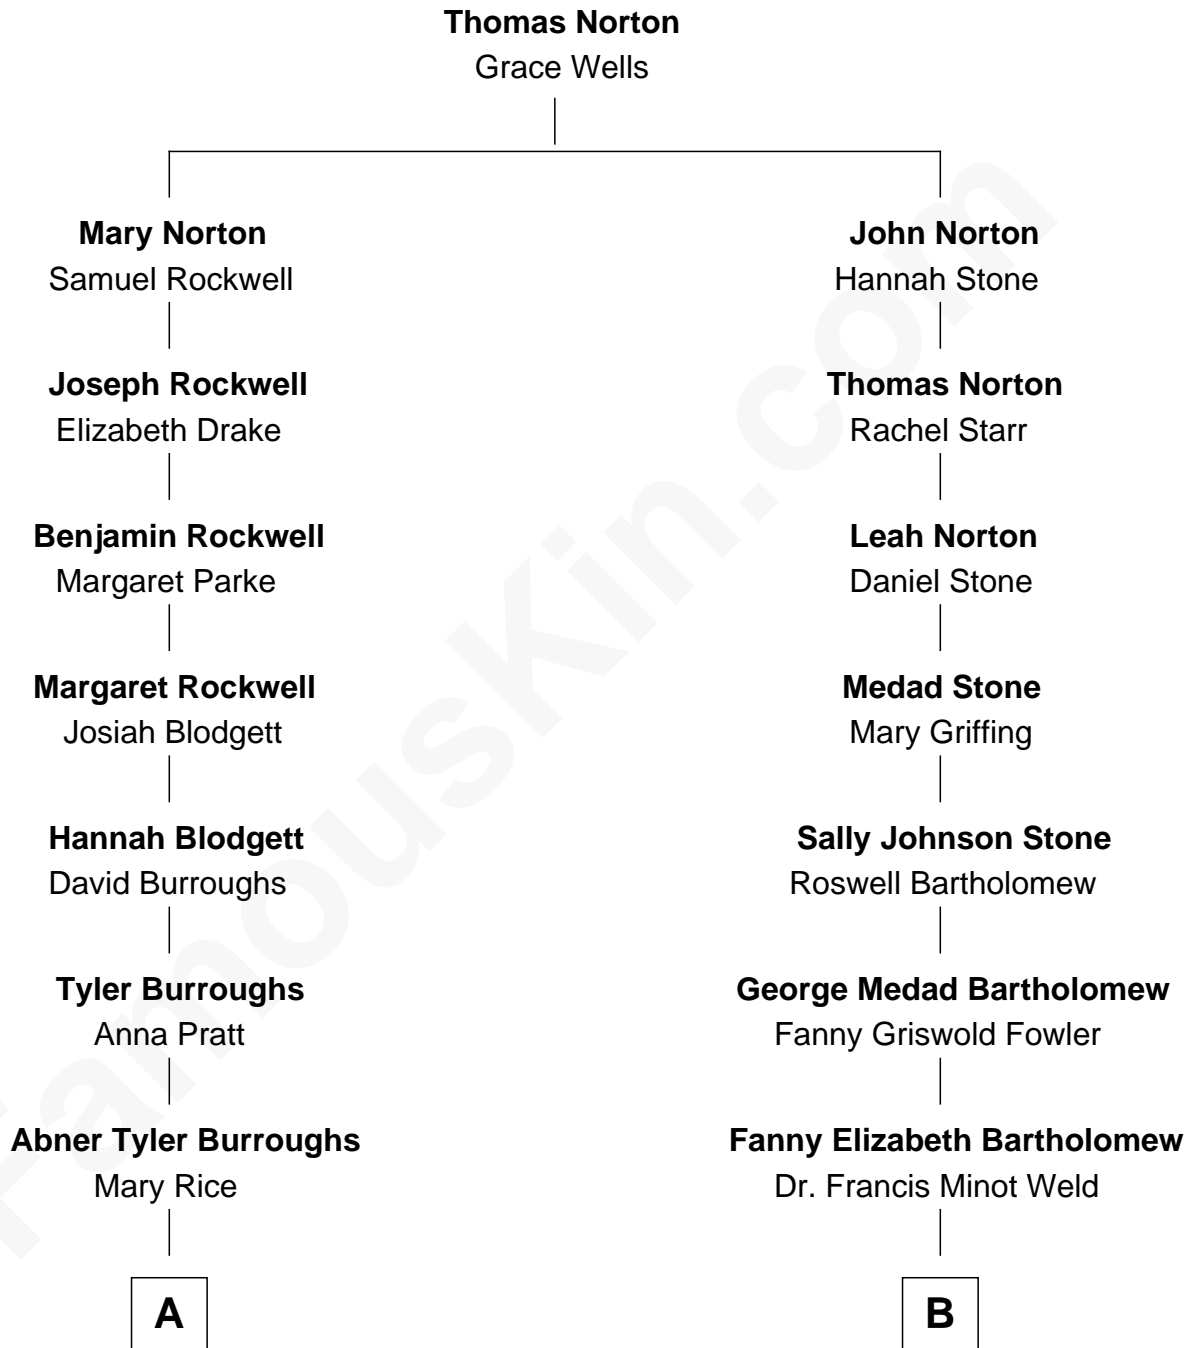

FamousKin.com

Relationship Chart of

Edgar Rice Burroughs

Author of *Tarzan* and *John Carter*

8th cousin 1 time removed of

Bill Weld

68th Governor of Massachusetts

A

George Tyler Burroughs

Mary Evaline Zieger

Edgar Rice Burroughs

Author of Tarzan

B

Francis Minot Weld

Margaret Low White

David Weld

Mary Blake Nichols

Bill Weld

68th Governor of Massachusetts

FamousKin.com