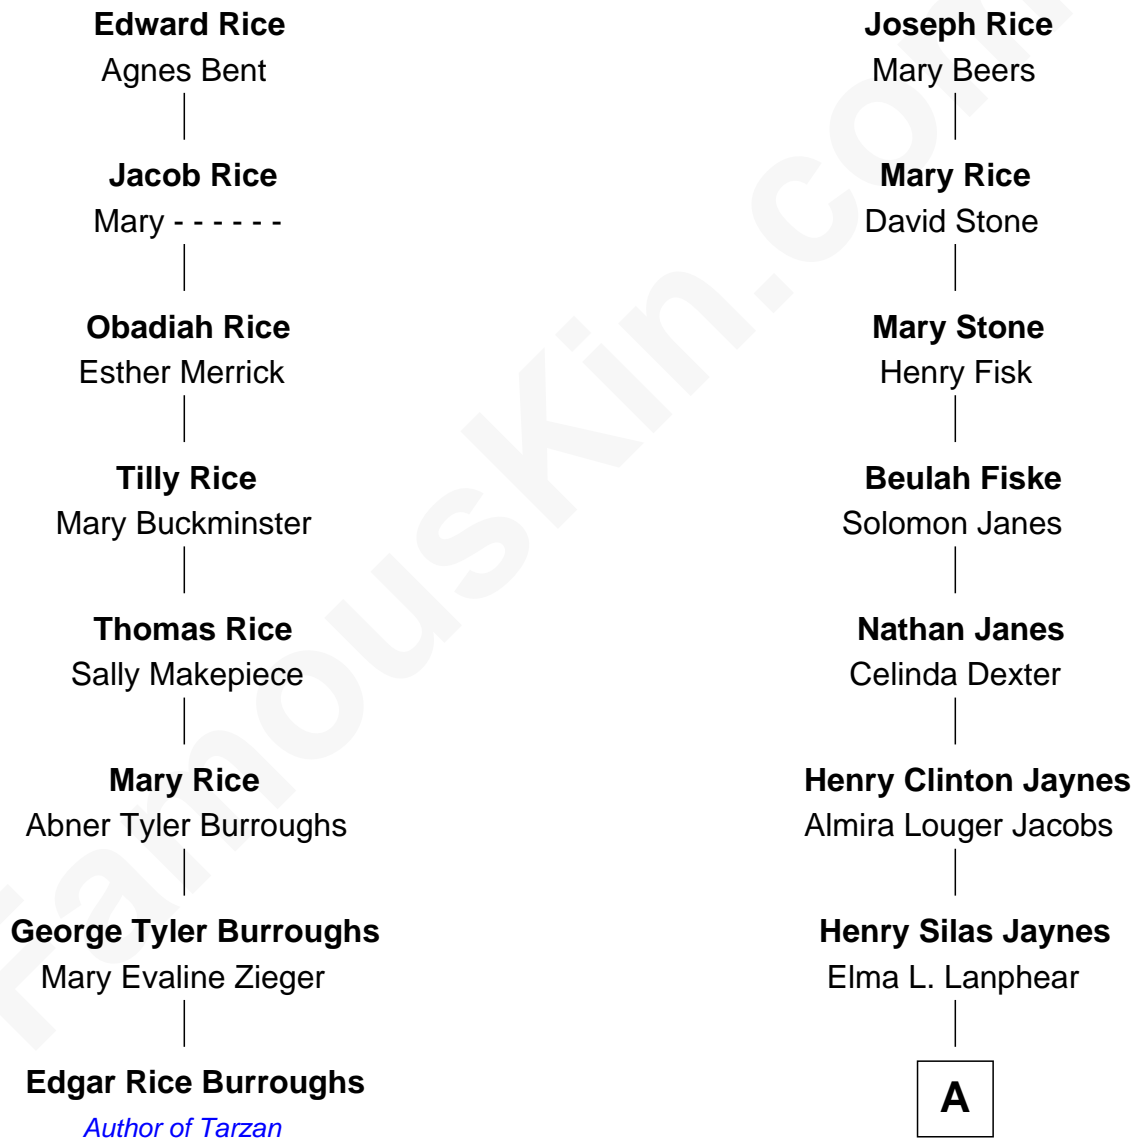

FamousKin.com Relationship Chart of Edgar Rice Burroughs

Author of *Tarzan* and *John Carter*

7th cousin 2 times removed of

Peter Fonda

TV and Movie Actor

Edmund Rice
Thomasine Frost

A

Herberta Elma Jaynes

William Brace Fonda

Henry Jaynes Fonda

Frances Ford Seymour

Peter Fonda

TV and Movie Actor

FamousKin.com