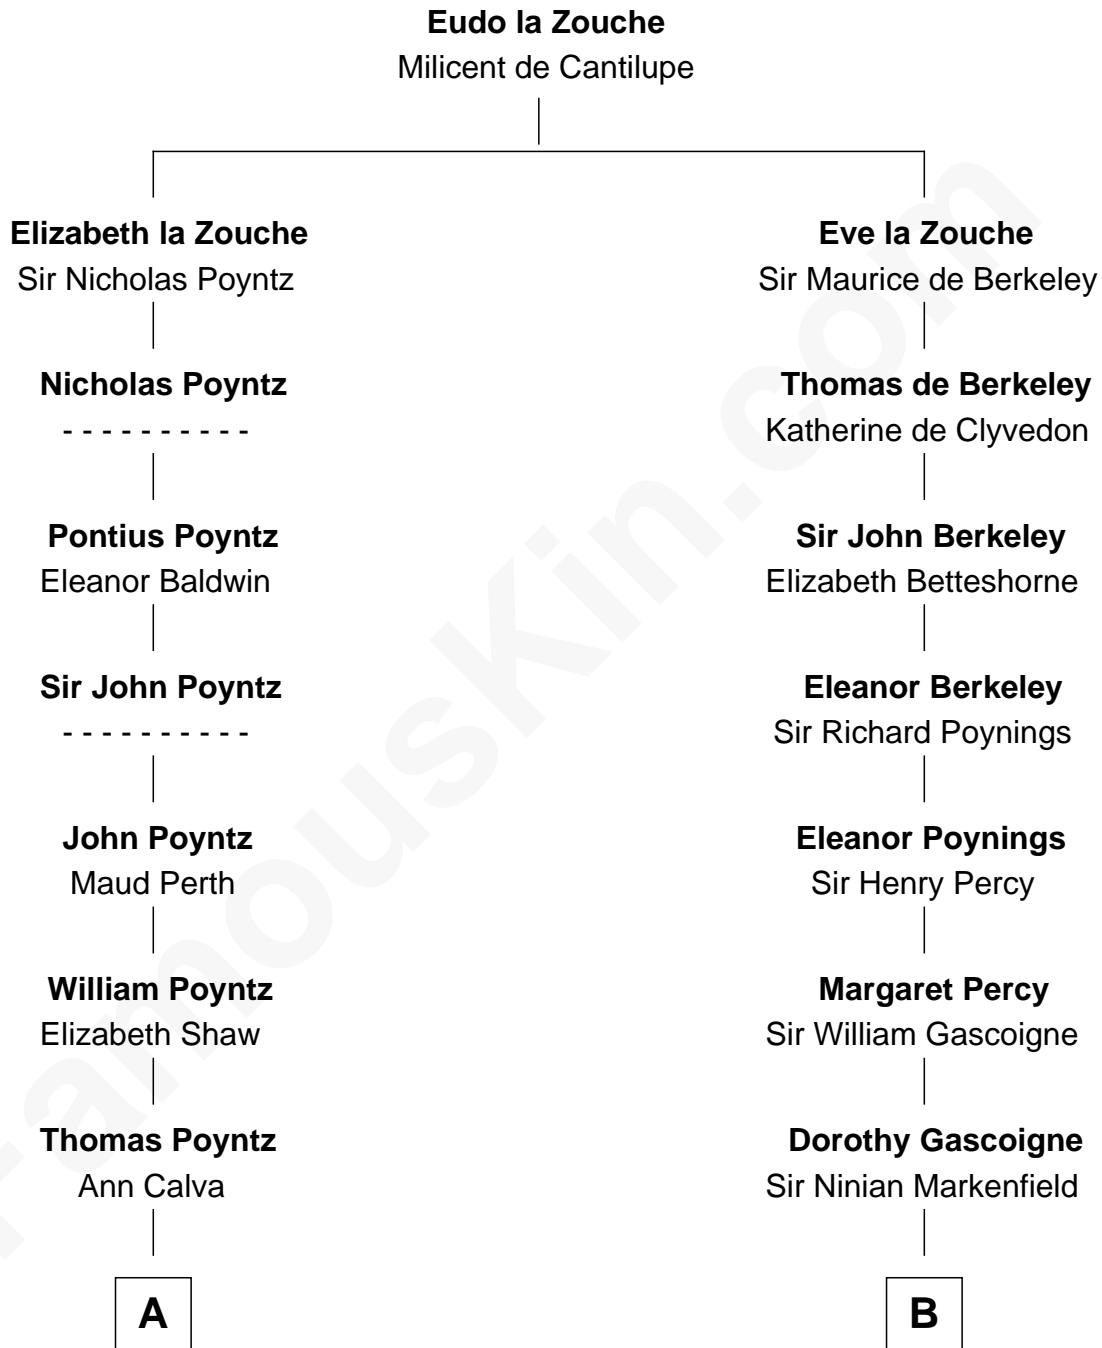

FamousKin.com Relationship Chart of

Truman Capote

Author of In Cold Blood

18th cousin 2 times removed of

Horace Gray

U.S. Supreme Court Justice

C

John Brewer Knox
Lula Margaret Dinkins

Mabel Knox
Archulus Persons

Archulus Persons
Lillie May Faulk

Truman Capote
Author of In Cold Blood

D

Horace Gray
Harriet Upham

Horace Gray
U.S. Supreme Court Justice

FamousKin.com