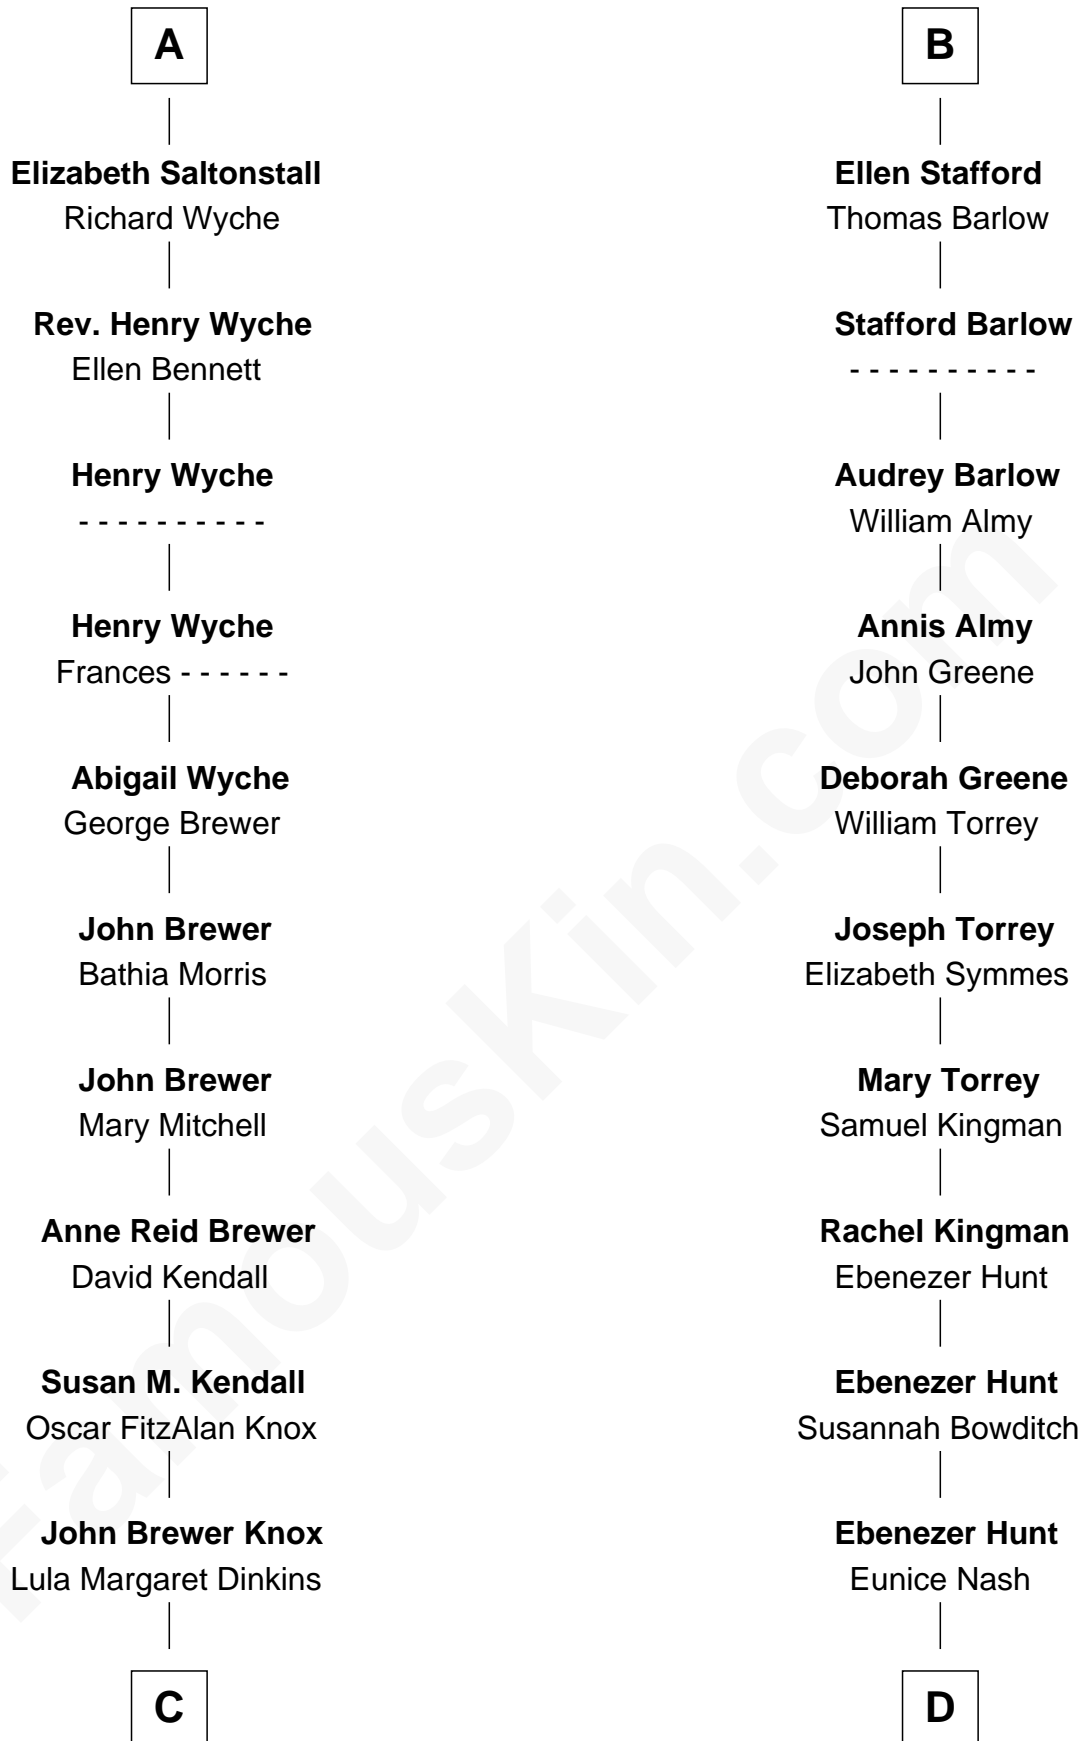

# FamousKin.com Relationship Chart of

**Truman Capote**

*Author of In Cold Blood*

19th cousin 2 times removed of

**Linda Hunt**

*TV and Movie Actress*

Ralph Greville

**William Poyntz**

Elizabeth Shaw

**John Greville**

Jane Forster

**Thomas Poyntz**

Ann Calva

**Agnes Greville**

Sir Edmund Tame

**Susanna Poyntz**

Sir Richard Saltonstall

**Margaret Tame**

Sir Humphrey Stafford

**A**

**B**

**C**

**Mabel Knox**  
Archulus Persons

**Archulus Persons**  
Lillie May Faulk

**Truman Capote**  
*Author of In Cold Blood*

**D**

**Charles Edwin Hunt**  
Marcia E. Phillips

**Charles Phillips Hunt**  
Ella Maria Read