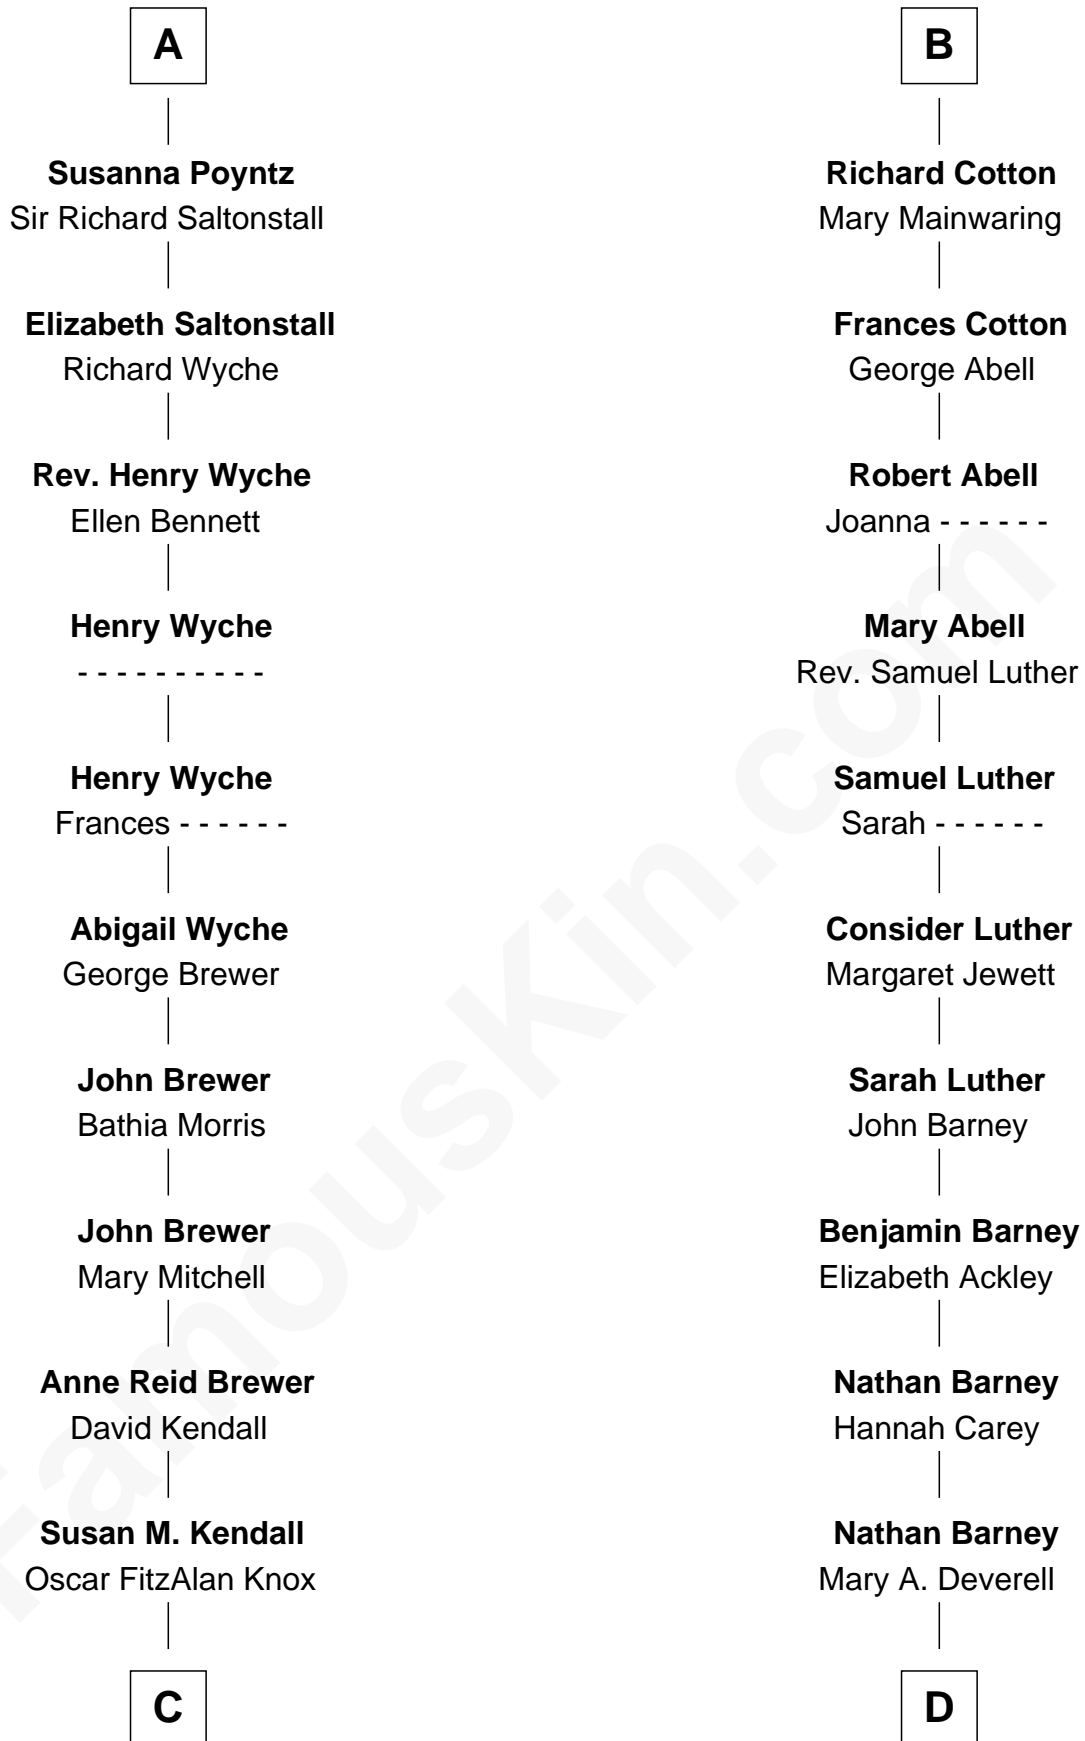

# FamousKin.com Relationship Chart of

**Truman Capote**

*Author of In Cold Blood*

19th cousin 1 time removed of

**Elizabeth Montgomery**

*TV Actress - "Bewitched"*

**Eudo la Zouche**  
Milicent de Cantilupe

**Elizabeth la Zouche**  
Sir Nicholas Poyntz

**Nicholas Poyntz**  
-----

**Pontius Poyntz**  
Eleanor Baldwin

**Sir John Poyntz**  
-----

**John Poyntz**  
Maud Perth

**William Poyntz**  
Elizabeth Shaw

**Thomas Poyntz**  
Ann Calva

**A**

**Eve la Zouche**  
Sir Maurice de Berkeley

**Thomas de Berkeley**  
Katherine de Clyvedon

**Sir John Berkeley**  
Elizabeth Betteshorne

**Elizabeth Berkeley**  
Sir John Sutton

**Jane Sutton**  
Thomas Mainwaring

**Cecily Mainwaring**  
John Cotton

**Sir George Cotton**  
Mary Onley

**B**

**C**

**John Brewer Knox**  
Lula Margaret Dinkins

**Mabel Knox**  
Archulus Persons

**Archulus Persons**  
Lillie May Faulk

**Truman Capote**  
*Author of In Cold Blood*