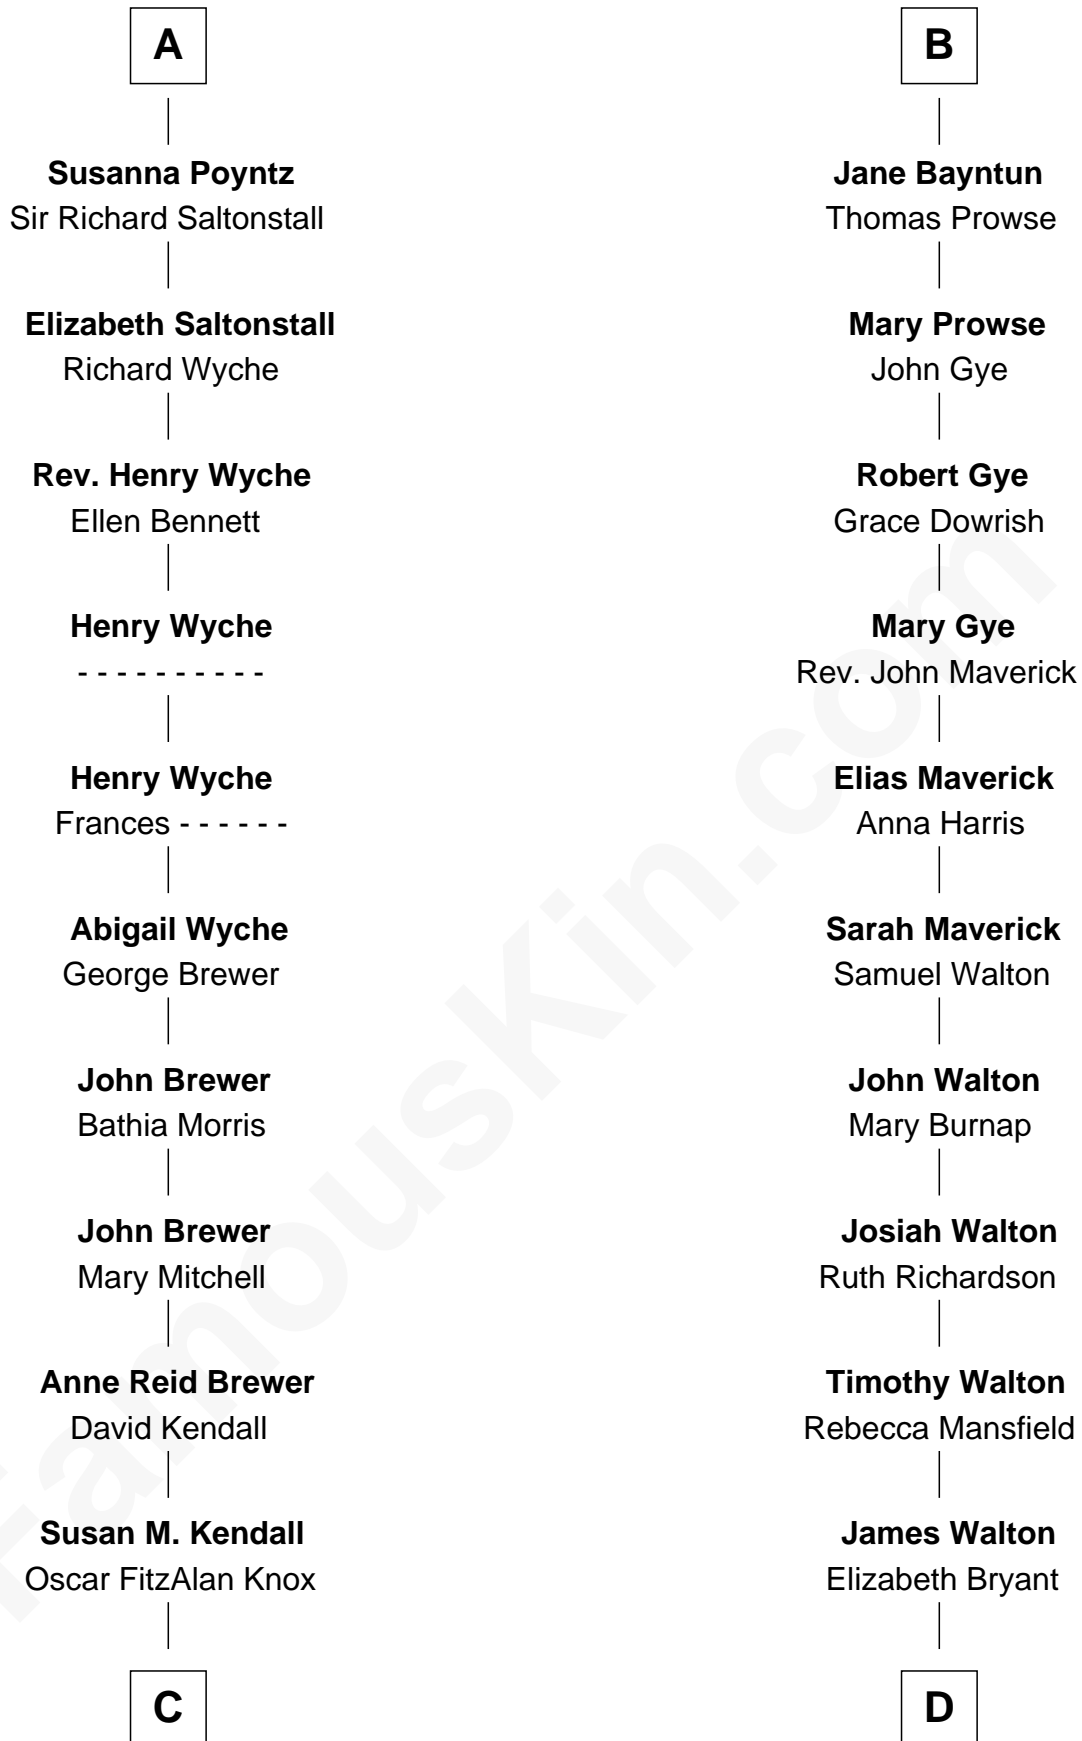

# FamousKin.com Relationship Chart of

**Truman Capote**

*Author of In Cold Blood*

20th cousin 1 time removed of

**A. Bartlett Giamatti**

*Major League Baseball Commissioner*

**C**

**John Brewer Knox**  
Lula Margaret Dinkins

**Mabel Knox**  
Archulus Persons

**Archulus Persons**  
Lillie May Faulk

**Truman Capote**  
*Author of In Cold Blood*

**D**

**Daniel G. Walton**  
Elizabeth Jeanette Aborn

**Arthur Gould Walton**  
Mary Ellen Bartlett

**Bartlett Walton**  
Helen Buffum Davidson

**Mary Claybaugh Walton**  
Valentine John Giamatti

**A. Bartlett Giamatti**  
*Major League Baseball Commissioner*