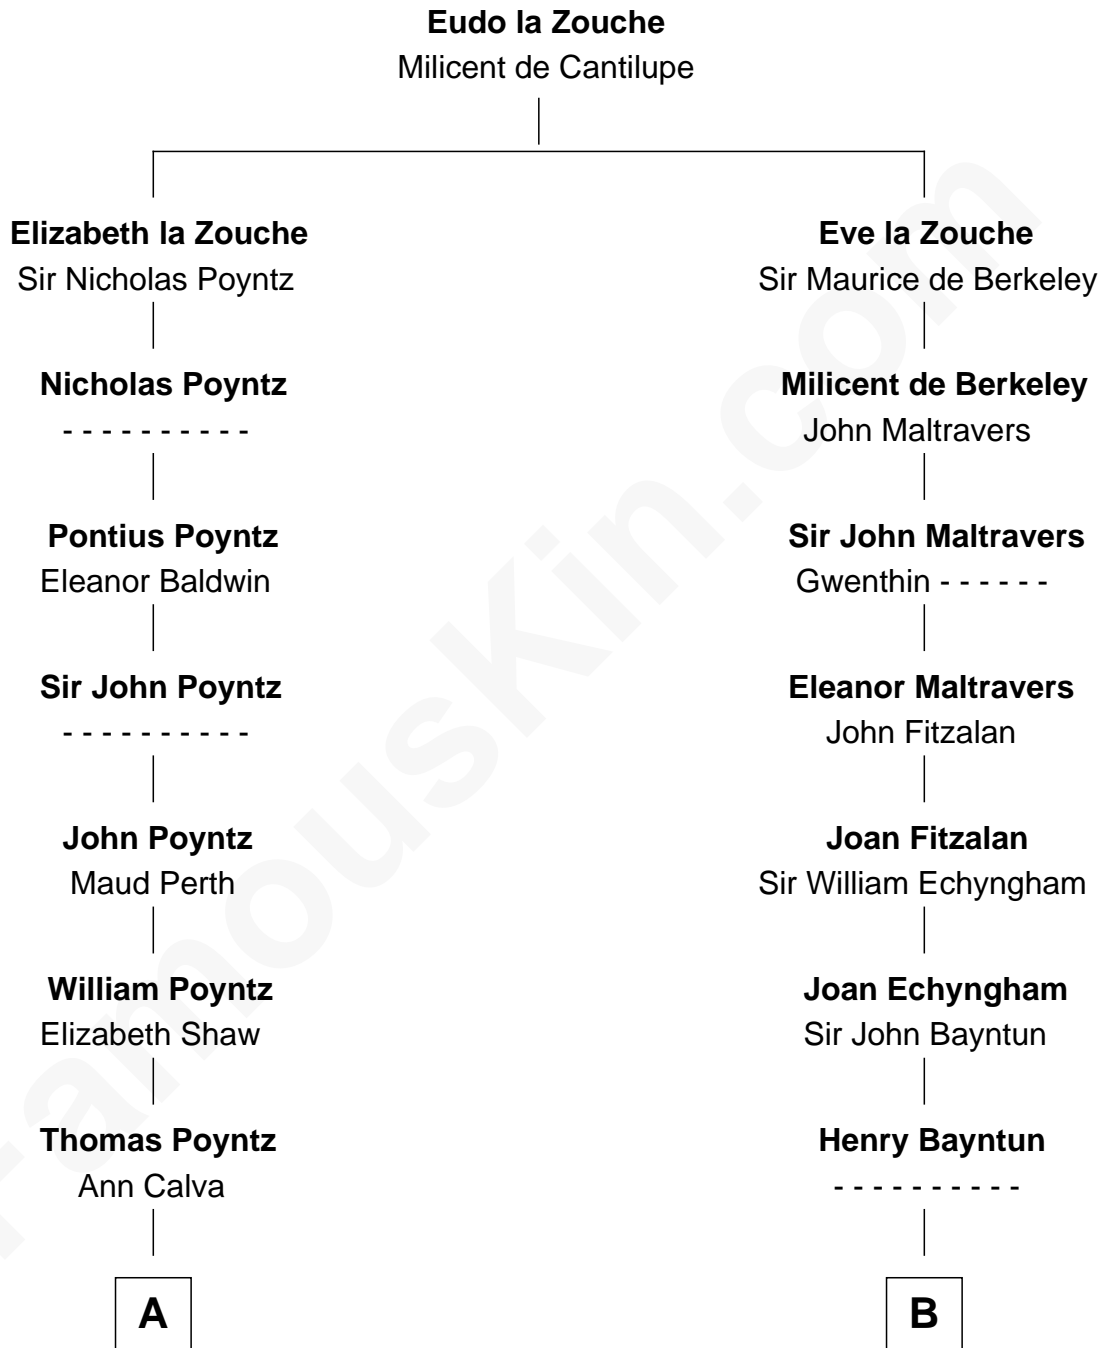

# FamousKin.com Relationship Chart of

**Truman Capote**

*Author of In Cold Blood*

20th cousin 1 time removed of

**A. Bartlett Giamatti**

*Major League Baseball Commissioner*

**C**

**John Brewer Knox**  
Lula Margaret Dinkins

**Mabel Knox**  
Archulus Persons

**Archulus Persons**  
Lillie May Faulk

**Truman Capote**  
*Author of In Cold Blood*

**D**

**Daniel G. Walton**  
Elizabeth Jeanette Aborn

**Arthur Gould Walton**  
Mary Ellen Bartlett