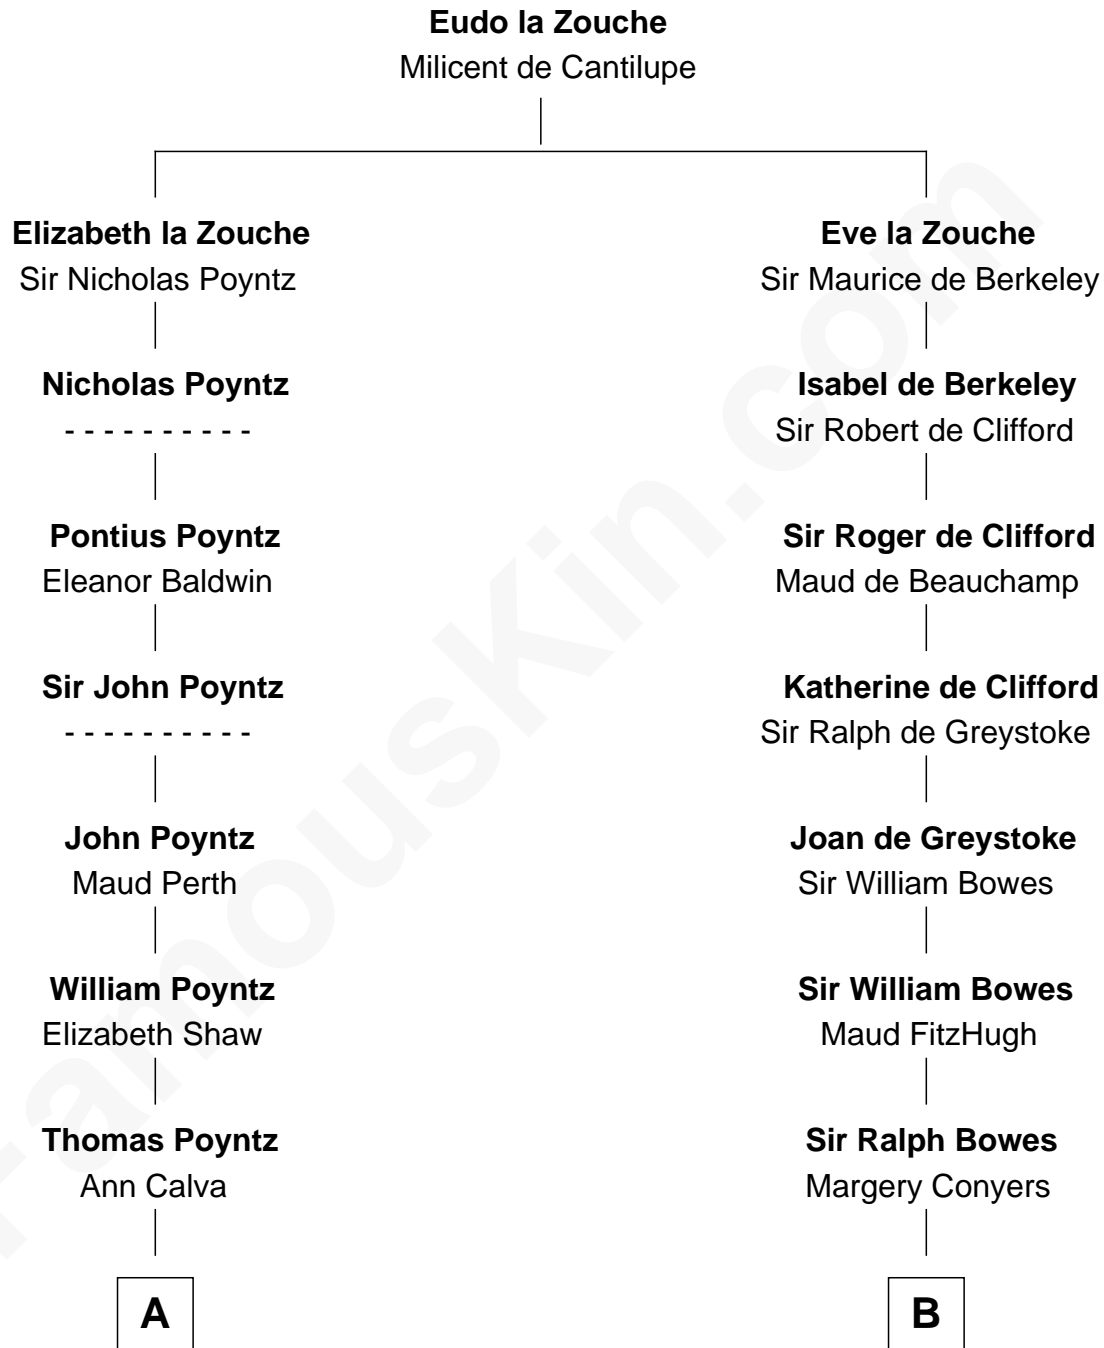

FamousKin.com Relationship Chart of

Truman Capote

Author of In Cold Blood

19th cousin 1 time removed of

William Howard Taft

27th U.S. President

C

John Brewer Knox
Lula Margaret Dinkins

Mabel Knox
Archulus Persons

Archulus Persons
Lillie May Faulk

Truman Capote
Author of In Cold Blood

D

Peter Rawson Taft
Sylvia Howard

Alphonso Taft
Louisa Maria Torrey

William Howard Taft
27th U.S. President