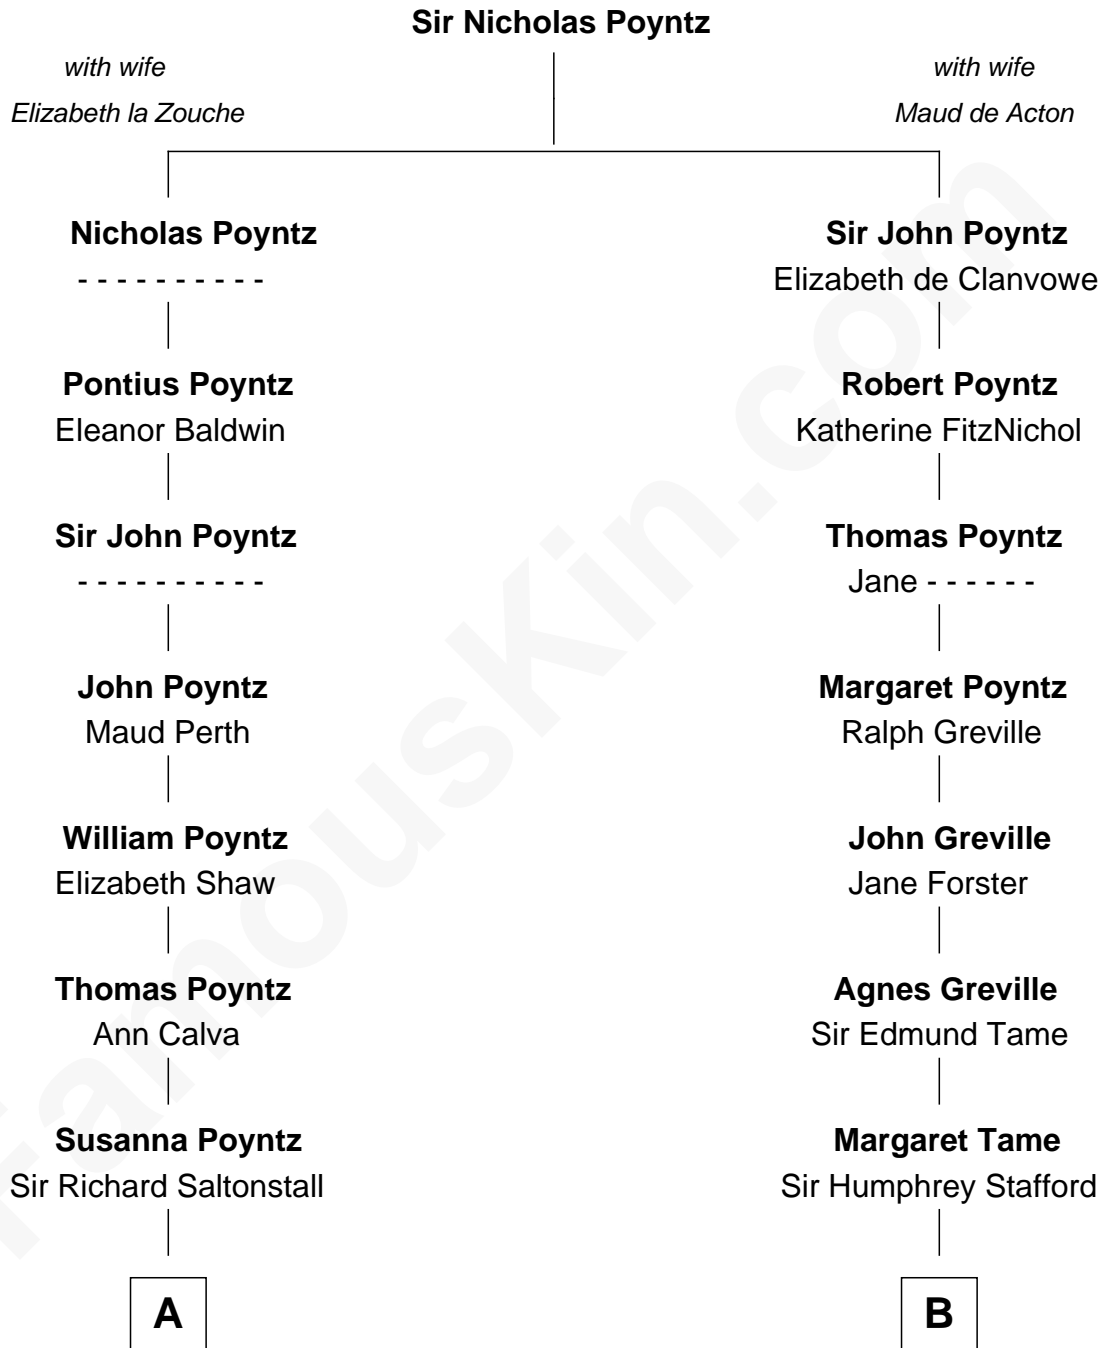

# FamousKin.com Relationship Chart of

**Truman Capote**

*Author of In Cold Blood*

19th cousin 1 time removed of

**Mitt Romney**

*70th Governor of Massachusetts*

**C**

**Mabel Knox**  
Archulus Persons

**Archulus Persons**  
Lillie May Faulk

**Truman Capote**  
*Author of [In Cold Blood](#)*

**D**

**Helaman Pratt**  
Anna Johanna Dorothy Wilcken

**Anna Amelia Pratt**  
Gaskell Samuel Romney

**George Wilcken Romney**  
Lenore Emily LaFount

**Mitt Romney**  
*70th Governor of Massachusetts*