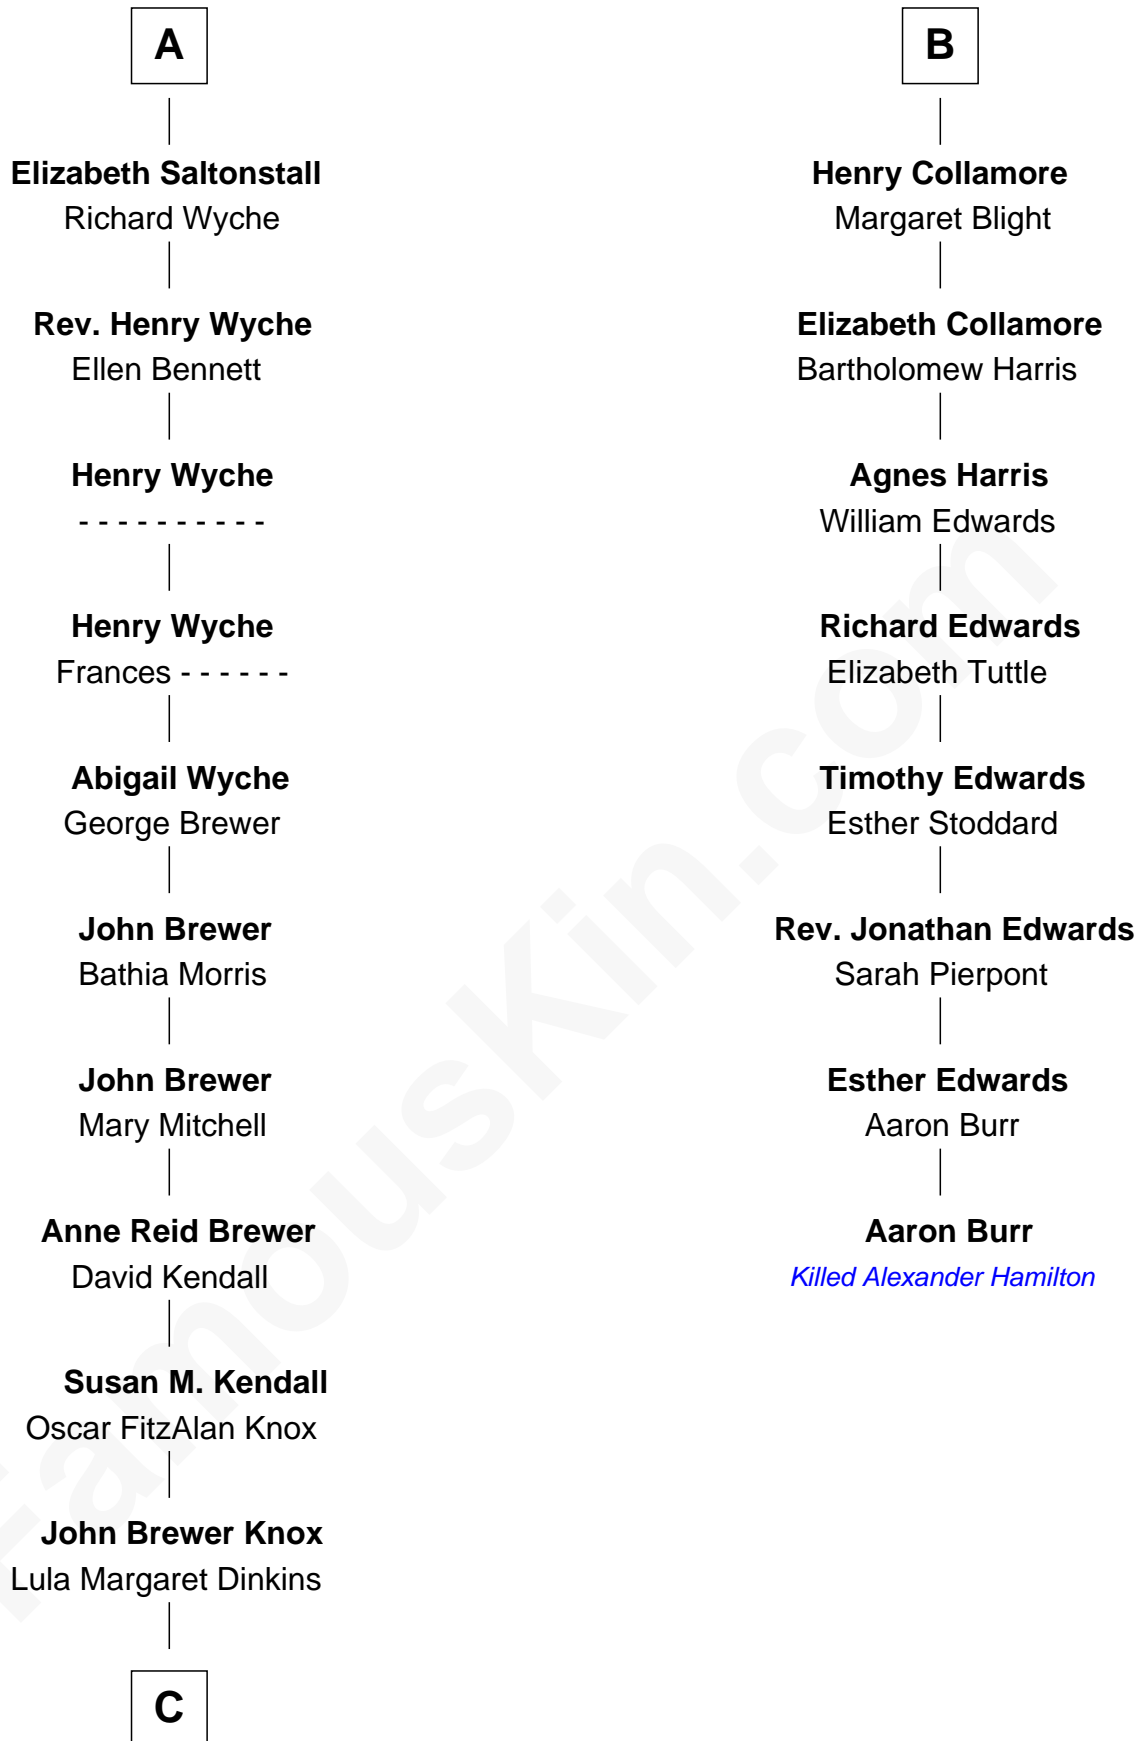

# FamousKin.com Relationship Chart of

**Truman Capote**

*Author of In Cold Blood*

14th cousin 5 times removed of

**Aaron Burr**

*Killed Alexander Hamilton*

**Robert Poyntz**

Katherine FitzNichol

**Sir John Poyntz**

**Sir Nicholas Poyntz**

Elizabeth Mill

-----  
**John Poyntz**

Maud Perth

**Humphrey Poyntz**

Elizabeth Pollard

**William Poyntz**

Elizabeth Shaw

**William Poyntz**

-----

**Thomas Poyntz**

Ann Calva

**Wilmot Poyntz**

Thomas Hext

**Susanna Poyntz**

Sir Richard Saltonstall

**Margery Hext**

John Collamore

**A**

**B**

**C**