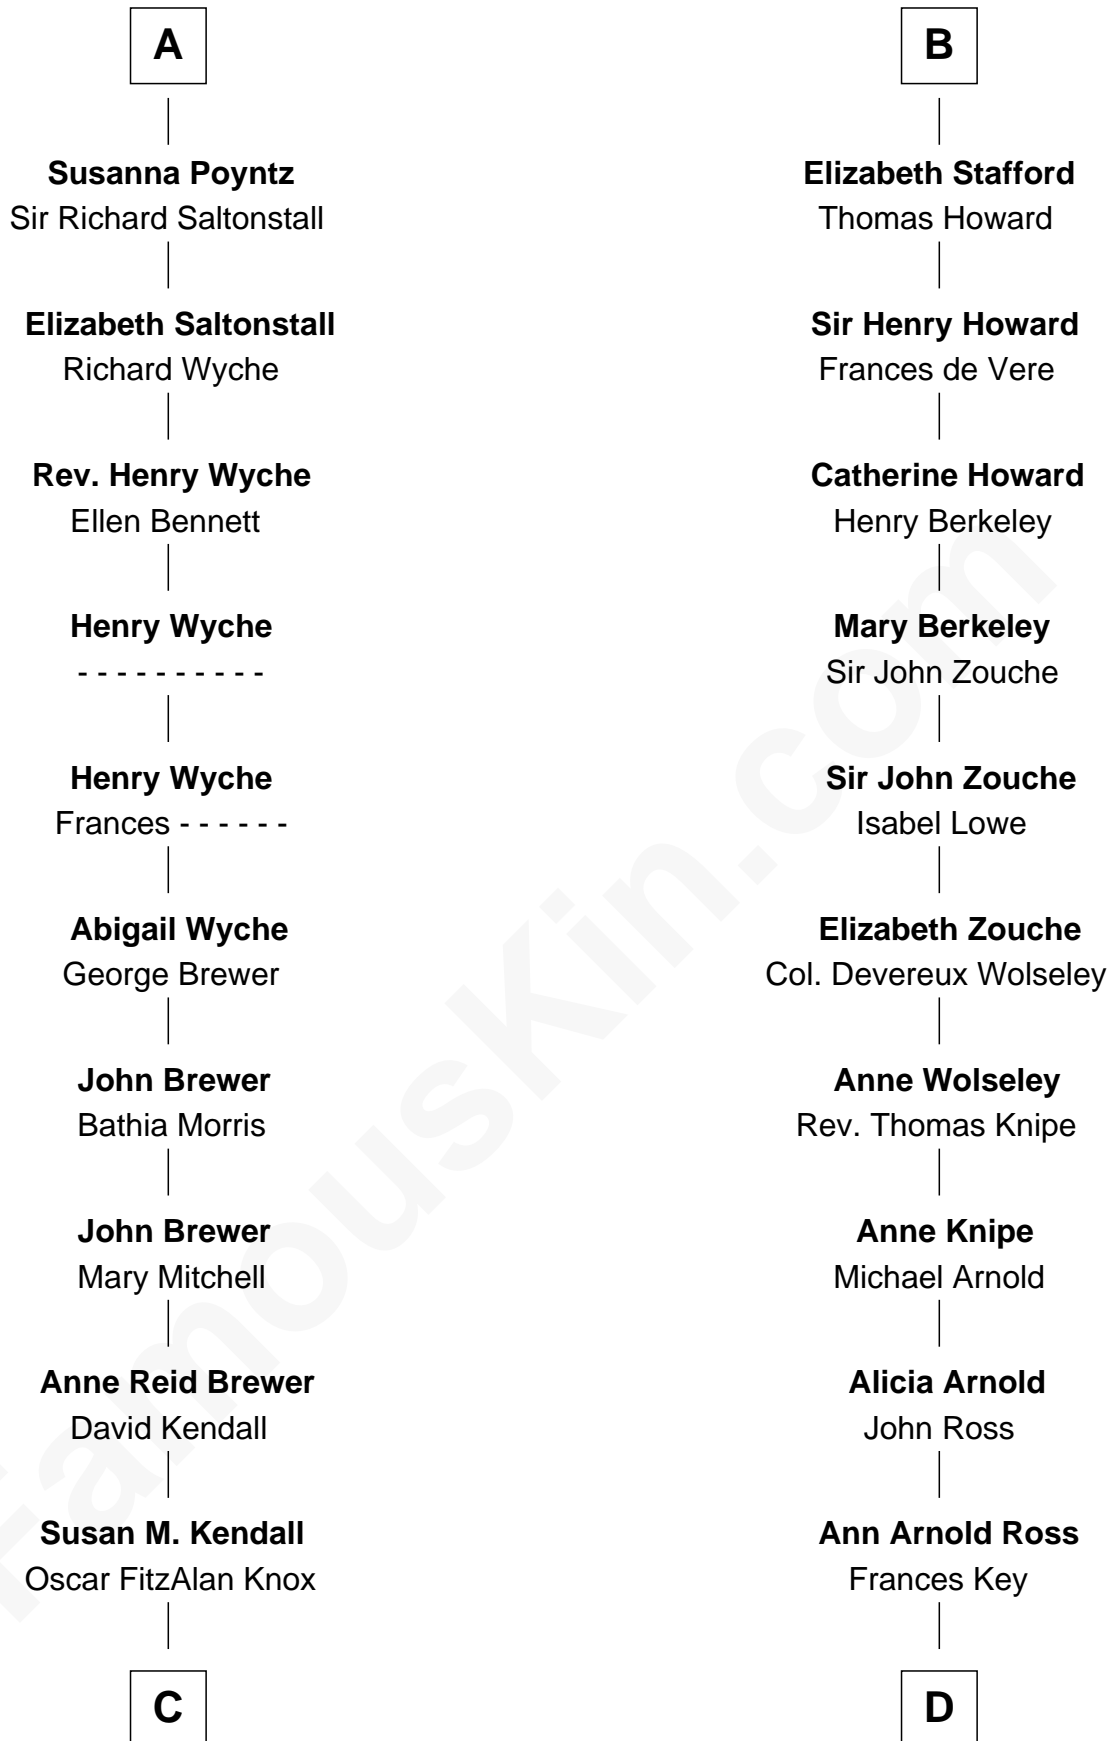

## Relationship Chart of

### Truman Capote

*Author of In Cold Blood*

18th cousin 2 times removed of

### Francis Scott Key

*Author of "The Star Spangled Banner"*

**C**

**John Brewer Knox**  
Lula Margaret Dinkins

**Mabel Knox**  
Archulus Persons

**Archulus Persons**  
Lillie May Faulk

**Truman Capote**  
*Author of [In Cold Blood](#)*