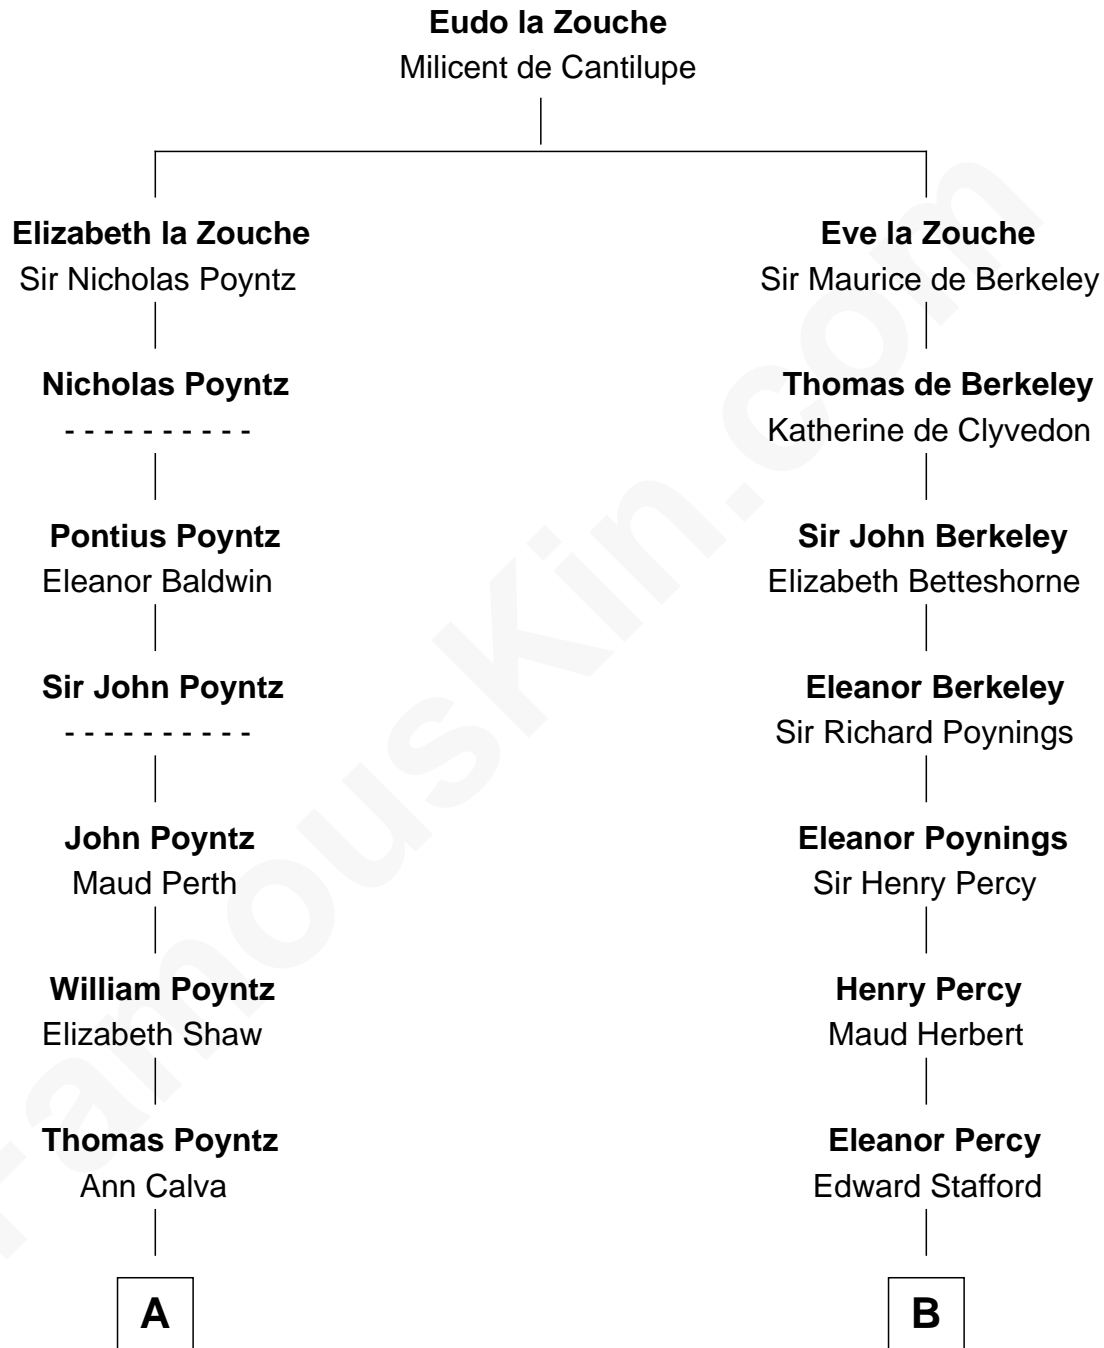

## Relationship Chart of

### Truman Capote

*Author of In Cold Blood*

18th cousin 2 times removed of

### Francis Scott Key

*Author of "The Star Spangled Banner"*

**C**

**John Brewer Knox**  
Lula Margaret Dinkins

**Mabel Knox**  
Archulus Persons

**Archulus Persons**  
Lillie May Faulk

**Truman Capote**  
*Author of [In Cold Blood](#)*