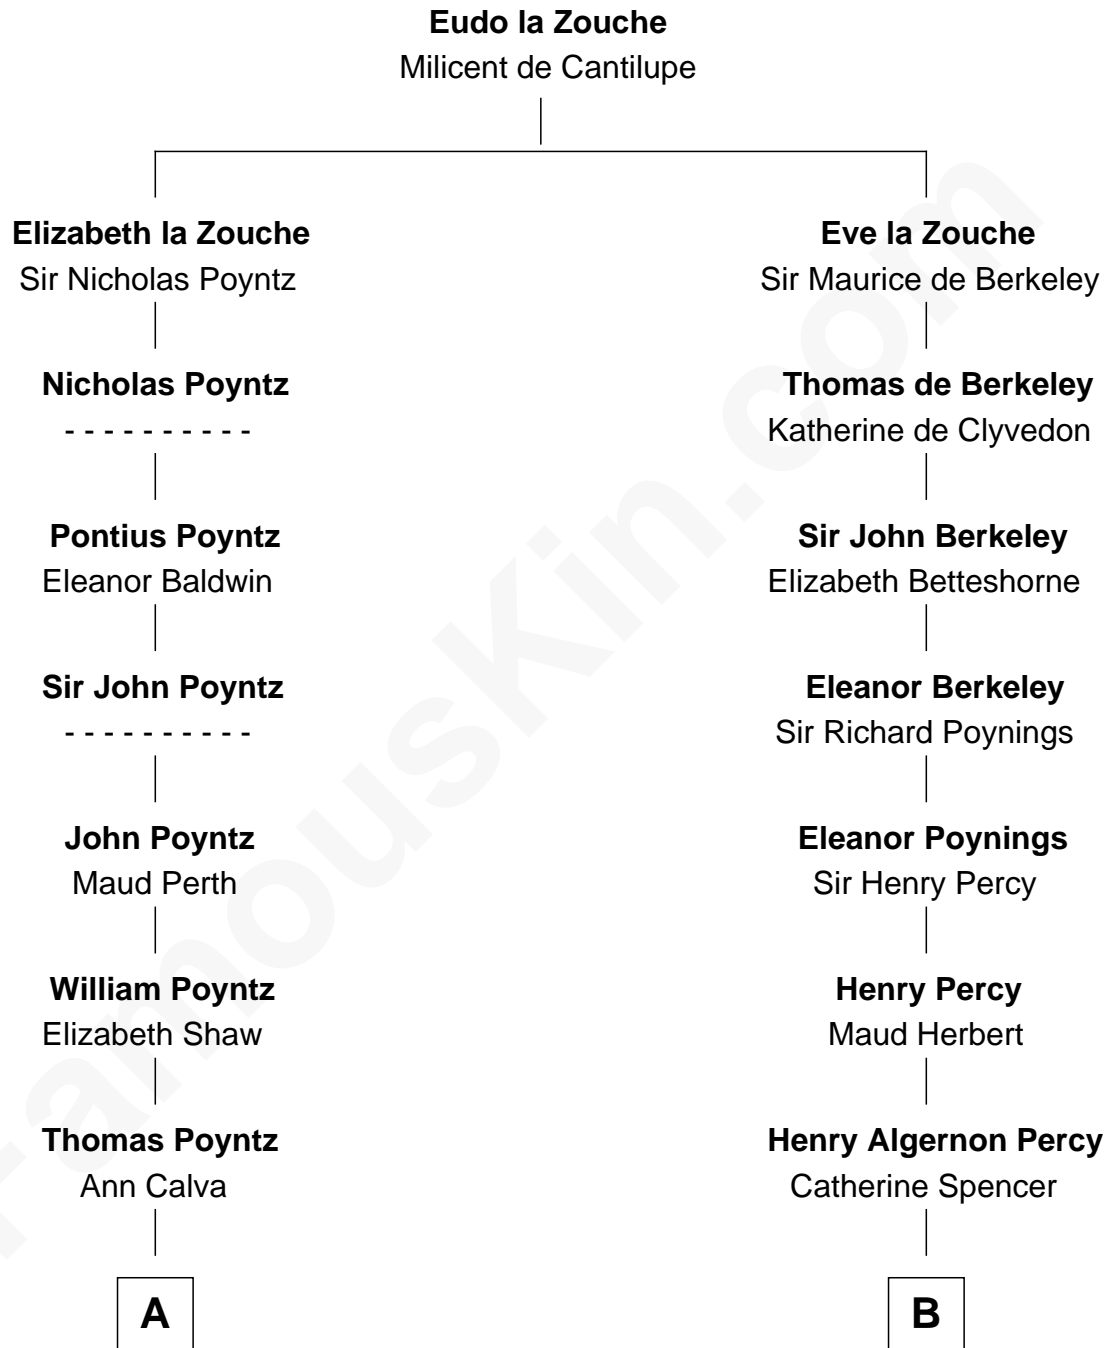

FamousKin.com

Relationship Chart of Truman Capote

Author of In Cold Blood

20th cousin 1 time removed of

Camilla Parker Bowles

Queen Consort of the United Kingdom

C

John Brewer Knox
Lula Margaret Dinkins

Mabel Knox
Archulus Persons

Archulus Persons
Lillie May Faulk

Truman Capote
Author of In Cold Blood

D

William Coutts Keppel
Sophia Mary McNab

George Keppel
Alice Frederica Edmonstone

Sonia Rosemary Keppel
Roland Calvert Cubitt