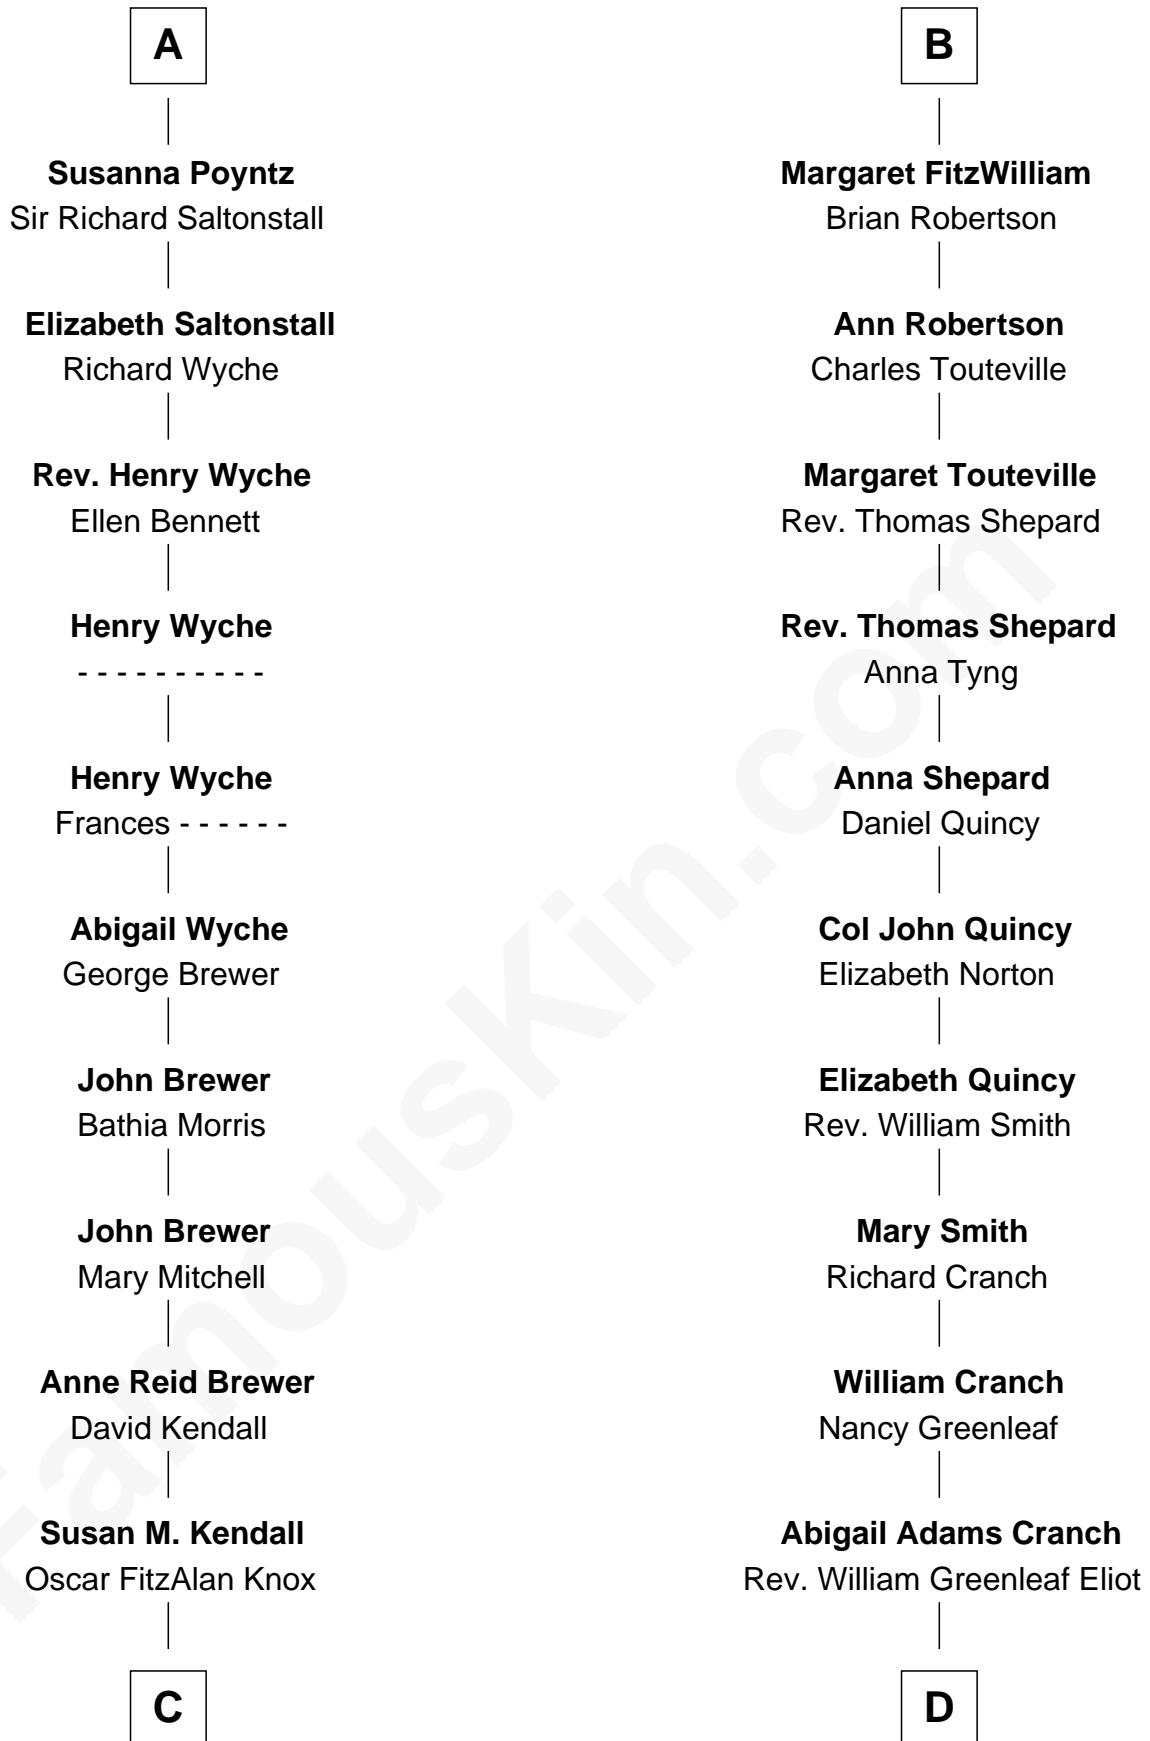

FamousKin.com Relationship Chart of

Truman Capote

Author of In Cold Blood

18th cousin 2 times removed of

T. S. Eliot

Poet and Playwright

Eudo la Zouche
Milicent de Cantilupe

Elizabeth la Zouche
Sir Nicholas Poyntz

Thomas de Greene

Sir Henry Greene

Katherine Drayton

Sir Henry de Greene

Matilda de Mauduit

Eleanor Greene

Sir John FitzWilliam

John FitzWilliam

Helen Villiers

Sir William FitzWilliam

Anne Hawes

Richard FitzWilliam

Elizabeth Knyvet

B

C

John Brewer Knox
Lula Margaret Dinkins