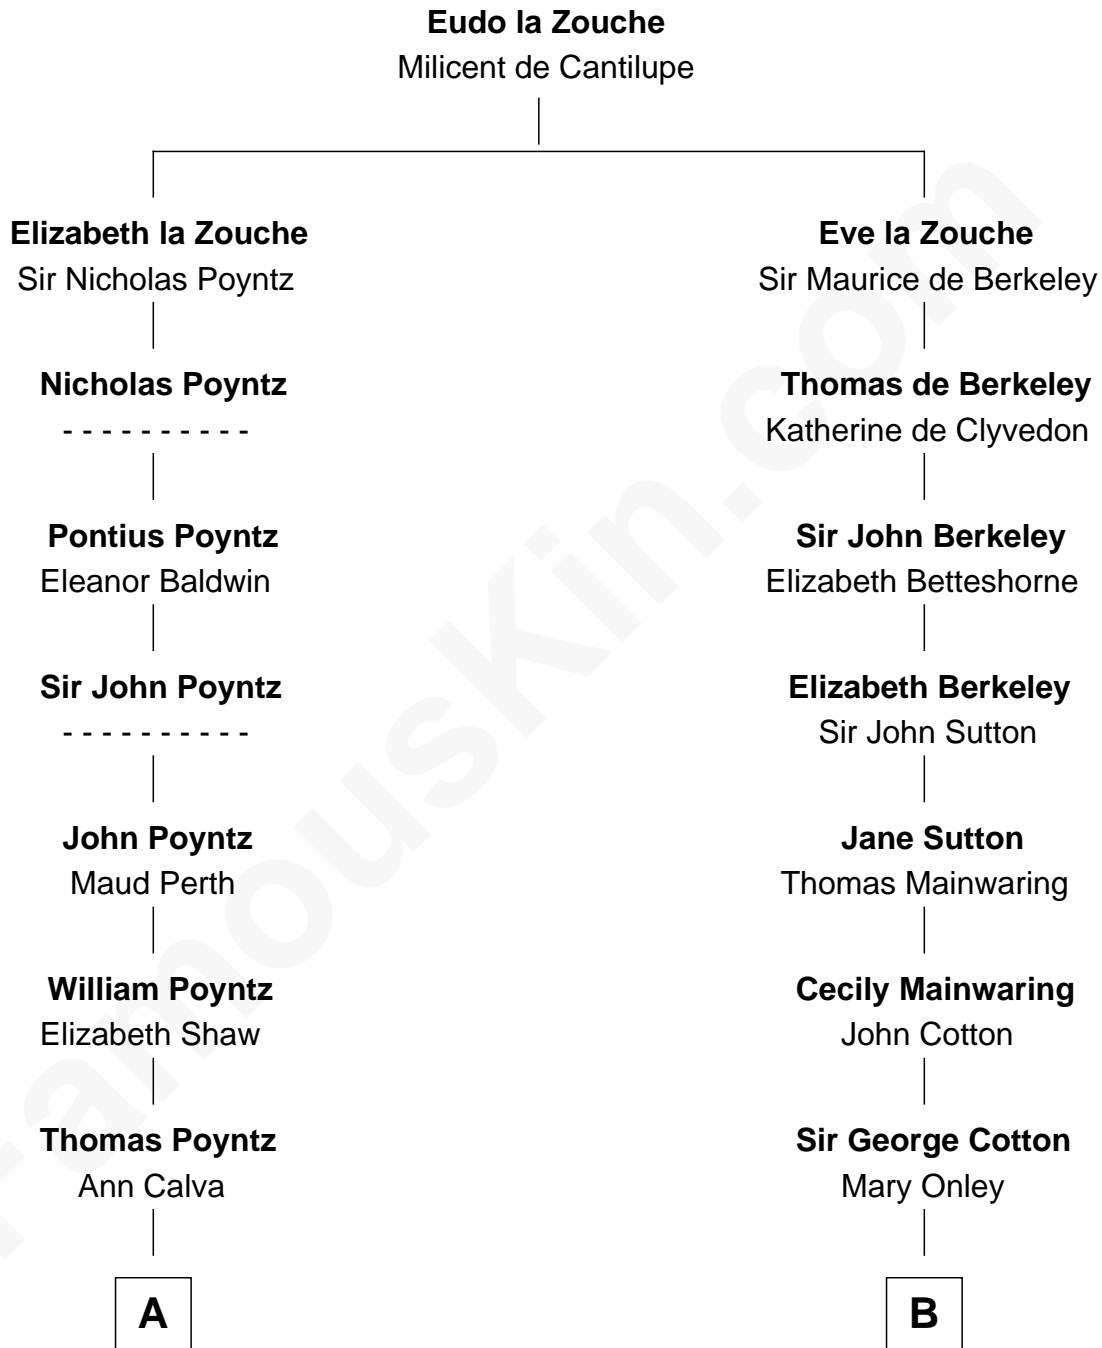

FamousKin.com Relationship Chart of

Truman Capote

Author of In Cold Blood

16th cousin 4 times removed of

Grover Cleveland

22nd and 24th U.S. President

C

—
John Brewer Knox
Lula Margaret Dinkins

—
Mabel Knox
Archulus Persons

—
Archulus Persons
Lillie May Faulk

—
Truman Capote
Author of In Cold Blood

FamousKin.com