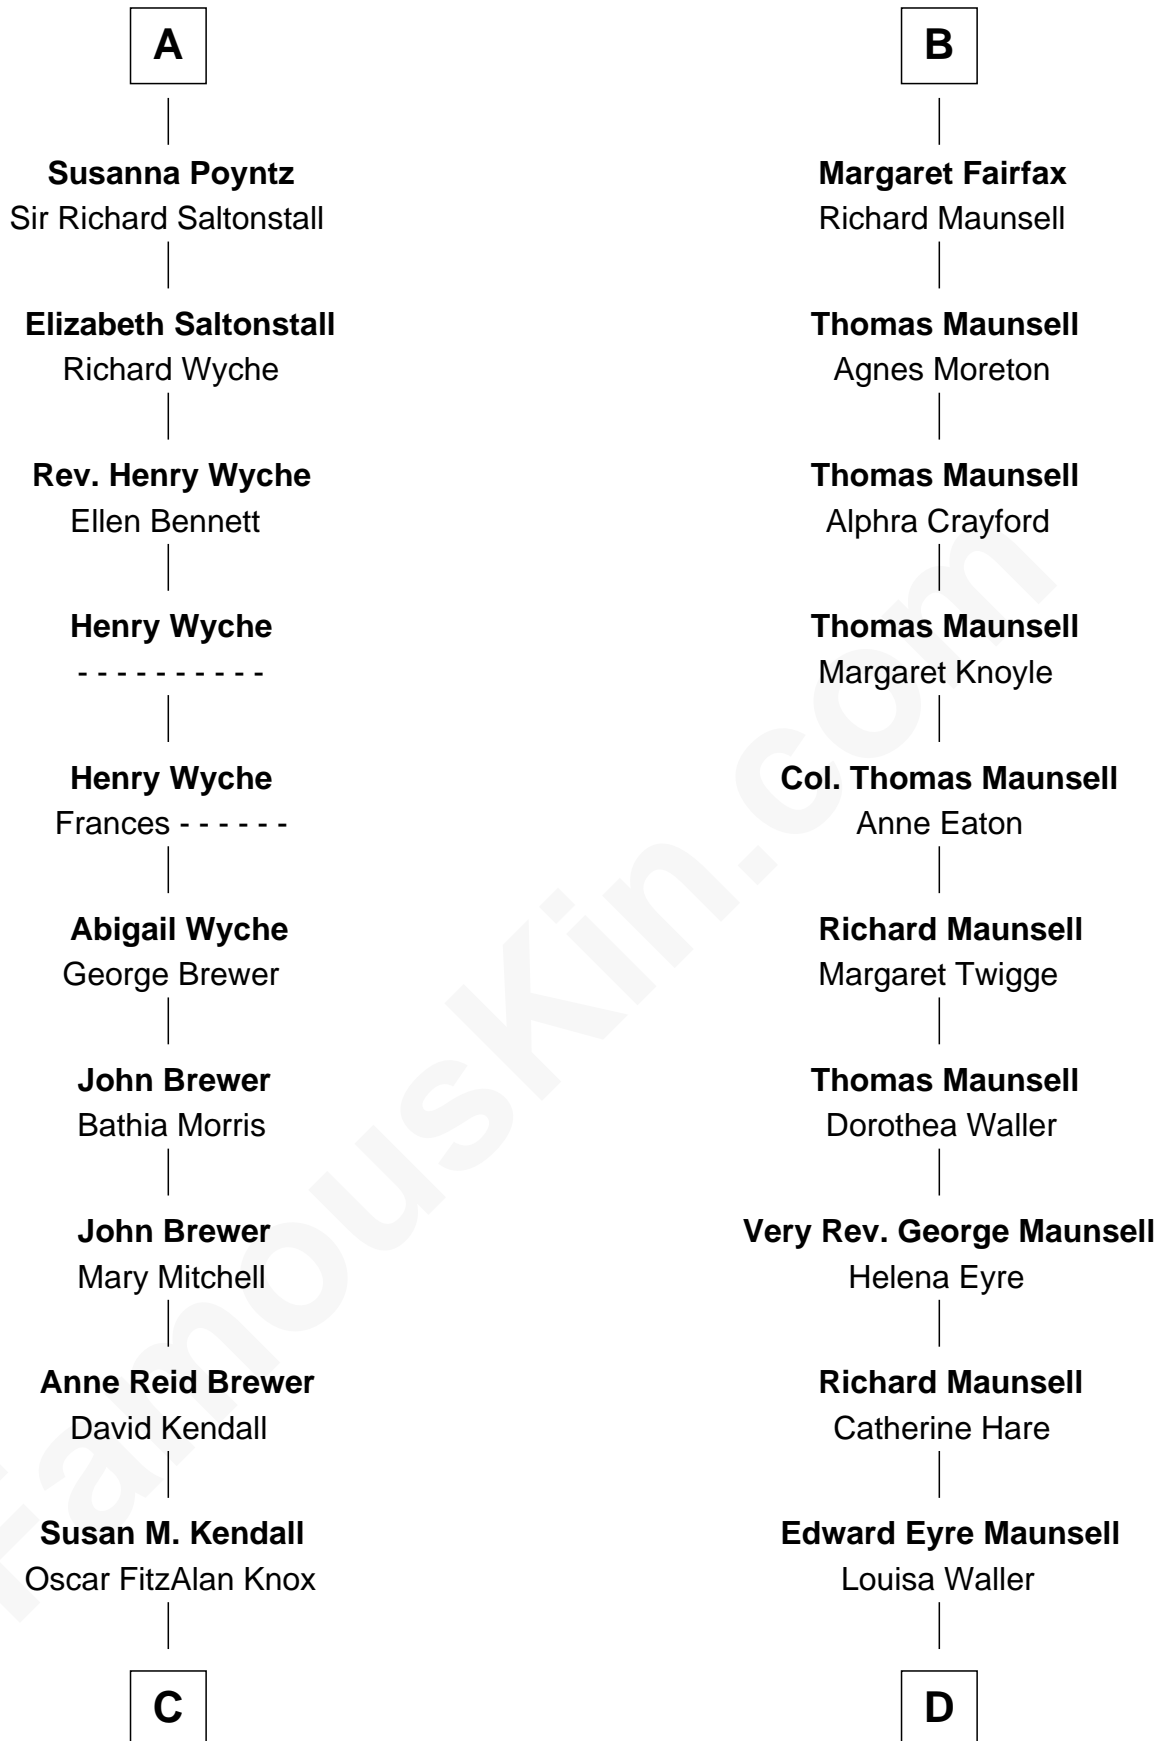

FamousKin.com Relationship Chart of

Truman Capote

Author of In Cold Blood

20th cousin 1 time removed of

Phoebe Waller-Bridge

Theatre, TV and Movie Actress

C

John Brewer Knox
Lula Margaret Dinkins

Mabel Knox
Archulus Persons

Archulus Persons
Lillie May Faulk

Truman Capote
Author of In Cold Blood

D

Florence Catherine Maunsell
Rev. Theodosius Cotterell Henry Ward-Boughton-Leigh

Elsie Noëline Waller Ward-Boughton-Leigh
Rev. Horace Fitzhenry Waller-Bridge