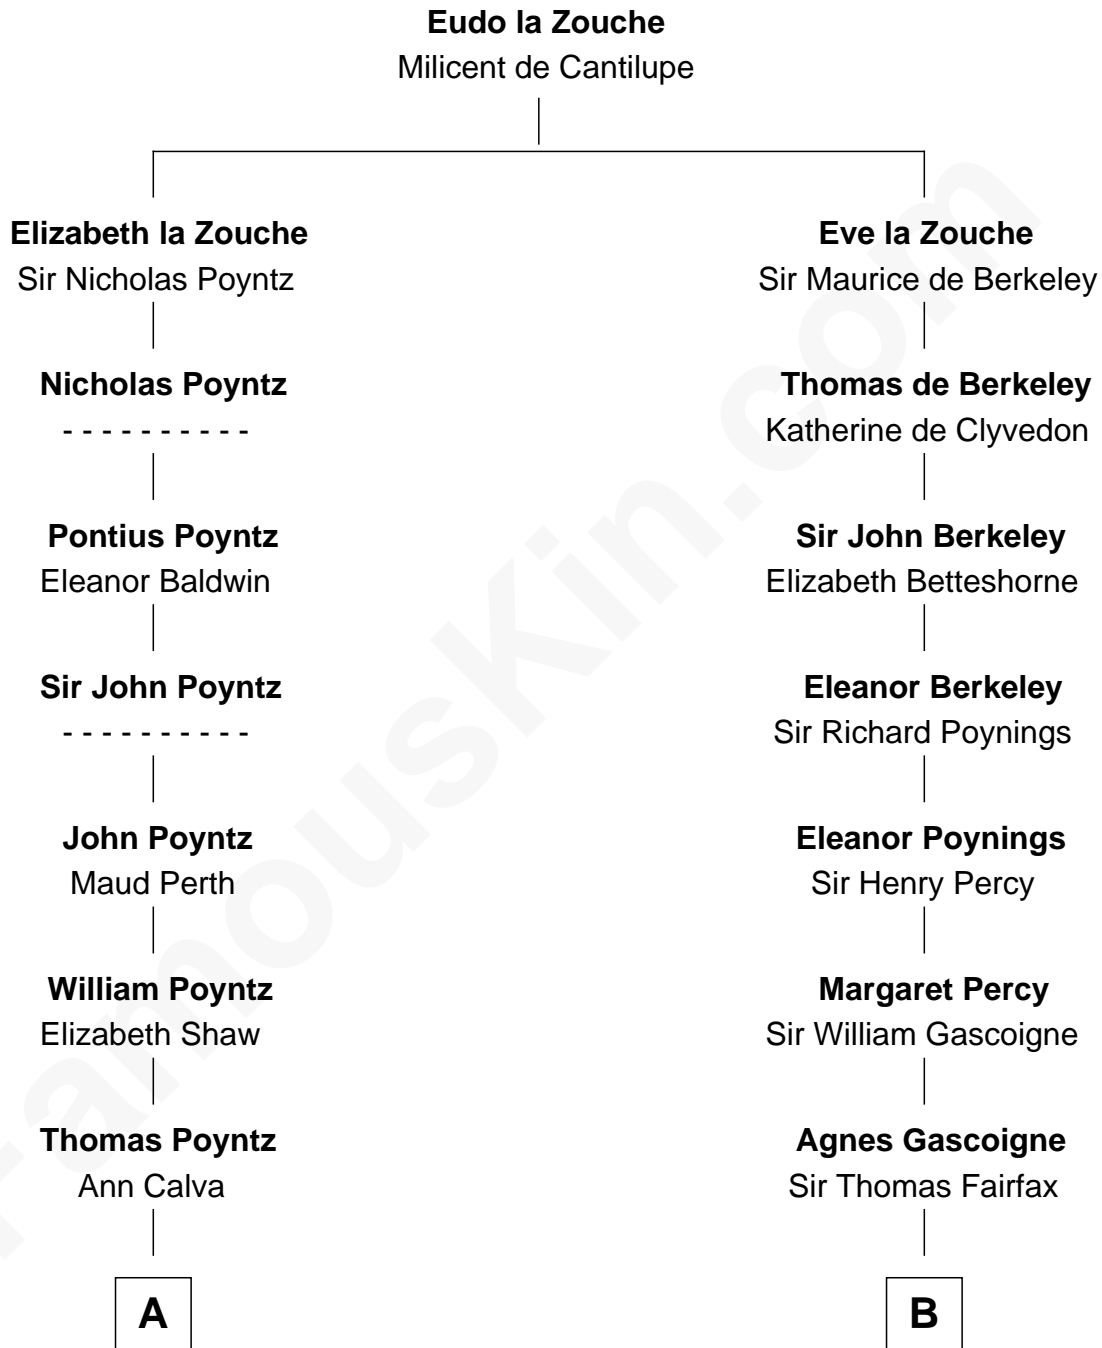

FamousKin.com Relationship Chart of

Truman Capote

Author of In Cold Blood

20th cousin 1 time removed of

Phoebe Waller-Bridge

Theatre, TV and Movie Actress

C

John Brewer Knox
Lula Margaret Dinkins

Mabel Knox
Archulus Persons

Archulus Persons
Lillie May Faulk

Truman Capote
Author of In Cold Blood

D

Florence Catherine Maunsell
Rev. Theodosius Cotterell Henry Ward-Boughton-Leigh

Elsie Noëline Waller Ward-Boughton-Leigh
Rev. Horace Fitzhenry Waller-Bridge