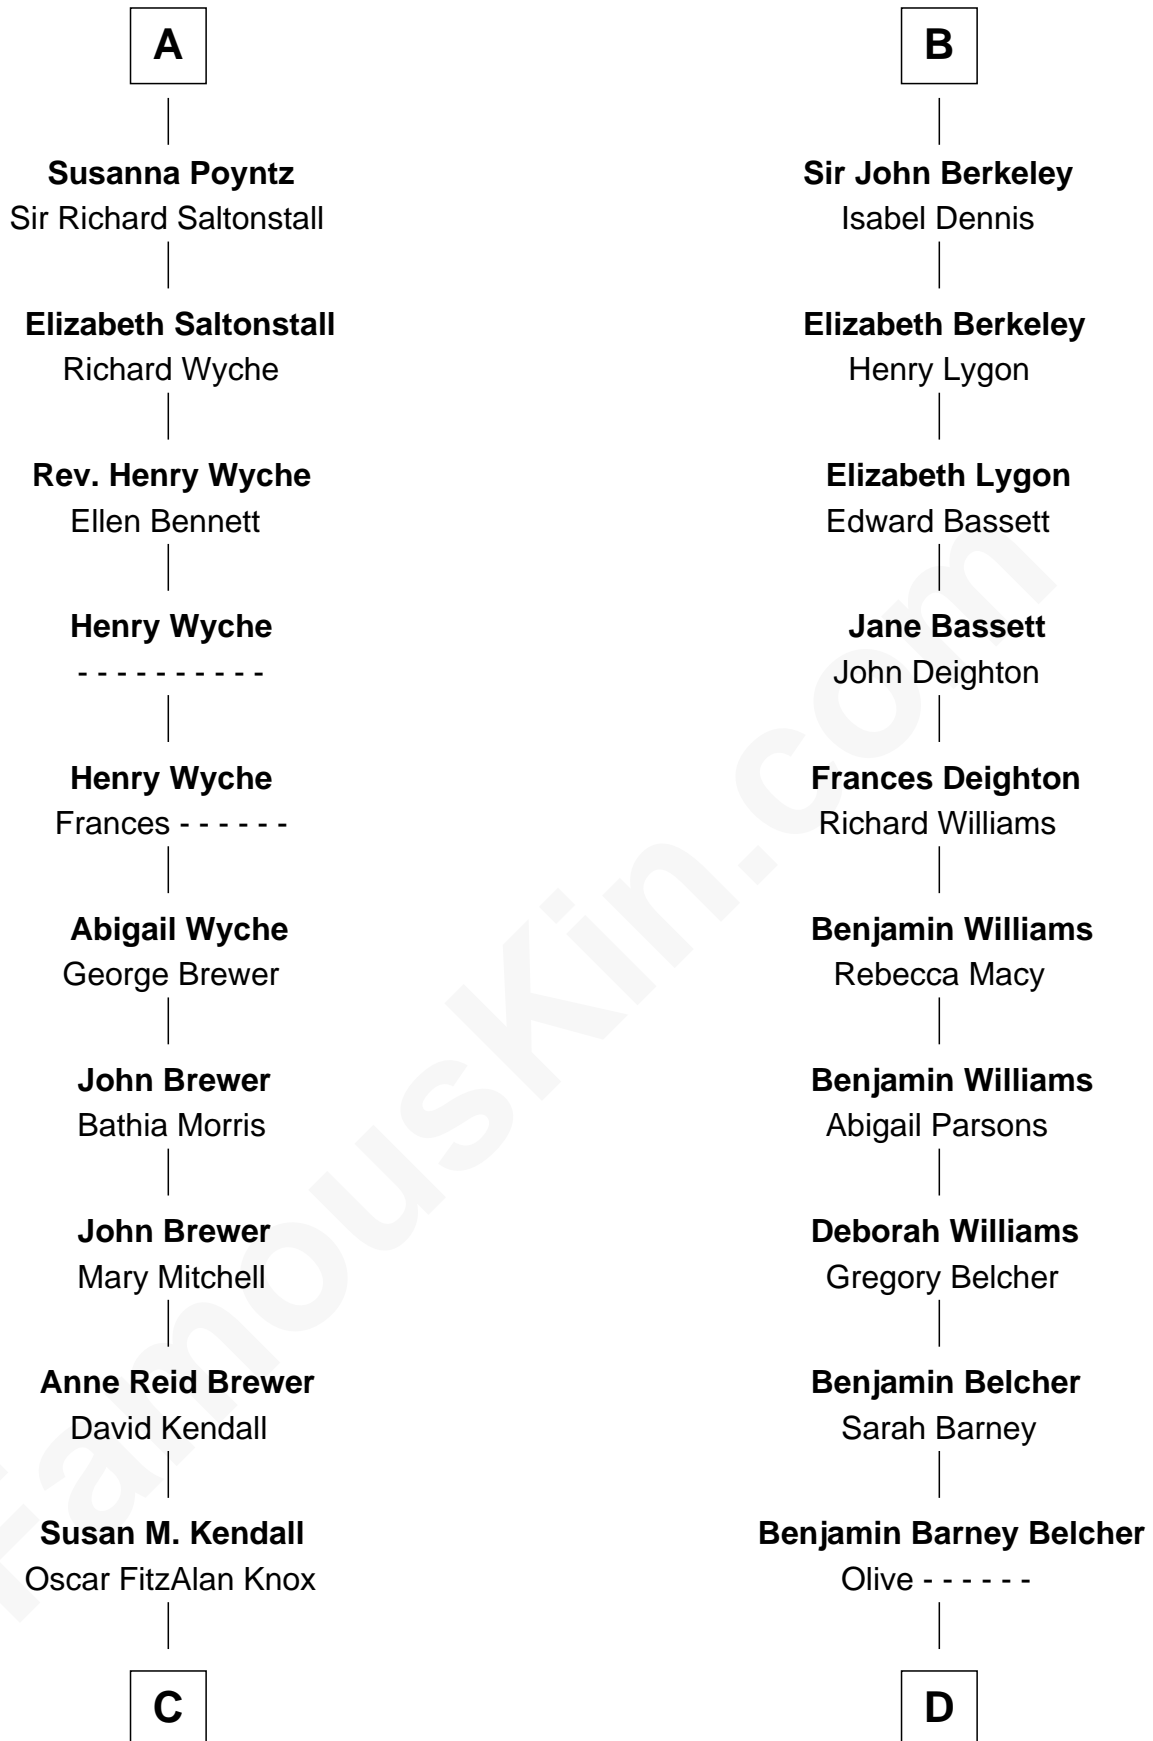

## Relationship Chart of Truman Capote

*Author of In Cold Blood*

19th cousin 1 time removed of

## General Douglas MacArthur

*U.S. Army - World War II*

**C**

**John Brewer Knox**  
Lula Margaret Dinkins

**Mabel Knox**  
Archulus Persons

**Archulus Persons**  
Lillie May Faulk

**Truman Capote**  
*Author of In Cold Blood*

**D**

**Aurelia Belcher**  
Arthur MacArthur

**Gen. Arthur MacArthur**  
Mary Pinckney Hardy

**General Douglas MacArthur**  
*U.S. Army - World War II*

FamousKin.com