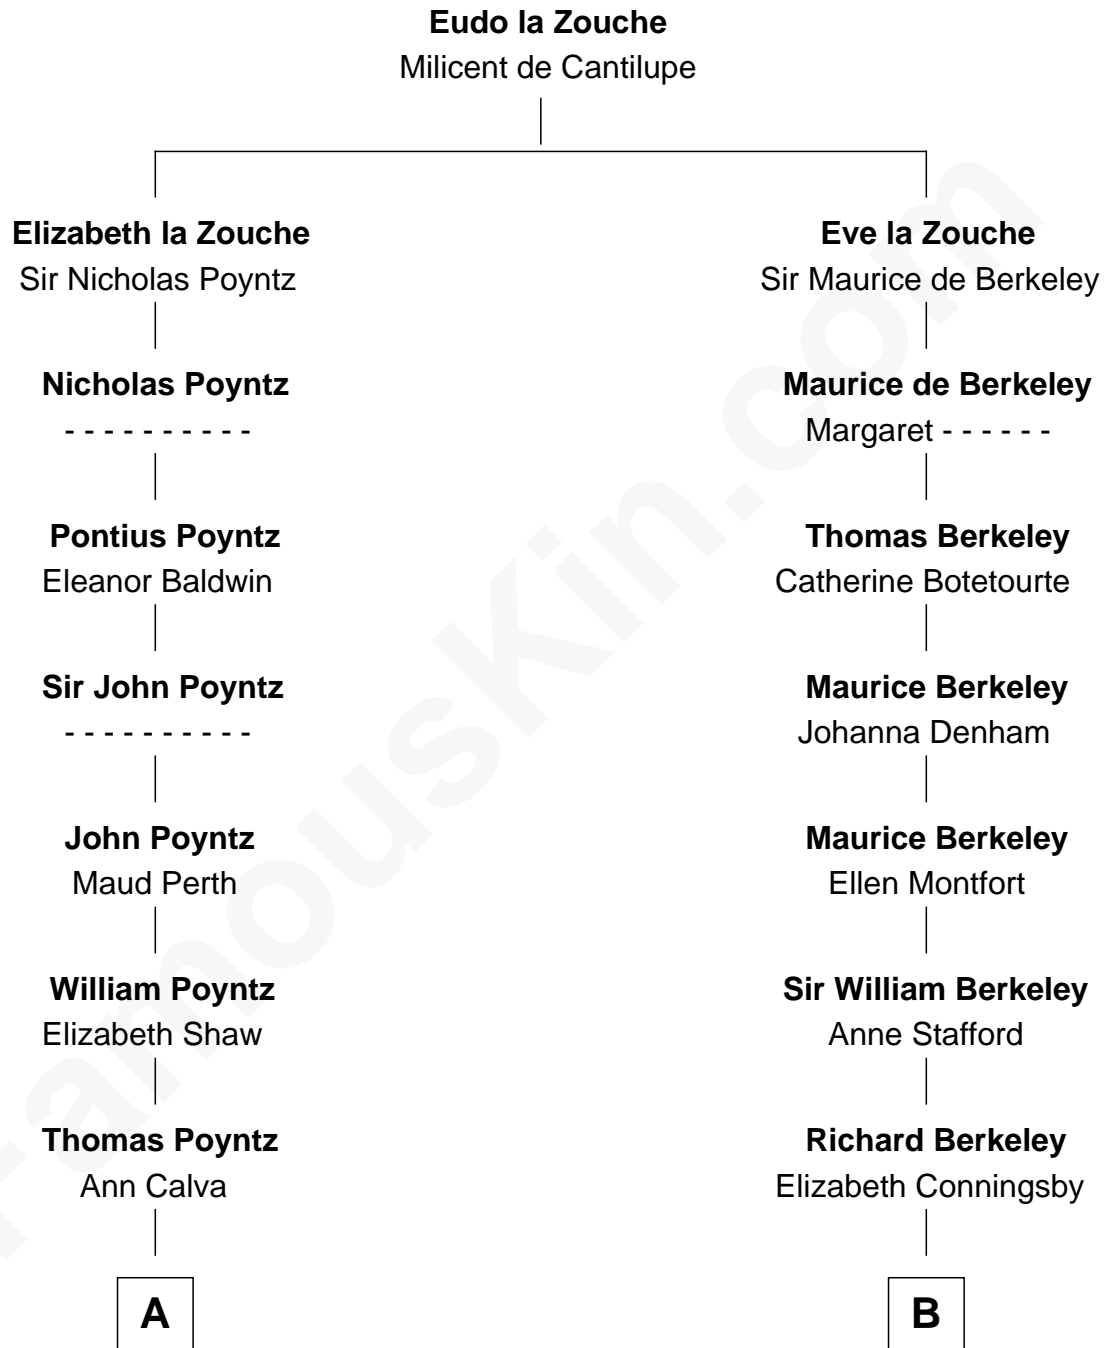

# FamousKin.com

## Relationship Chart of Truman Capote

*Author of In Cold Blood*

19th cousin 1 time removed of

## General Douglas MacArthur

*U.S. Army - World War II*

**C**

**John Brewer Knox**  
Lula Margaret Dinkins

**Mabel Knox**  
Archulus Persons

**Archulus Persons**  
Lillie May Faulk

**Truman Capote**  
*Author of In Cold Blood*

**D**

**Aurelia Belcher**  
Arthur MacArthur

**Gen. Arthur MacArthur**  
Mary Pinckney Hardy

**General Douglas MacArthur**  
*U.S. Army - World War II*

FamousKin.com