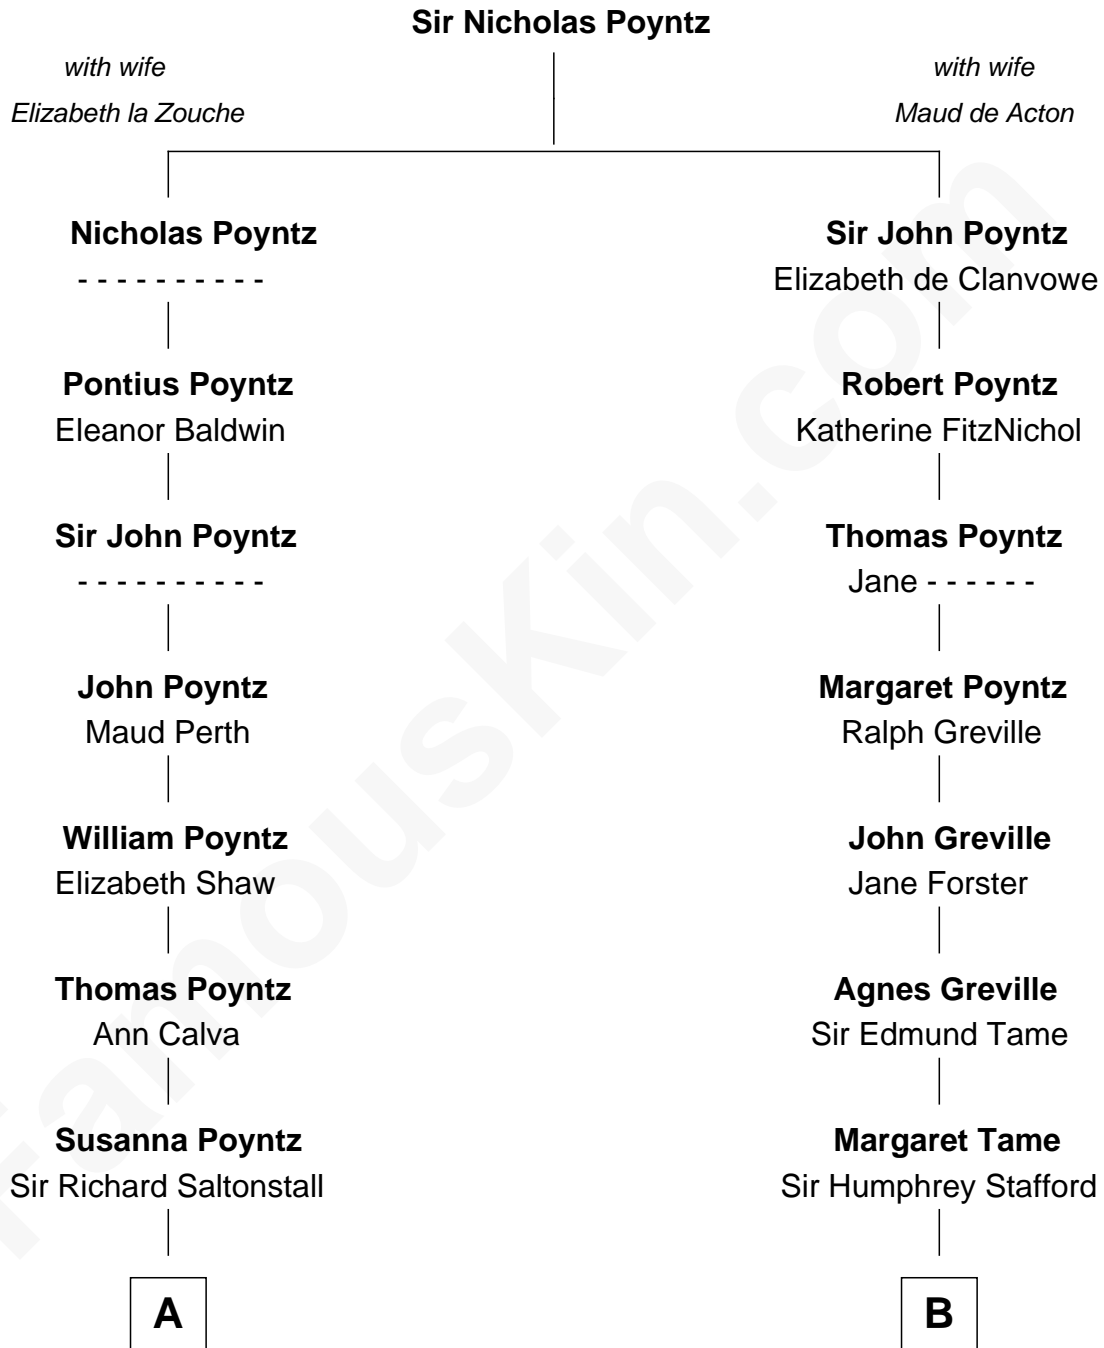

FamousKin.com Relationship Chart of

Truman Capote

Author of In Cold Blood

19th cousin 1 time removed of

Kyra Sedgwick

TV and Movie Actress

C

Mabel Knox
Archulus Persons