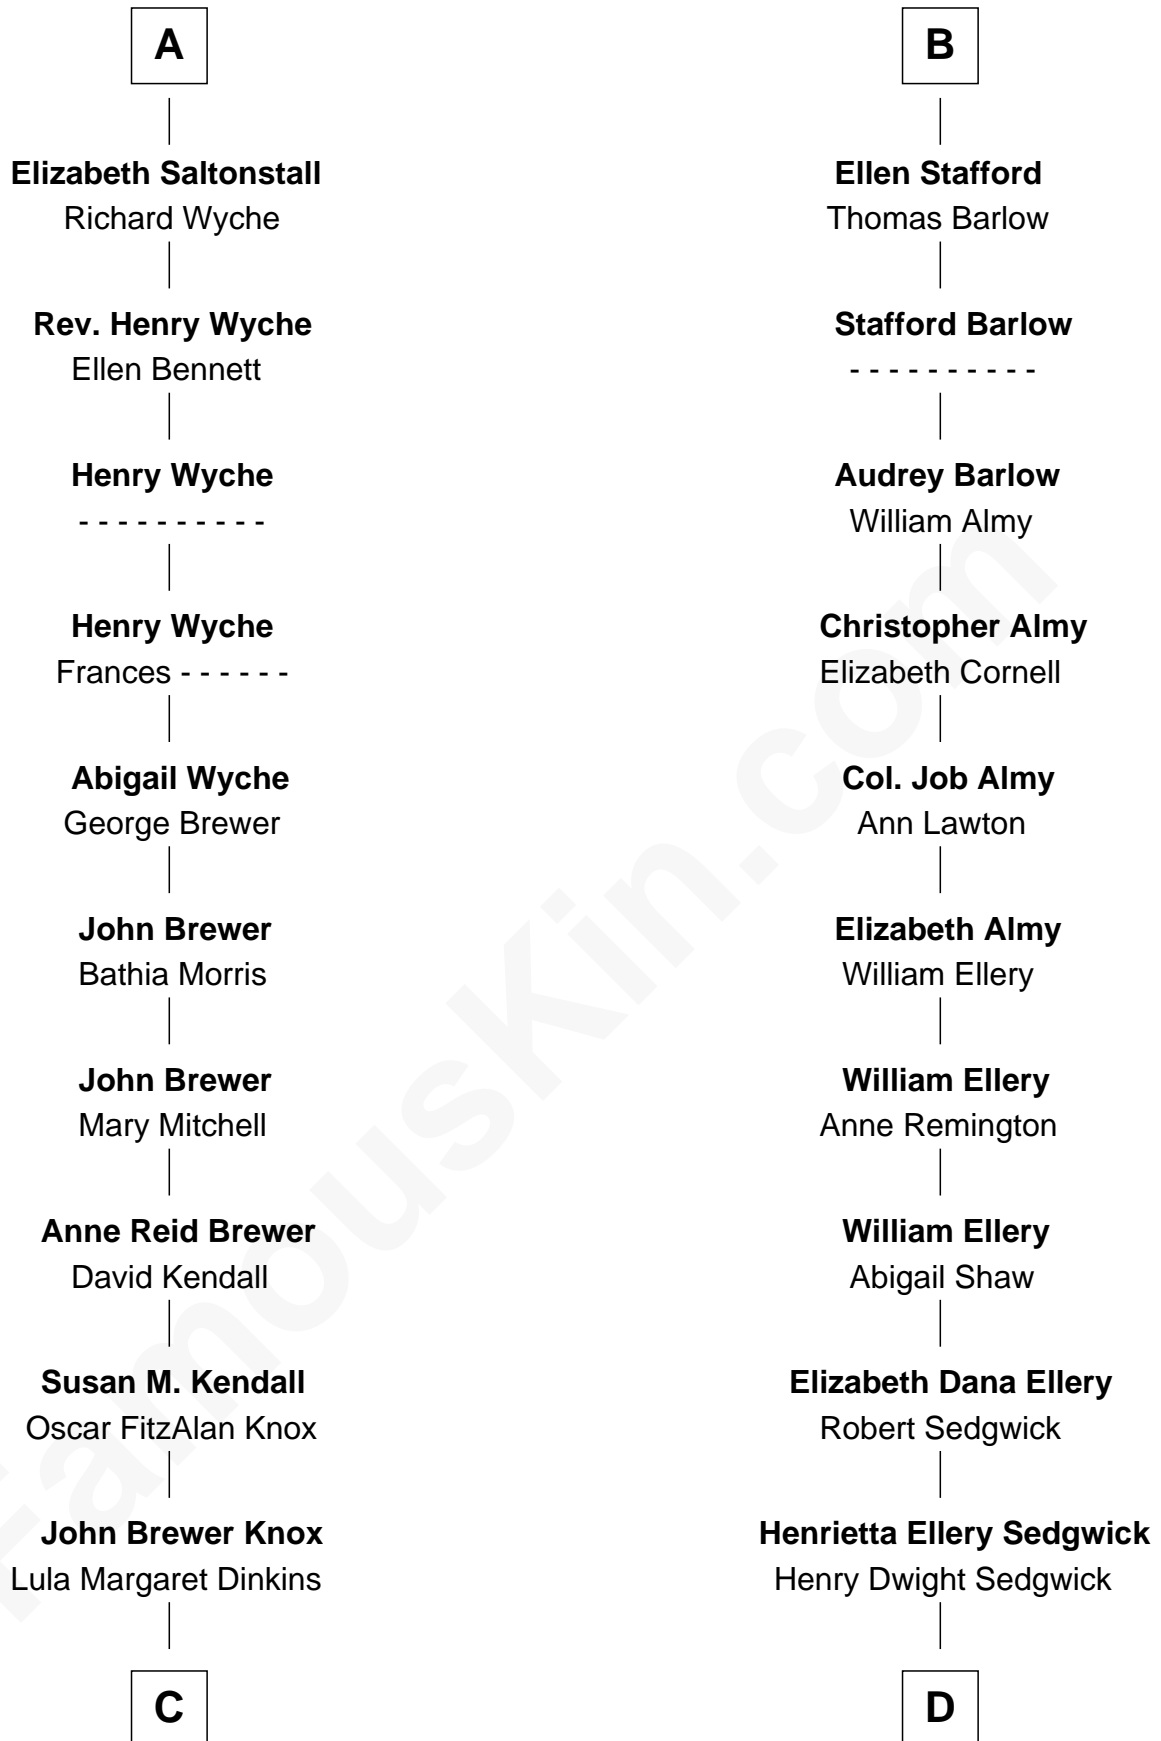

FamousKin.com Relationship Chart of

Truman Capote

Author of In Cold Blood

19th cousin 1 time removed of

Kyra Sedgwick

TV and Movie Actress

C

Mabel Knox
Archulus Persons