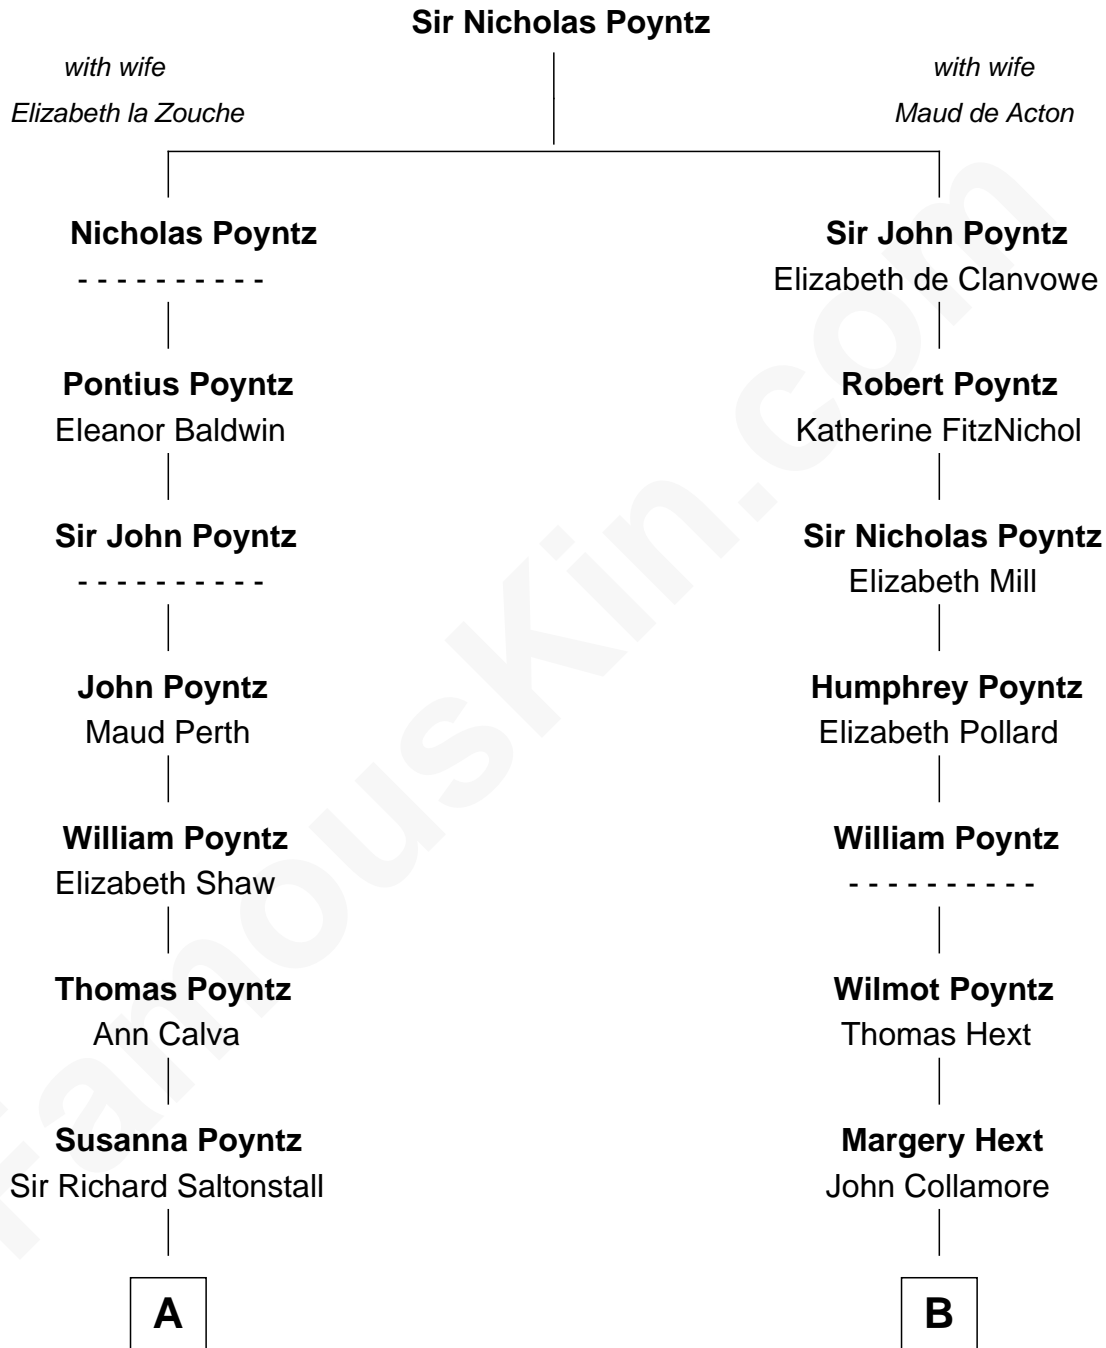

FamousKin.com Relationship Chart of

Truman Capote

Author of In Cold Blood

19th cousin 1 time removed of

Louie Anderson

Comedian and Game Show Host

C

Mabel Knox
Archulus Persons

Archulus Persons
Lillie May Faulk

Truman Capote
Author of [In Cold Blood](#)

D

James Franklin Prouty
Sarah Catharine Chaffin

Charles Milton Prouty
Mary Bertha Winders

Ora Zella Prouty
Louis William Anderson