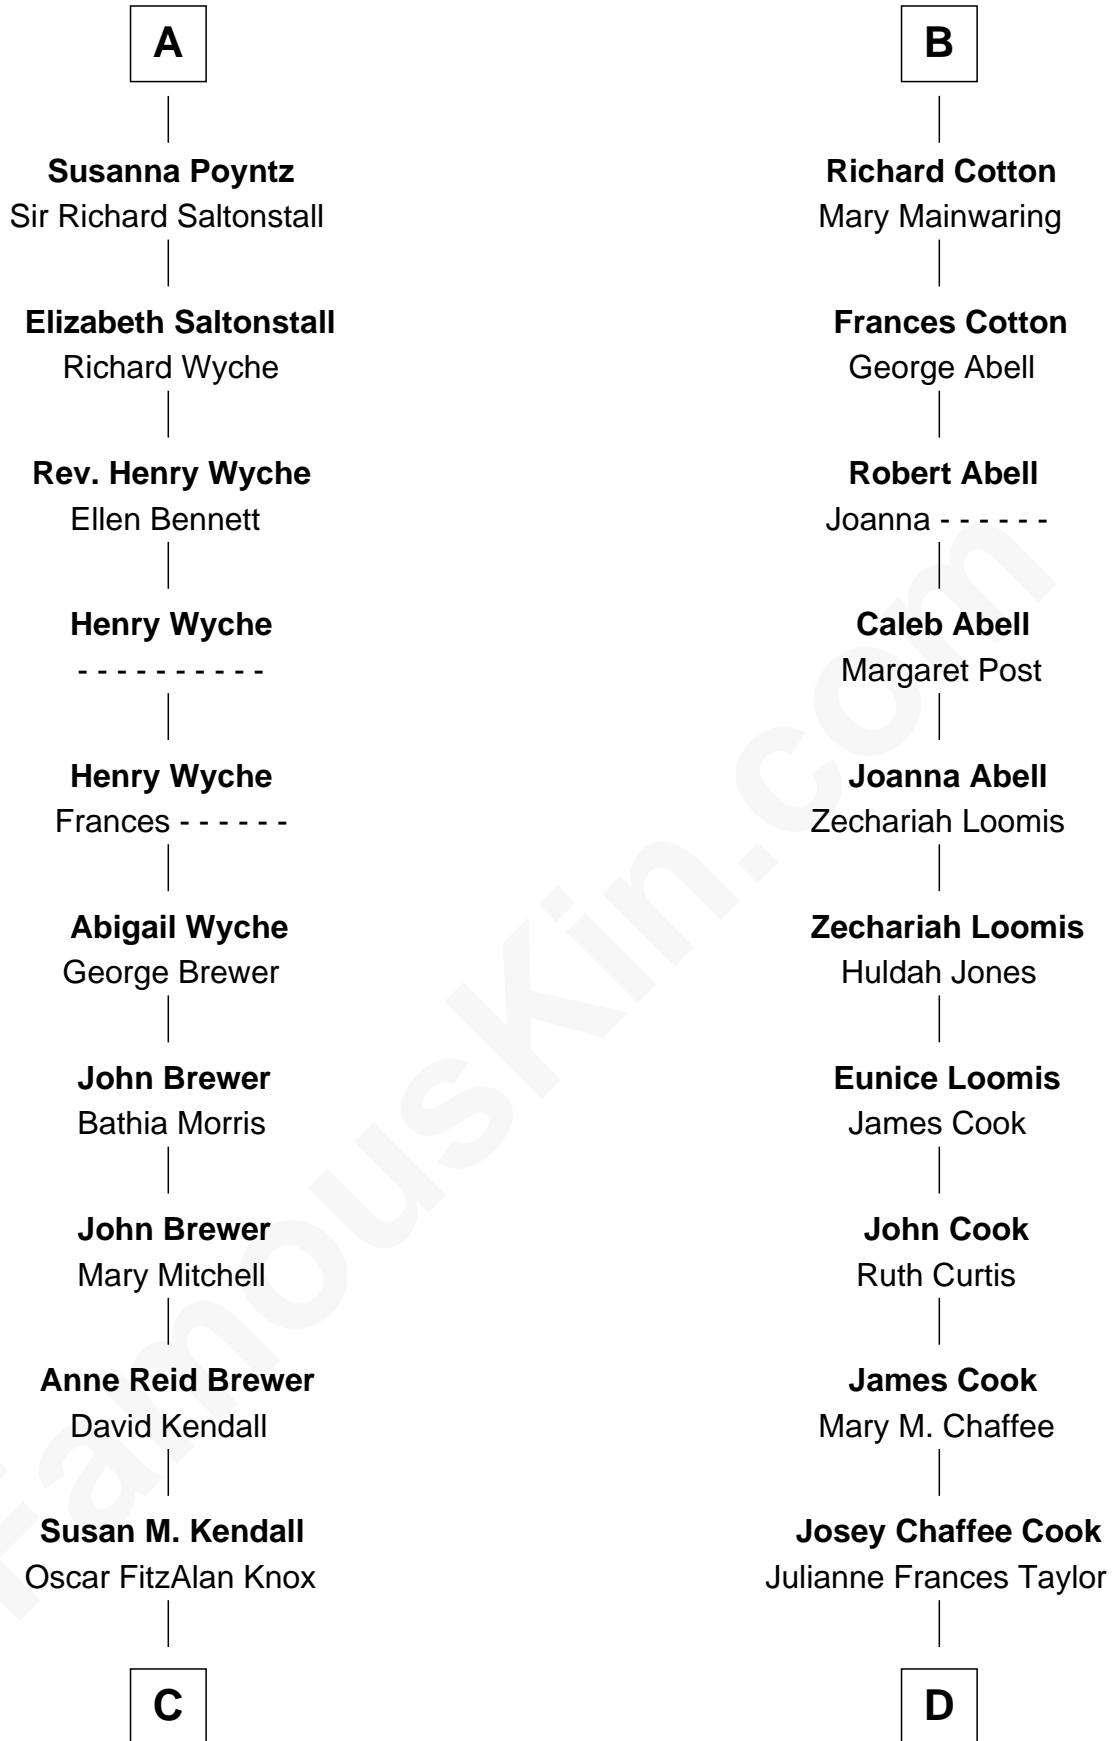

FamousKin.com Relationship Chart of

Truman Capote

Author of In Cold Blood

20th cousin of

Amber Stevens West

TV and Movie Actress

Eudo la Zouche
Milicent de Cantilupe

Elizabeth la Zouche
Sir Nicholas Poyntz

Nicholas Poyntz

Pontius Poyntz
Eleanor Baldwin

Sir John Poyntz

John Poyntz
Maud Perth

William Poyntz
Elizabeth Shaw

Thomas Poyntz
Ann Calva

A

Eve la Zouche
Sir Maurice de Berkeley

Thomas de Berkeley
Katherine de Clyvedon

Sir John Berkeley
Elizabeth Betteshorne

Elizabeth Berkeley
Sir John Sutton

Jane Sutton
Thomas Mainwaring

Cecily Mainwaring
John Cotton

Sir George Cotton
Mary Onley

B