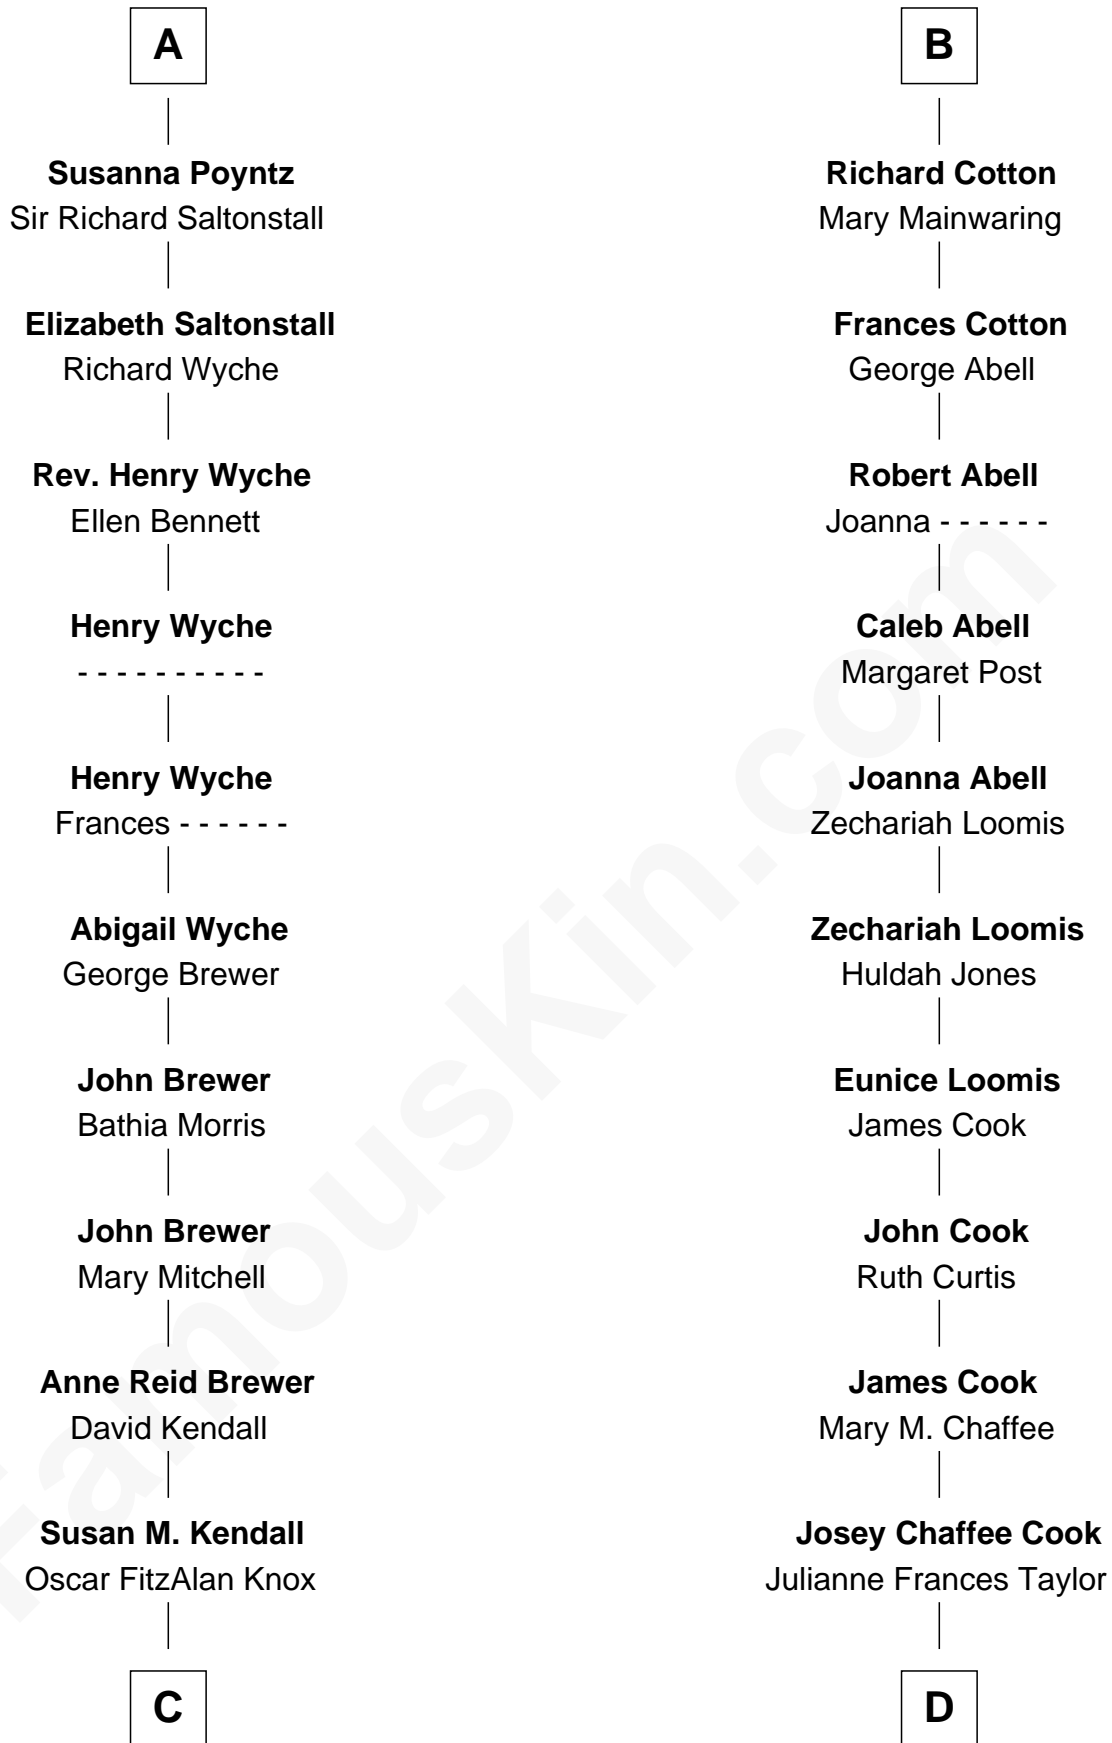

FamousKin.com Relationship Chart of

Truman Capote

Author of In Cold Blood

19th cousin 1 time removed of

Shadoe Stevens

Radio Disc Jockey

Eudo la Zouche
Milicent de Cantilupe

Elizabeth la Zouche
Sir Nicholas Poyntz

Nicholas Poyntz

Pontius Poyntz
Eleanor Baldwin

Sir John Poyntz

John Poyntz
Maud Perth

William Poyntz
Elizabeth Shaw

Thomas Poyntz
Ann Calva

A

Eve la Zouche
Sir Maurice de Berkeley

Thomas de Berkeley
Katherine de Clyvedon

Sir John Berkeley
Elizabeth Betteshorne

Elizabeth Berkeley
Sir John Sutton

Jane Sutton
Thomas Mainwaring

Cecily Mainwaring
John Cotton

Sir George Cotton
Mary Onley

B